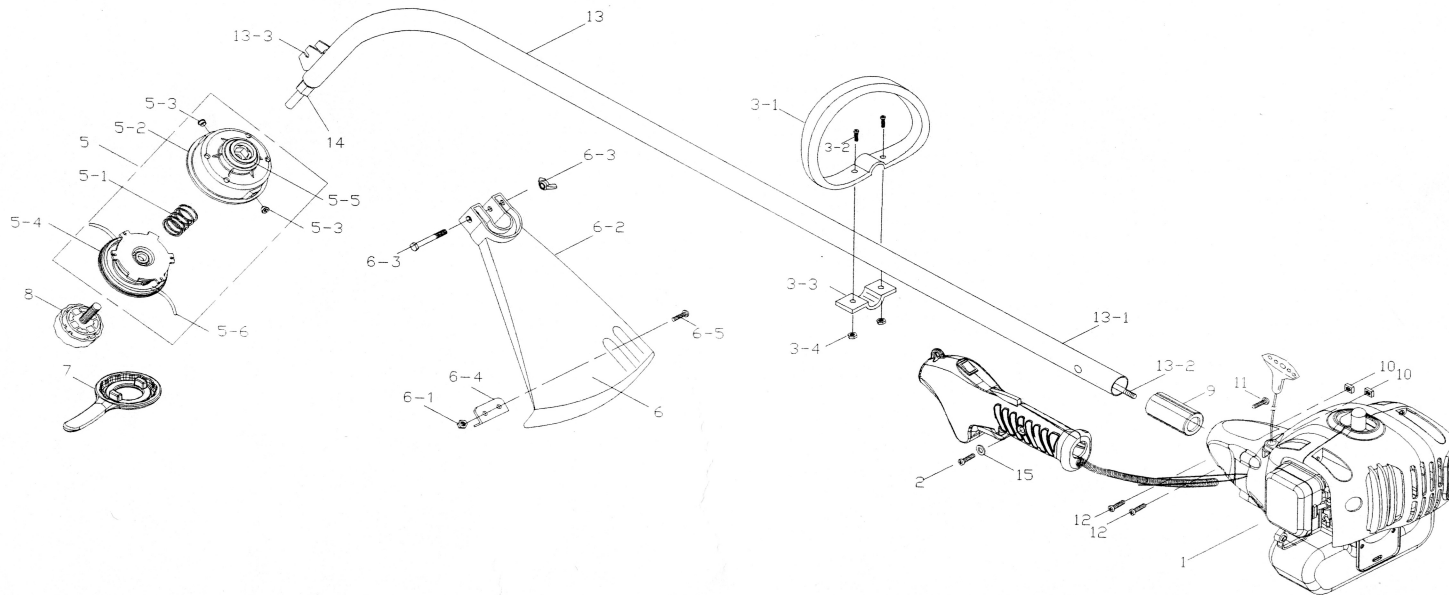

Sturm!

Germany

BT 8925 L

SPARE PARTS LIST

No.	STK CODE	Parts No.	Description	Q
1		9228-335101	ENG ASS'Y	1
2		6SDAB-05-08	SCREW	2
3		9228-330351	D-HANDLE ASS'Y	1
3-1		9068-330305	HANDLE	1
3-2		9SKKBY10/24-1	SCREW	2
3-3		9068-330311	HANDLE BAR	1
3-4		9NAC-10/24	NUT	2
5		9228-A10105	KIT,STRING HEAD	1
5-1		6024-230701	SPRING	1
5-2		6064-230701	STRING BOX	1
5-3		6140-230701	PEG EYE	2
5-4		6228-230704	KIT, CUTTING	1
5-5		9072-A10101	INNER SPOOL	1
5-6		9194-331101	STRING	1
6		9228-A10103	COVER ASS'Y	1
6-1		6NGB-10/24	NUT	2
6-2		9017-A10101	COVER	1
6-3		9125-3310T1	KIT, SCREW	
6-4		9250-330301	KIT, KNIFE	1
6-5		9SKKBY10/24-0.6	SCREW	2
7		9042-330101	WRENCH	1
8		9228-331011	KNOB ASS'Y	1
9		9059-332601	PRECAUTION COVER	1
10		6NDB-05	NUT	2
11		6SDABB05-14	SCREW	1
12		6SDAB-05-20	SCREW	2
13		9228-332621	BAG BEHIND	1
13-1		9228-332620	HOUSING ASS'Y, OUTER	1
13-2		9111-332607	FLEXIBLE SHAFT	1
13-3		6005-230301	KEEPER	1
14		9228-A10104	CONNECTING HEAD ASS'Y	1
15		6WFS-05	WASHER	1

Stocking Codes are:

A - Dealer stocked

B - Distributor stocked

C - Factory stocked

REVISION	DATE
	11.01.02