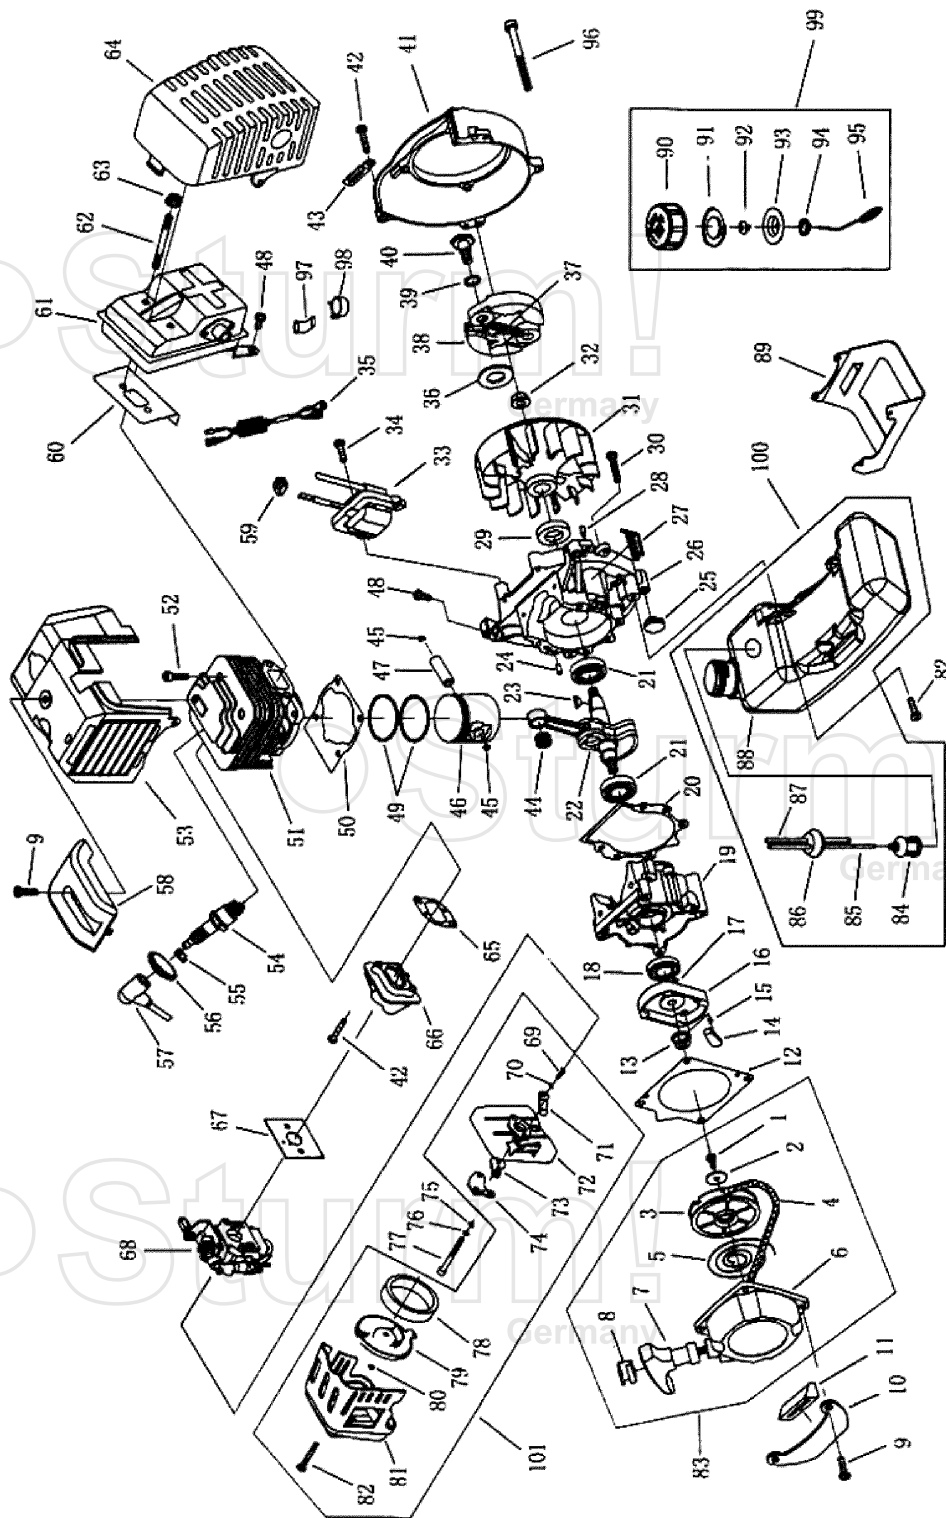

ENGINE FOR BT8942D

NO.	DESCRIPTION	NO.	DESCRIPTION	NO.	DESCRIPTION
1	SCREW	35	CORD COMP.	69	SCREW
2	WASHER	36	WASHER B	70	WASHER
3	START ROPE REEL	37	SPRING	71	CHOKE HANDLE
4	ROPE	38	EXPANDER	72	INSIDE COVER
5	RECOIL SPRING	39	WASHER	73	CHOKE
6	START COVER ASS'Y	40	SCREW PIN	74	BUFLER
7	START HANDLE	41	FAN COVER	75	WASHER
8	RING	42	BOLT	76	WASHER
9	SCREW	43	CLIP	77	SCREW
10	STAND	44	BEARING	78	FILTER NET
11	RUBBER COVER	45	RING	79	INSIDE COVER
12	GASKET	46	PISTON	80	O-WASHER
13	NUT	47	PISTON PIN	81	OUTSIDE COVER
14	START CLAW	48	BOLT	82	SCREW
15	START SPRING	49	PISTON RING	83	STARTER
16	START REEL	50	GASKET	84	CLEANER COVER
17	STOP RING	51	CYLINDER	85	FUEL PIPE
18	SEAL	52	SCREW	86	PLUG
19	CRANK CASE	53	GUIDE COVER ASS'Y	87	FUEL PIPE
20	GASKET	54	SPARK PLUG	88	FUEL TANK
21	BEARING 6202/P5	55	SPRING	89	STAND
22	CRANK SHAFT	56	PLUG CAP	90	FUEL TANK LID
23	KEY	57	CAP	91	GASKET
24	PIN	58	COVER	92	INLET
25	RUBBER WASHER	59	PLUG	93	INSIDE COVER
26	CRANK CASE	60	GASKET	94	INSIDE COVER
27	GUIDE COVER	61	MUFFLER	95	CHAIN
28	PIN	62	BOLT	96	SCREW
29	SEAL	63	NUT	97	OUTLET
30	SCREW	64	MUFFLER COVER	98	STOP RING
31	FLY WHEEL	65	GASKET	99	FUEL TANK LID COMP.
32	NUT	66	ADMITTING PIPE	100	FUEL TANK COMP.
33	COIL	67	GASKET	101	AIR FILTER
34	BOLT	68	CARBURETOR		

RU61231-2

Sturm!
Germany