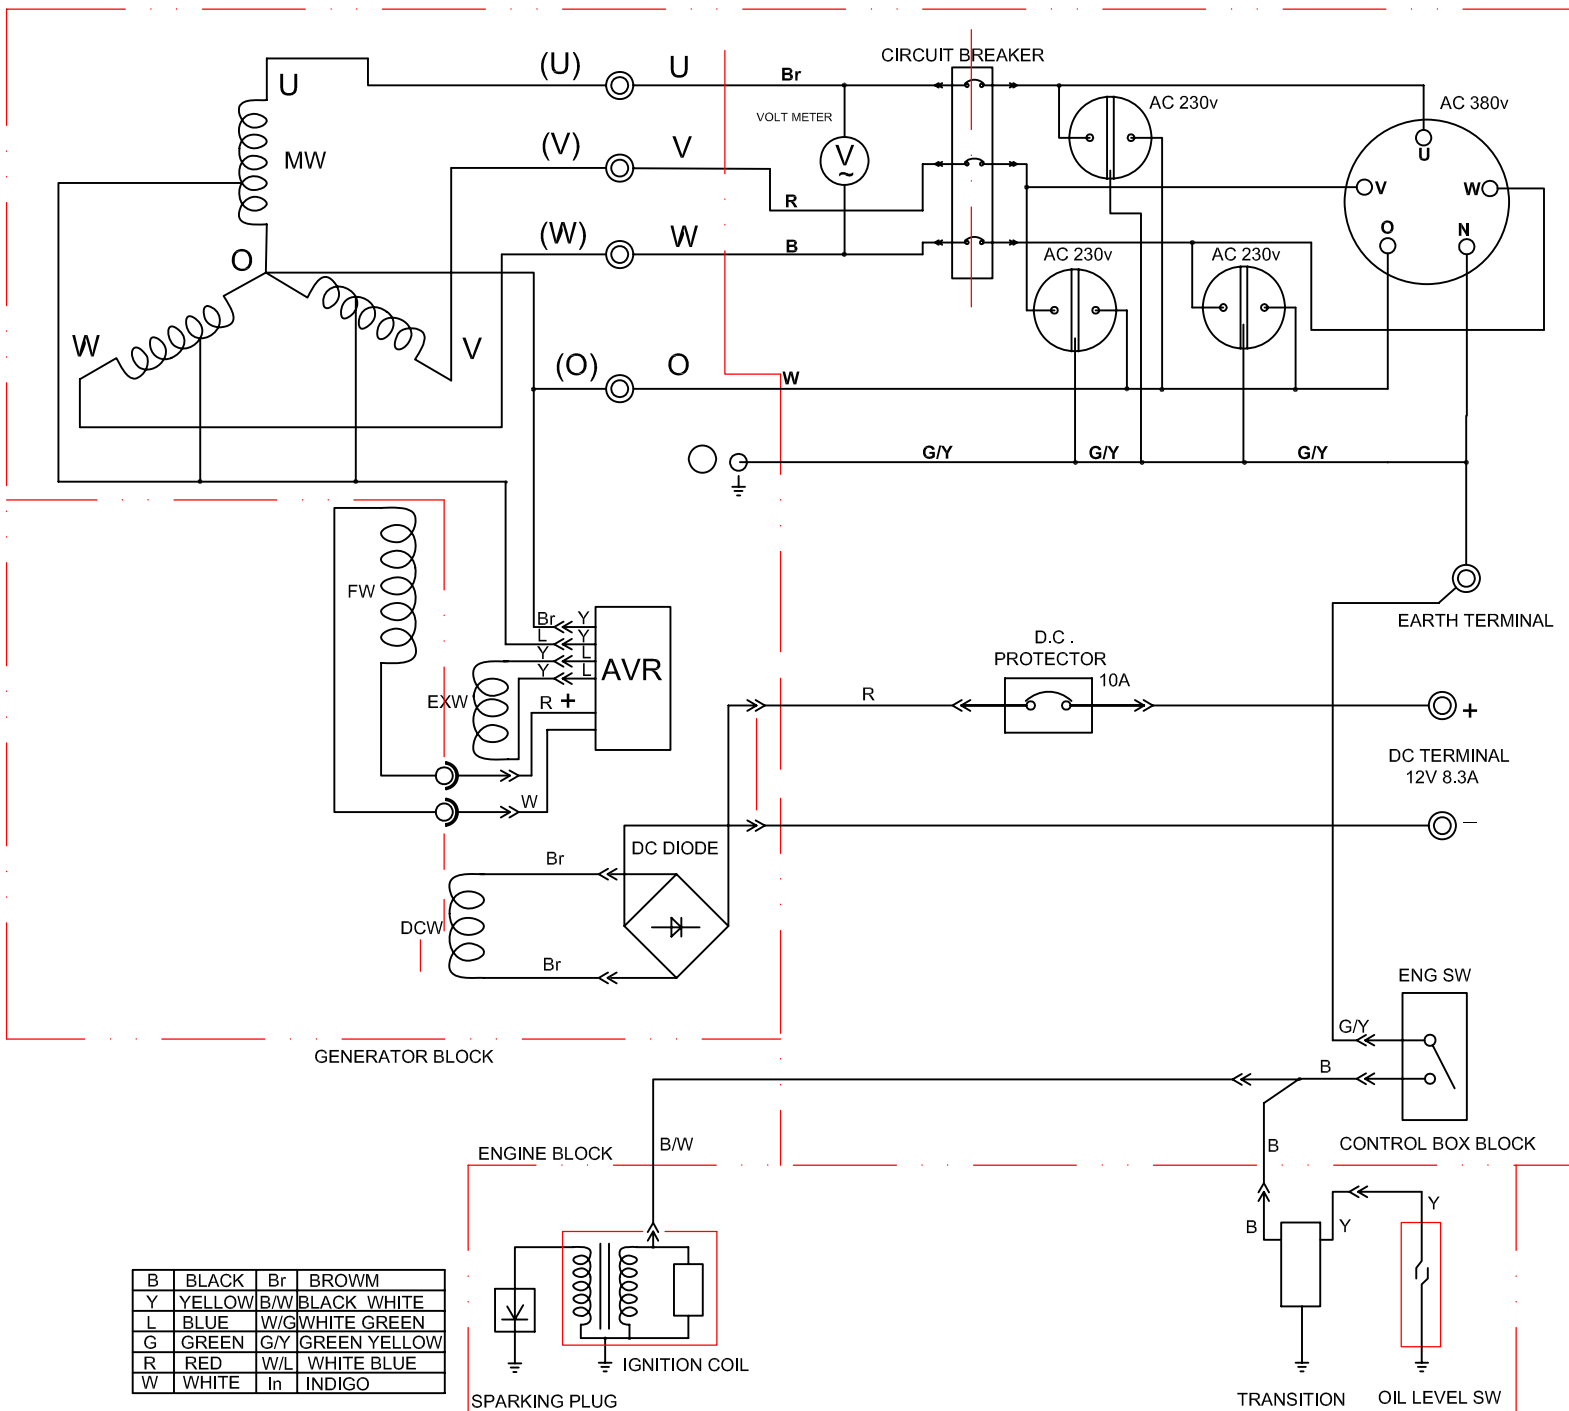

PG87283

GENERATOR BLOCK

ENGINE BLOCK

CONTROL BOX BLOCK

B	BLACK	Br	BROWM
Y	YELLOW	B/W	BLACK WHITE
L	BLUE	W/G	WHITE GREEN
G	GREEN	G/Y	GREEN YELLOW
R	RED	W/L	WHITE BLUE
W	WHITE	In	INDIGO

SPARKING PLUG

IGNITION COIL

TRANSITION

OIL LEVEL SW