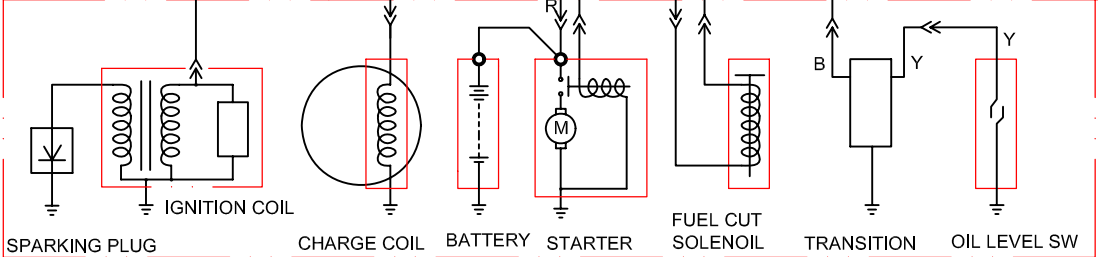

PG8763E

GENERATOR BLOCK

COMBINATION SWITCH

	IG	E	BAT	ST	FS	G
OFF	○	○			○	○
ON						
ST			○	○		

B	BLACK	Br	BROWN
Y	YELLOW	B/W	BLACK WHITE
L	BLUE	W/G	WHITE GREEN
G	GREEN	G/Y	GREEN YELLOW
R	RED	W/L	WHITE BLUE
W	WHITE	In	INDIGO

ENGINE BLOCK

CONTROL BOX BLOCK

SPARKING PLUG

CHARGE COIL

BATTERY

STARTER

FUEL CUT SOLENOID

TRANSITION

OIL LEVEL SW