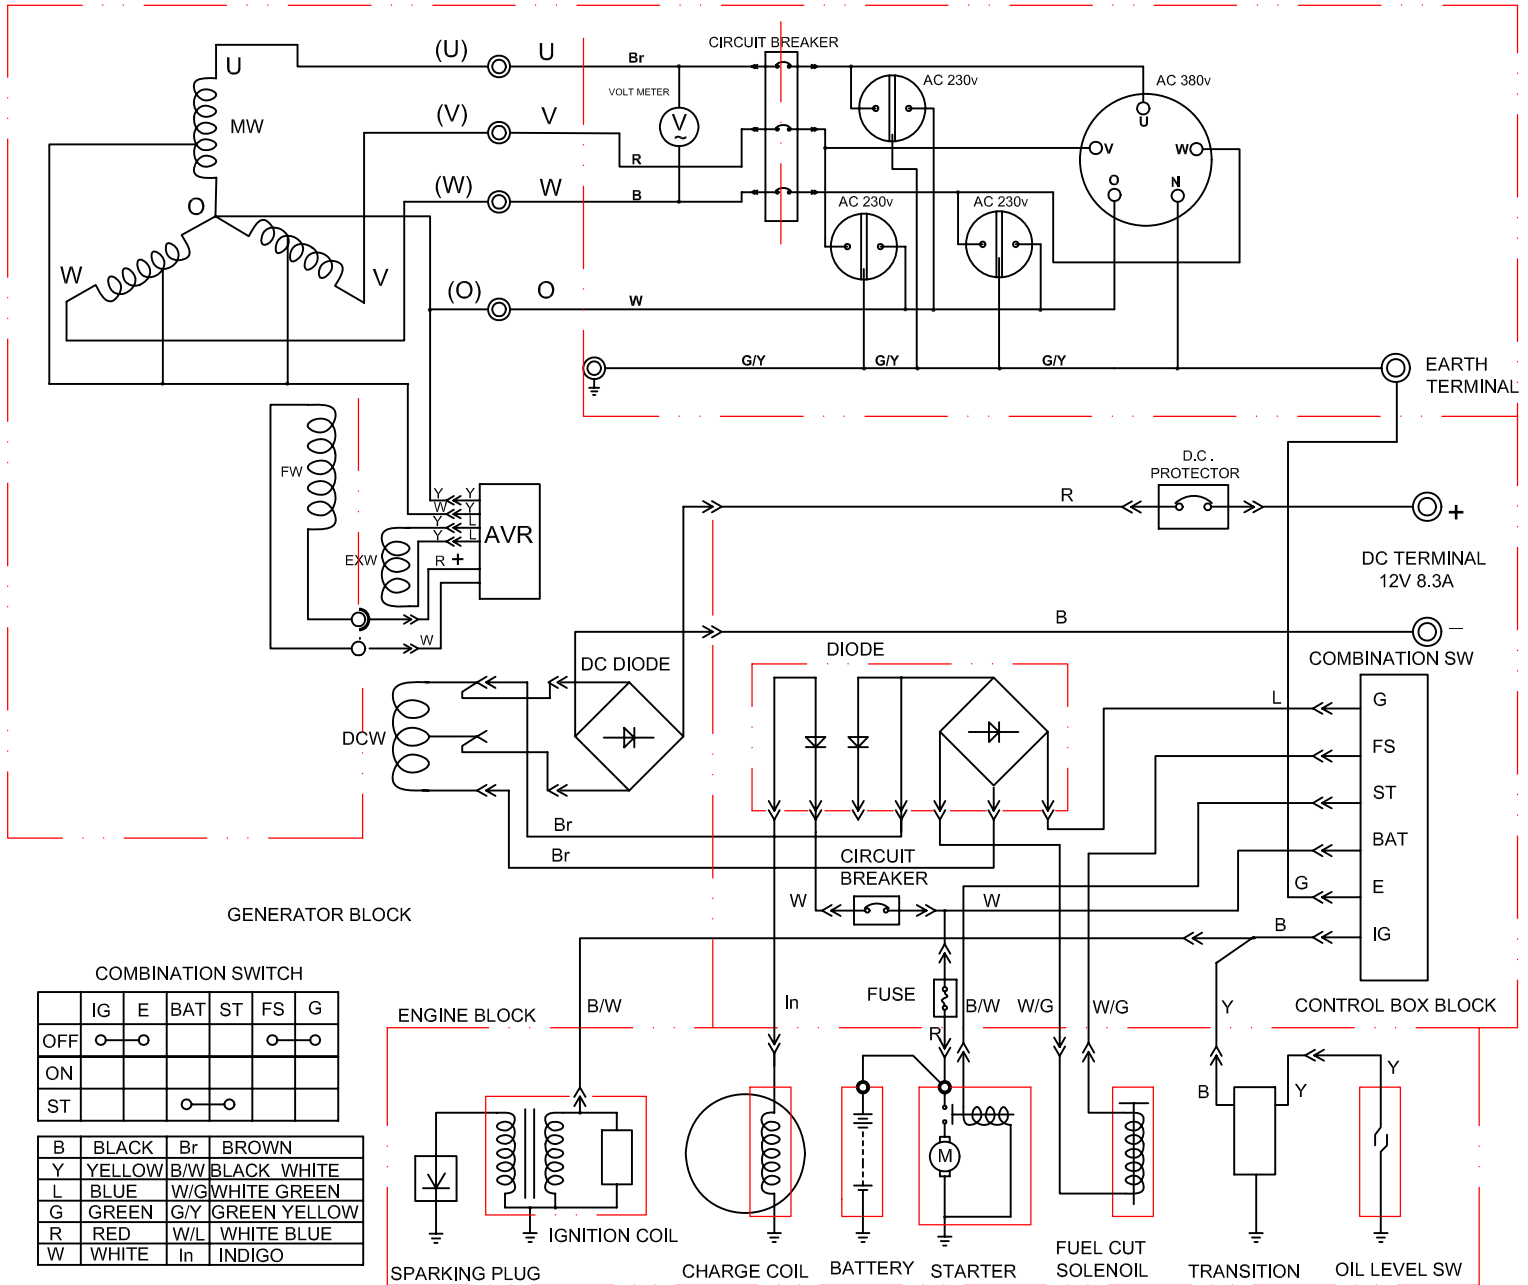

PG8763E

GENERATOR BLOCK

COMBINATION SWITCH

	IG	E	BAT	ST	FS	G
OFF	○	○			○	○
ON						
ST			○	○		

B	BLACK	Br	BROWN
Y	YELLOW	B/W	BLACK WHITE
L	BLUE	W/G	WHITE GREEN
G	GREEN	G/Y	GREEN YELLOW
R	RED	W/L	WHITE BLUE
W	WHITE	In	INDIGO

ENGINE BLOCK

CONTROL BOX BLOCK

SPARKING PLUG

CHARGE COIL

BATTERY

STARTER

FUEL CUT SOLENOID

TRANSITION

OIL LEVEL SW