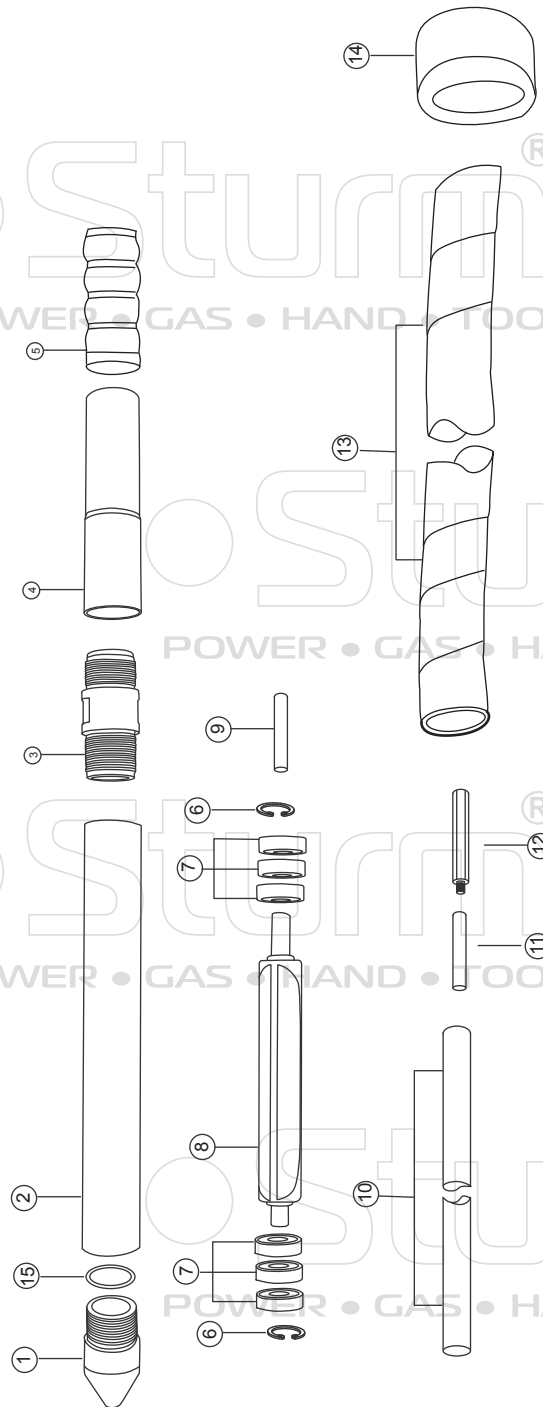

## CV7120

NO.	DESCRIPTION	NO.	DESCRIPTION
1	SHAFT JOINT	15	CARBON BRUSH
2	ALUMINUM TUBE	16	CARBON BRUSH CAP
3	BEARING 6003Z	17	COVER
4	BUSH	18	SWITCH
5	BEARING 6003Z	19	INSULATION TUBE
6	ROTOR	20	CABLE CLAMP
7	BEARING 6001Z	21	CABLE SLEEVE
8	BEARING COVER	22	CABLE
9	CONNECTION	23	BOLT
10	STATOR	24	BOLT
11	STATOR PIN	25	NUT
12	RIGHT HOUSING	26	CIRCUIT BREAKER
13	LEFT HOUSING	990	VIBRATION SPEAR
14	CARBON BRUSH HOLDER		

## Vibrator for CV7120

NO.	DESCRIPTION
1	HEAD CAP
2	CASE
3	HOSE JOINT CASE
4	HOSE JOINT COUPLING
5	OUTER LINER
6	CIRCLIP
7	BEARING
8	ROTARY SHAFT
9	SHAFT JOINT
10	FLEXILE SHAFT
11	SHAFT JOINT
12	HEX SHAFT JOINT
13	FLEXILE HOSE
14	LOCKING NUT
15	O-RING