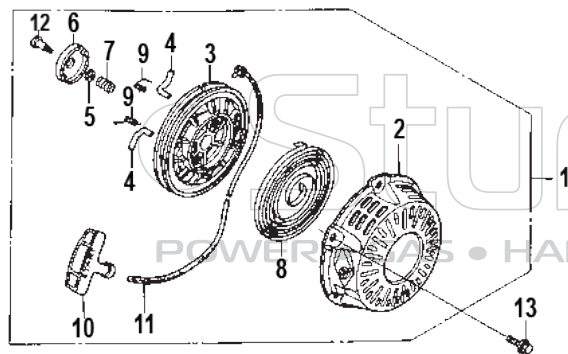

PART CATALOGUE FOR ENGINE

GX160H1 FOR PC8806 , PC8808

VERSION No. : ST20110818

CYLINDER HEAD

CRANK CASE

CRANK CASE COVER

CRANKSHAFT

PISTON

GAS DISTRI BUTTON ADJUSTMENT

STARTER SUBASSEMBLY

DEVERSION ASSY.

CARBURETOR

FLYWHEEL, COIL ASSY.

CONTROL SYSTEM

CYLINDER HEAD

NO.	PARTS NO.	DESCRIPTION	QTY.
1	12204-Z1T-300	GUIDE, IN VALVE	1
2	12205-Z1T-300	GUIDE, EXH VALVE	1
3	12210-Z1T-010	HEAD, ONLY CYLIN	1
5	12216-ZE5-300	CLIP, VALVE GUIDE	1
6	12251-Z1T-003	GASKET, CYLINDER HEAD	1
7	12310-ZE1-020	COVER COMP, HEAD	1
8	12391-ZE1-000	PKG, HEAD COVER	1
11	90013-883-000	BOLT, FLANGE	4
13	90047-ZE1-000	BOLT, STUD	2
14	94301-10160	DOWEL PIN	2
15	95701-08060-00	BOLT, FLANGE	4
16	98079-56846	SPARK PLUG(NGK, BPR6ES)	1

CRANK CASE

NO.	PARTS NO.	DESCRIPTION	QTY.
1	12000-Z1T-000	BARREL ASSY, CYLN	1
3	16510-Z1T-000	GOVERNOR ASSY	1
7	16531-z1t-000	SLIDER, GOVERNOR	1
8	16541-z1t-000	SHAFT, GOVERNOR ARM	1
9	90131-ze1-000	BOLT, PLUG, DRAIN 10MM	2
10	90451-ze1-000	WASHER THRUST 6MM	1
11	90601-ze1-000	WASHER, PLUG DRAIN 10.2MM	2
12	90602-ze1-000	CLIP, GOV HOLDER	1
13	91001-z1t-003	BEARING, BALL RADIAL 6205TMB	1
14	91202-z1t-003	OIL SEAL 25*41*6	1
17	94101-06800	WASHER, PLAIN, 6MM	2
18	94251-08000	PIN, LOCK, 8MM	1
20	06165-ze1-000	GOVERNOR KIT	1

CRANKSHAFT

NO.	PARTS NO.	DESCRIPTION	QTY.
3	13310-Z1T-800	CRANK SHAFT COMP	1
8	90745-ZE1-600	KEY, 4.78X4.78X38	1

Sturm![®]
POWER • GAS • HAND • TOOLS

PISTON

NO.	PARTS NO.	DESCRIPTION	QTY. [®]
1	13010-Z4P-003	RING SET, PISTON	1
2	13101-Z1T-010	PISTON	1
3	13111-Z1T-000	PIN, PISTON	1
4	13200-ZOT-800	CONN ROD ASSY	1
5	90001-ZE1-000	BOLT, CONN.ROD	2
6	90551-ZE1-000	CLIP PISTON PIN 18MM	2