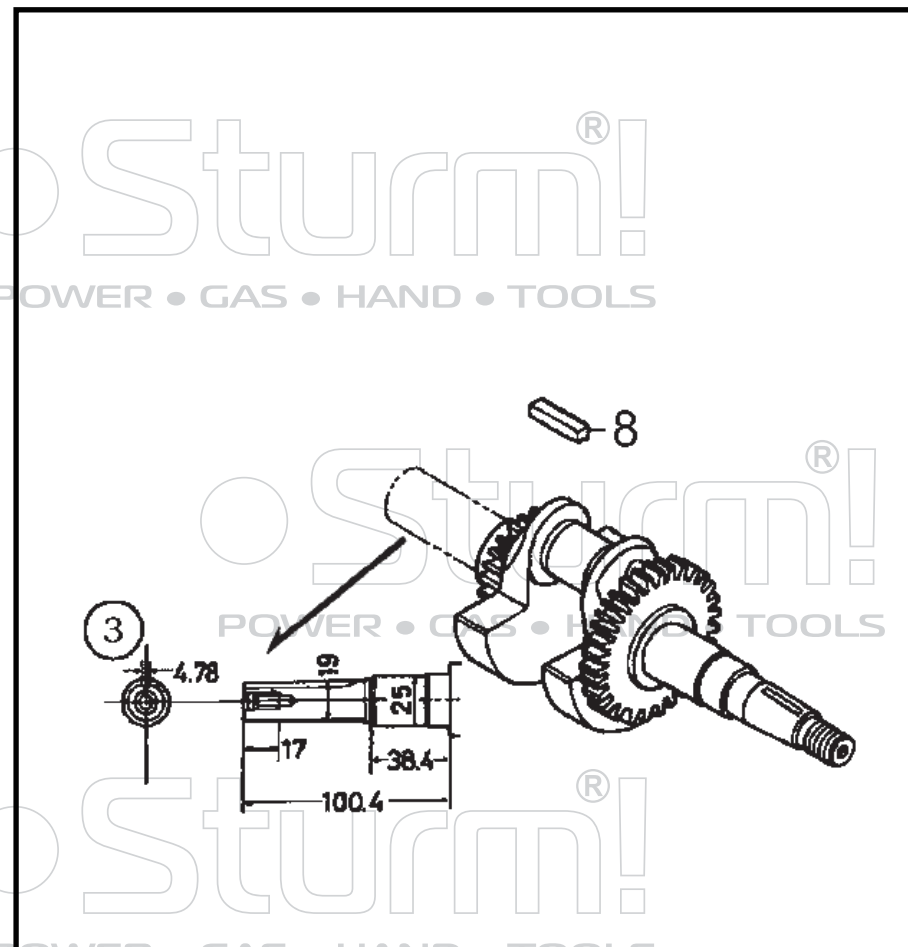

GAS DISTRI BUTTON ADJUSTMENT

STARTER SUBASSEMBLY

DEVERSION ASSY.

CARBURETOR

FLYWHEEL, COIL ASSY.

CONTROL SYSTEM

CYLINDER HEAD

NO.	PARTS NO.	DESCRIPTION	QTY.
1	12204-Z1T-300	GUIDE, IN VALVE	1
2	12205-Z1T-300	GUIDE, EXH VALVE	1
3	12210-Z1T-010	HEAD, ONLY CYLIN	1
5	12216-ZE5-300	CLIP, VALVE GUIDE	1
6	12251-Z1T-003	GASKET, CYLINDER HEAD	1
7	12310-ZE1-020	COVER COMP, HEAD	1
8	12391-ZE1-000	PKG, HEAD COVER	1
11	90013-883-000	BOLT, FLANGE	4
13	90047-ZE1-000	BOLT, STUD	2
14	94301-10160	DOWEL PIN	2
15	95701-08060-00	BOLT, FLANGE	4
16	98079-56846	SPARK PLUG(NGK, BPR6ES)	1

CRANK CASE

NO.	PARTS NO.	DESCRIPTION	QTY.
1	12000-Z1T-000	BARREL ASSY, CYLN	1
3	16510-Z1T-000	GOVERNOR ASSY	1
7	16531-z1t-000	SLIDER, GOVERNOR	1
8	16541-z1t-000	SHAFT, GOVERNOR ARM	1
9	90131-ze1-000	BOLT, PLUG, DRAIN 10MM	2
10	90451-ze1-000	WASHER THRUST 6MM	1
11	90601-ze1-000	WASHER, PLUG DRAIN 10.2MM	2
12	90602-ze1-000	CLIP, GOV HOLDER	1
13	91001-z1t-003	BEARING, BALL RADIAL 6205TMB	1
14	91202-z1t-003	OIL SEAL 25*41*6	1
17	94101-06800	WASHER, PLAIN, 6MM	2
18	94251-08000	PIN, LOCK, 8MM	1
20	06165-ze1-000	GOVERNOR KIT	1

CRANKSHAFT

NO.	PARTS NO.	DESCRIPTION	QTY.
3	13310-Z1T-800	CRANK SHAFT COMP	1
8	90745-ZE1-600	KEY, 4.78X4.78X38	1

Sturm![®]
POWER • GAS • HAND • TOOLS

PISTON

NO.	PARTS NO.	DESCRIPTION	QTY. [®]
1	13010-Z4P-003	RING SET, PISTON	1
2	13101-Z1T-010	PISTON	1
3	13111-Z1T-000	PIN, PISTON	1
4	13200-ZOT-800	CONN ROD ASSY	1
5	90001-ZE1-000	BOLT, CONN.ROD	2
6	90551-ZE1-000	CLIP PISTON PIN 18MM	2