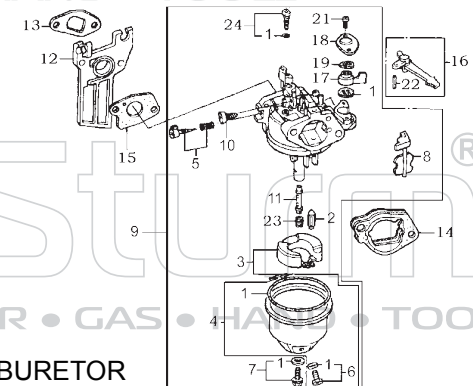

GAS DISTRI BUTTON ADJUSTMENT

STARTER SUBASSEMBLY

DEVERSION ASSY.

CARBURETOR

FLYWHEEL, COIL ASSY.

CONTROL SYSTEM

CYLINDER HEAD

NO.	PARTS NO.	DESCRIPTION	QTY.
1	12204-Z1T-300	GUIDE, IN VALVE	1
2	12205-Z1T-300	GUIDE, EXH VALVE	1
3	12210-Z1T-010	HEAD, ONLY CYLIN	1
5	12216-ZE5-300	CLIP, VALVE GUIDE	1
6	12251-Z1T-003	GASKET, CYLINDER HEAD	1
7	12310-ZE1-020	COVER COMP, HEAD	1
8	12391-ZE1-000	PKG, HEAD COVER	1
11	90013-883-000	BOLT, FLANGE	4
13	90047-ZE1-000	BOLT, STUD	2
14	94301-10160	DOWEL PIN	2
15	95701-08060-00	BOLT, FLANGE	4
16	98079-56846	SPARK PLUG(NGK, BPR6ES)	1

CRANK CASE

NO.	PARTS NO.	DESCRIPTION	QTY.
1	12000-Z1T-000	BARREL ASSY, CYLN	1
3	16510-Z1T-000	GOVERNOR ASSY	1
7	16531-z1t-000	SLIDER, GOVERNOR	1
8	16541-z1t-000	SHAFT, GOVERNOR ARM	1
9	90131-ze1-000	BOLT, PLUG, DRAIN 10MM	2
10	90451-ze1-000	WASHER THRUST 6MM	1
11	90601-ze1-000	WASHER, PLUG DRAIN 10.2MM	2
12	90602-ze1-000	CLIP, GOV HOLDER	1
13	91001-z1t-003	BEARING, BALL RADIAL 6205TMB	1
14	91202-z1t-003	OIL SEAL 25*41*6	1
17	94101-06800	WASHER, PLAIN, 6MM	2
18	94251-08000	PIN, LOCK, 8MM	1
20	06165-ze1-000	GOVERNOR KIT	1

CRANKSHAFT

NO.	PARTS NO.	DESCRIPTION	QTY.
3	13310-Z1T-800	CRANK SHAFT COMP	1
8	90745-ZE1-600	KEY, 4.78X4.78X38	1

Sturm![®]
POWER • GAS • HAND • TOOLS

PISTON

NO.	PARTS NO.	DESCRIPTION	QTY. [®]
1	13010-Z4P-003	RING SET, PISTON	1
2	13101-Z1T-010	PISTON	1
3	13111-Z1T-000	PIN, PISTON	1
4	13200-ZOT-800	CONN ROD ASSY	1
5	90001-ZE1-000	BOLT, CONN.ROD	2
6	90551-ZE1-000	CLIP PISTON PIN 18MM	2