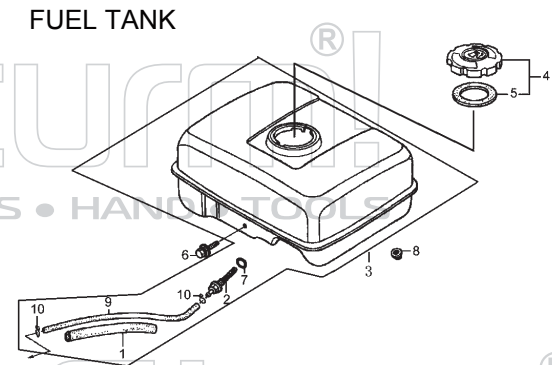

PART CATALOGUE FOR ENGINE

GX160H1 FOR PC8806 , PC8808

VERSION No. : ST20110818

CYLINDER HEAD

CRANK CASE

CRANK CASE COVER

CRANKSHAFT

PISTON

GAS DISTRI BUTTON ADJUSTMENT

STARTER SUBASSEMBLY

DEVERSION ASSY.

CARBURETOR

FLYWHEEL, COIL ASSY.

CONTROL SYSTEM

CYLINDER HEAD

NO.	PARTS NO.	DESCRIPTION	QTY.
1	12204-Z1T-300	GUIDE, IN VALVE	1
2	12205-Z1T-300	GUIDE, EXH VALVE	1
3	12210-Z1T-010	HEAD, ONLY CYLIN	1
5	12216-ZE5-300	CLIP, VALVE GUIDE	1
6	12251-Z1T-003	GASKET, CYLINDER HEAD	1
7	12310-ZE1-020	COVER COMP, HEAD	1
8	12391-ZE1-000	PKG, HEAD COVER	1
11	90013-883-000	BOLT, FLANGE	4
13	90047-ZE1-000	BOLT, STUD	2
14	94301-10160	DOWEL PIN	2
15	95701-08060-00	BOLT, FLANGE	4
16	98079-56846	SPARK PLUG(NGK, BPR6ES)	1

CRANK CASE

NO.	PARTS NO.	DESCRIPTION	QTY.
1	12000-Z1T-000	BARREL ASSY, CYLN	1
3	16510-Z1T-000	GOVERNOR ASSY	1
7	16531-z1t-000	SLIDER, GOVERNOR	1
8	16541-z1t-000	SHAFT, GOVERNOR ARM	1
9	90131-ze1-000	BOLT, PLUG, DRAIN 10MM	2
10	90451-ze1-000	WASHER THRUST 6MM	1
11	90601-ze1-000	WASHER, PLUG DRAIN 10.2MM	2
12	90602-ze1-000	CLIP, GOV HOLDER	1
13	91001-z1t-003	BEARING, BALL RADIAL 6205TMB	1
14	91202-z1t-003	OIL SEAL 25*41*6	1
17	94101-06800	WASHER, PLAIN, 6MM	2
18	94251-08000	PIN, LOCK, 8MM	1
20	06165-ze1-000	GOVERNOR KIT	1

CRANKSHAFT

NO.	PARTS NO.	DESCRIPTION	QTY.
3	13310-Z1T-800	CRANK SHAFT COMP	1
8	90745-ZE1-600	KEY, 4.78X4.78X38	1

Sturm![®]
POWER • GAS • HAND • TOOLS

PISTON

NO.	PARTS NO.	DESCRIPTION	QTY. [®]
1	13010-Z4P-003	RING SET, PISTON	1
2	13101-Z1T-010	PISTON	1
3	13111-Z1T-000	PIN, PISTON	1
4	13200-ZOT-800	CONN ROD ASSY	1
5	90001-ZE1-000	BOLT, CONN.ROD	2
6	90551-ZE1-000	CLIP PISTON PIN 18MM	2