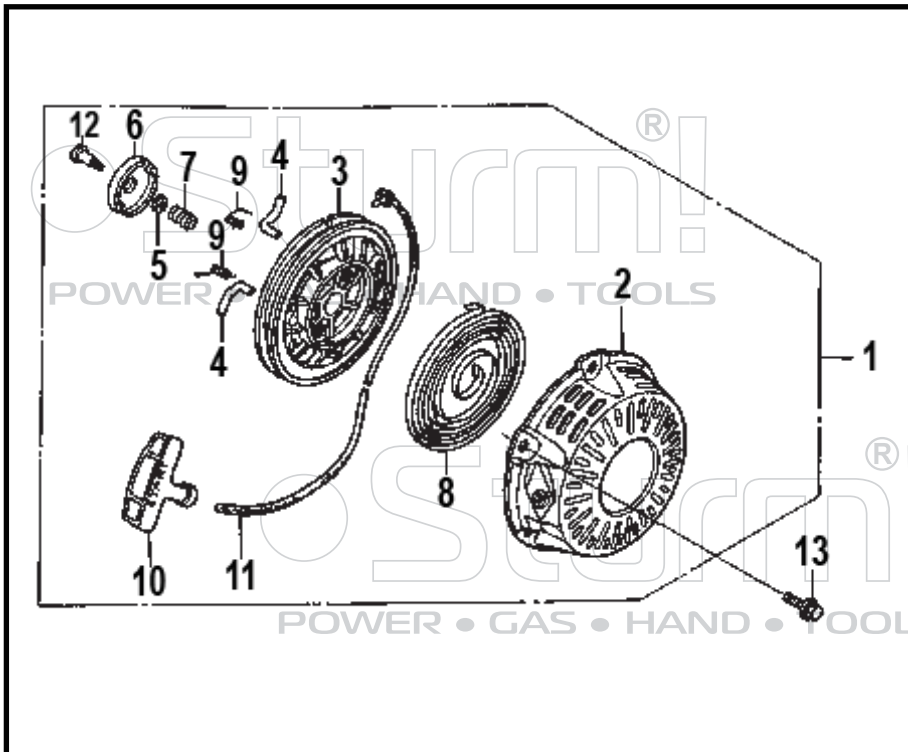

CRANK CASE

NO.	PARTS NO.	DESCRIPTION	QTY.
1	12000-Z1T-000	BARREL ASSY, CYLN	1
3	16510-Z1T-000	GOVERNOR ASSY	1
7	16531-z1t-000	SLIDER, GOVERNOR	1
8	16541-z1t-000	SHAFT, GOVERNOR ARM	1
9	90131-ze1-000	BOLT, PLUG, DRAIN 10MM	2
10	90451-ze1-000	WASHER THRUST 6MM	1
11	90601-ze1-000	WASHER, PLUG DRAIN 10.2MM	2
12	90602-ze1-000	CLIP, GOV HOLDER	1
13	91001-z1t-003	BEARING, BALL RADIAL 6205TMB	1
14	91202-z1t-003	OIL SEAL 25*41*6	1
17	94101-06800	WASHER, PLAIN, 6MM	2
18	94251-08000	PIN, LOCK, 8MM	1
20	06165-ze1-000	GOVERNOR KIT	1

CRANKSHAFT

NO.	PARTS NO.	DESCRIPTION	QTY.
3	13310-Z1T-800	CRANK SHAFT COMP	1
8	90745-ZE1-600	KEY, 4.78X4.78X38	1

Sturm![®]
POWER • GAS • HAND • TOOLS

PISTON

NO.	PARTS NO.	DESCRIPTION	QTY. [®]
1	13010-Z4P-003	RING SET, PISTON	1
2	13101-Z1T-010	PISTON	1
3	13111-Z1T-000	PIN, PISTON	1
4	13200-ZOT-800	CONN ROD ASSY	1
5	90001-ZE1-000	BOLT, CONN.ROD	2
6	90551-ZE1-000	CLIP PISTON PIN 18MM	2

GAS DISTRI BUTTON ADJUSTMENT

NO.	PARTS NO.	DESCRIPTION	QTY.
1	12209-ZH8-003	SEAL, VALVE STEM	1
2	14100-z1t-810	CAM SHAFT ASSY	1
3	14410-ze1-010	ROD,PUSH	2
4	14431-ze1-000	ARM,VALVE ROCKER	2
5	14441-ze1-010	LIFTER VALVE	2
6	14451-Z7E-000	PIVOT, ROCKER ARM	2
7	14568-ze1-000	SPG, WEIGHT RETURN	1
8	14711-zf1-000	VALVE, INLET	1
9	14721-ZF1-000	VALVE, EXHAUST	1
10	14751-ZF1-000	SPRING, VALVE	2
11	14771-ZE1-000	RETAINER, IN.VALVE SPRING	1
12	14773-ZE1-000	RETAINER, EXH VALVE SPRING	1
13	14781-ze1-000	ROTATOR, VALVE	1
14	14791-ZE1-010	PLATE, PUSH ROD GUIDE	1
15	90012-ZE0-010	BOLT PIVOT	2
16	90206-ZE1-000	NUT, PIVOT ADJUSTING	2