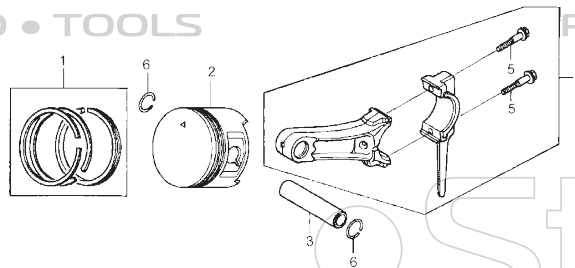

PART CATALOGUE FOR ENGINE

GX160H1 FOR PC8806 , PC8808

VERSION No. : ST20110818

CYLINDER HEAD

CRANK CASE

CRANK CASE COVER

CRANKSHAFT

PISTON

GAS DISTRI BUTTON ADJUSTMENT

STARTER SUBASSEMBLY

DEVERSION ASSY.

CARBURETOR

FLYWHEEL, COIL ASSY.

CONTROL SYSTEM

CYLINDER HEAD

NO.	PARTS NO.	DESCRIPTION	QTY.
1	12204-Z1T-300	GUIDE, IN VALVE	1
2	12205-Z1T-300	GUIDE, EXH VALVE	1
3	12210-Z1T-010	HEAD, ONLY CYLIN	1
5	12216-ZE5-300	CLIP, VALVE GUIDE	1
6	12251-Z1T-003	GASKET, CYLINDER HEAD	1
7	12310-ZE1-020	COVER COMP, HEAD	1
8	12391-ZE1-000	PKG, HEAD COVER	1
11	90013-883-000	BOLT, FLANGE	4
13	90047-ZE1-000	BOLT, STUD	2
14	94301-10160	DOWEL PIN	2
15	95701-08060-00	BOLT, FLANGE	4
16	98079-56846	SPARK PLUG(NGK, BPR6ES)	1

CRANK CASE

NO.	PARTS NO.	DESCRIPTION	QTY.
1	12000-Z1T-000	BARREL ASSY, CYLN	1
3	16510-Z1T-000	GOVERNOR ASSY	1
7	16531-z1t-000	SLIDER, GOVERNOR	1
8	16541-z1t-000	SHAFT, GOVERNOR ARM	1
9	90131-ze1-000	BOLT, PLUG, DRAIN 10MM	2
10	90451-ze1-000	WASHER THRUST 6MM	1
11	90601-ze1-000	WASHER, PLUG DRAIN 10.2MM	2
12	90602-ze1-000	CLIP, GOV HOLDER	1
13	91001-z1t-003	BEARING, BALL RADIAL 6205TMB	1
14	91202-z1t-003	OIL SEAL 25*41*6	1
17	94101-06800	WASHER, PLAIN, 6MM	2
18	94251-08000	PIN, LOCK, 8MM	1
20	06165-ze1-000	GOVERNOR KIT	1

CRANKSHAFT

NO.	PARTS NO.	DESCRIPTION	QTY.
3	13310-Z1T-800	CRANK SHAFT COMP	1
8	90745-ZE1-600	KEY, 4.78X4.78X38	1

Sturm![®]
POWER • GAS • HAND • TOOLS

PISTON

NO.	PARTS NO.	DESCRIPTION	QTY. [®]
1	13010-Z4P-003	RING SET, PISTON	1
2	13101-Z1T-010	PISTON	1
3	13111-Z1T-000	PIN, PISTON	1
4	13200-ZOT-800	CONN ROD ASSY	1
5	90001-ZE1-000	BOLT, CONN.ROD	2
6	90551-ZE1-000	CLIP PISTON PIN 18MM	2