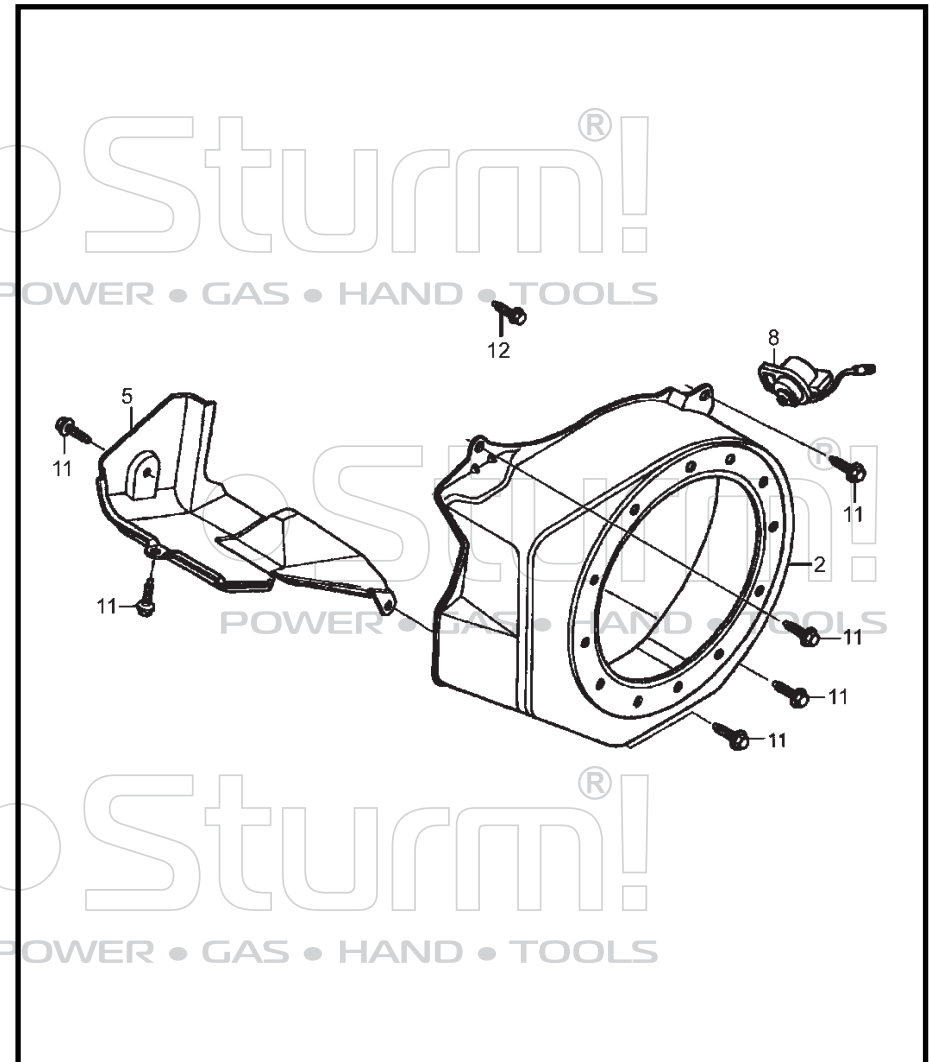

DIVERSION ASSY

NO.	PARTS NO.	DESCRIPTION	QTY.
2	19610-ze1-010R280	COVER COMP., FAN	1
5	19631-z1t-000	SHROUD	1
8	35120-z0d-v81	SW ASSY, ENG STOP	1
11	90013-883-000	BOLT, FLANGE 6X20	7
12	90022-888-010	BOLT, FLANGE 6X20	1