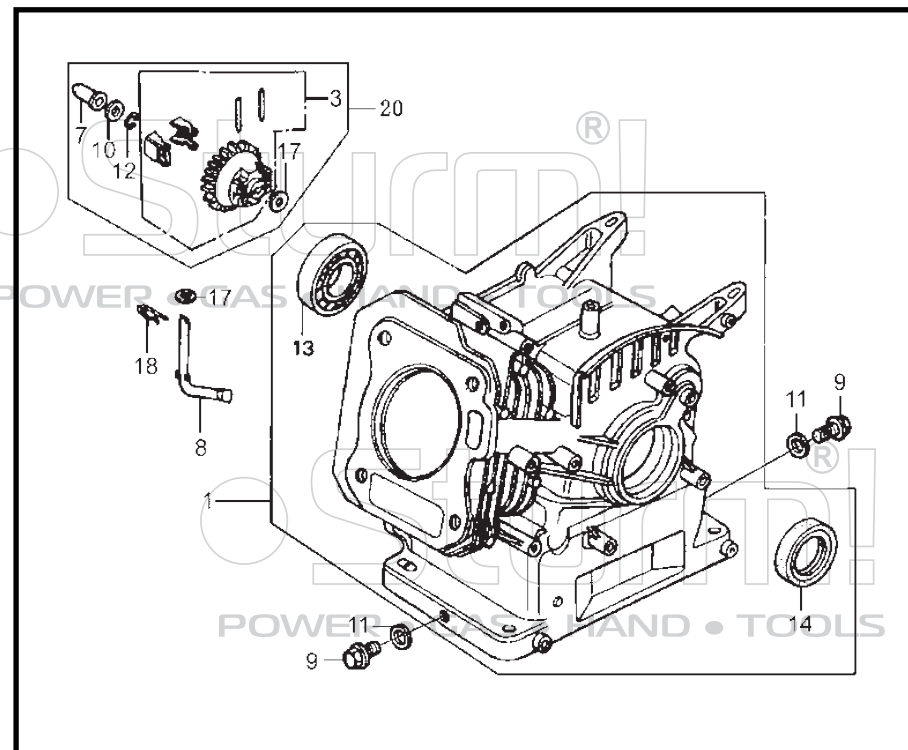

GAS DISTRI BUTTON ADJUSTMENT

STARTER SUBASSEMBLY

DEVERSION ASSY.

CARBURETOR

FLYWHEEL, COIL ASSY.

CONTROL SYSTEM

CYLINDER HEAD

NO.	PARTS NO.	DESCRIPTION	QTY.
1	12204-Z1T-300	GUIDE, IN VALVE	1
2	12205-Z1T-300	GUIDE, EXH VALVE	1
3	12210-Z1T-010	HEAD, ONLY CYLIN	1
5	12216-ZE5-300	CLIP, VALVE GUIDE	1
6	12251-Z1T-003	GASKET, CYLINDER HEAD	1
7	12310-ZE1-020	COVER COMP, HEAD	1
8	12391-ZE1-000	PKG, HEAD COVER	1
11	90013-883-000	BOLT, FLANGE	4
13	90047-ZE1-000	BOLT, STUD	2
14	94301-10160	DOWEL PIN	2
15	95701-08060-00	BOLT, FLANGE	4
16	98079-56846	SPARK PLUG(NGK, BPR6ES)	1

CRANK CASE

NO.	PARTS NO.	DESCRIPTION	QTY.
1	12000-Z1T-000	BARREL ASSY, CYLN	1
3	16510-Z1T-000	GOVERNOR ASSY	1
7	16531-z1t-000	SLIDER, GOVERNOR	1
8	16541-z1t-000	SHAFT, GOVERNOR ARM	1
9	90131-ze1-000	BOLT, PLUG, DRAIN 10MM	2
10	90451-ze1-000	WASHER THRUST 6MM	1
11	90601-ze1-000	WASHER, PLUG DRAIN 10.2MM	2
12	90602-ze1-000	CLIP, GOV HOLDER	1
13	91001-z1t-003	BEARING, BALL RADIAL 6205TMB	1
14	91202-z1t-003	OIL SEAL 25*41*6	1
17	94101-06800	WASHER, PLAIN, 6MM	2
18	94251-08000	PIN, LOCK, 8MM	1
20	06165-ze1-000	GOVERNOR KIT	1

GAS DISTRI BUTTON ADJUSTMENT

NO.	PARTS NO.	DESCRIPTION	QTY.
1	12209-ZH8-003	SEAL, VALVE STEM	1
2	14100-z1t-810	CAM SHAFT ASSY	1
3	14410-ze1-010	ROD,PUSH	2
4	14431-ze1-000	ARM,VALVE ROCKER	2
5	14441-ze1-010	LIFTER VALVE	2
6	14451-Z7E-000	PIVOT, ROCKER ARM	2
7	14568-ze1-000	SPG, WEIGHT RETURN	1
8	14711-zf1-000	VALVE, INLET	1
9	14721-ZF1-000	VALVE, EXHAUST	1
10	14751-ZF1-000	SPRING, VALVE	2
11	14771-ZE1-000	RETAINER, IN.VALVE SPRING	1
12	14773-ZE1-000	RETAINER, EXH VALVE SPRING	1
13	14781-ze1-000	ROTATOR, VALVE	1
14	14791-ZE1-010	PLATE, PUSH ROD GUIDE	1
15	90012-ZE0-010	BOLT PIVOT	2
16	90206-ZE1-000	NUT, PIVOT ADJUSTING	2