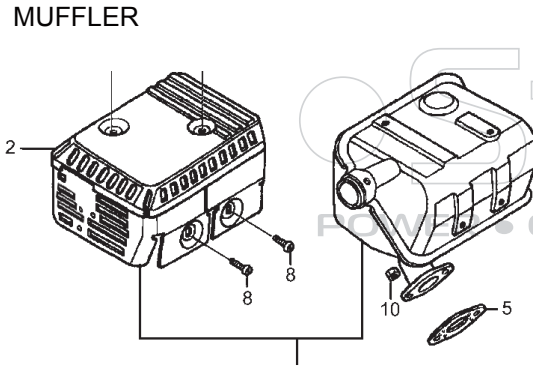

PART CATALOGUE FOR ENGINE

GX160H1 FOR PC8806 , PC8808

VERSION No. : ST20110818

CYLINDER HEAD

CRANK CASE

CRANK CASE COVER

CRANKSHAFT

PISTON

GAS DISTRI BUTTON ADJUSTMENT

STARTER SUBASSEMBLY

DEVERSION ASSY.

CARBURETOR

FLYWHEEL, COIL ASSY.

CONTROL SYSTEM

CYLINDER HEAD

NO.	PARTS NO.	DESCRIPTION	QTY.
1	12204-Z1T-300	GUIDE, IN VALVE	1
2	12205-Z1T-300	GUIDE, EXH VALVE	1
3	12210-Z1T-010	HEAD, ONLY CYLIN	1
5	12216-ZE5-300	CLIP, VALVE GUIDE	1
6	12251-Z1T-003	GASKET, CYLINDER HEAD	1
7	12310-ZE1-020	COVER COMP, HEAD	1
8	12391-ZE1-000	PKG, HEAD COVER	1
11	90013-883-000	BOLT, FLANGE	4
13	90047-ZE1-000	BOLT, STUD	2
14	94301-10160	DOWEL PIN	2
15	95701-08060-00	BOLT, FLANGE	4
16	98079-56846	SPARK PLUG(NGK, BPR6ES)	1

CRANK CASE

NO.	PARTS NO.	DESCRIPTION	QTY.
1	12000-Z1T-000	BARREL ASSY, CYLN	1
3	16510-Z1T-000	GOVERNOR ASSY	1
7	16531-z1t-000	SLIDER, GOVERNOR	1
8	16541-z1t-000	SHAFT, GOVERNOR ARM	1
9	90131-ze1-000	BOLT, PLUG, DRAIN 10MM	2
10	90451-ze1-000	WASHER THRUST 6MM	1
11	90601-ze1-000	WASHER, PLUG DRAIN 10.2MM	2
12	90602-ze1-000	CLIP, GOV HOLDER	1
13	91001-z1t-003	BEARING, BALL RADIAL 6205TMB	1
14	91202-z1t-003	OIL SEAL 25*41*6	1
17	94101-06800	WASHER, PLAIN, 6MM	2
18	94251-08000	PIN, LOCK, 8MM	1
20	06165-ze1-000	GOVERNOR KIT	1

CRANKSHAFT

NO.	PARTS NO.	DESCRIPTION	QTY.
3	13310-Z1T-800	CRANK SHAFT COMP	1
8	90745-ZE1-600	KEY, 4.78X4.78X38	1

Sturm![®]
POWER • GAS • HAND • TOOLS

PISTON

NO.	PARTS NO.	DESCRIPTION	QTY. [®]
1	13010-Z4P-003	RING SET, PISTON	1
2	13101-Z1T-010	PISTON	1
3	13111-Z1T-000	PIN, PISTON	1
4	13200-ZOT-800	CONN ROD ASSY	1
5	90001-ZE1-000	BOLT, CONN.ROD	2
6	90551-ZE1-000	CLIP PISTON PIN 18MM	2