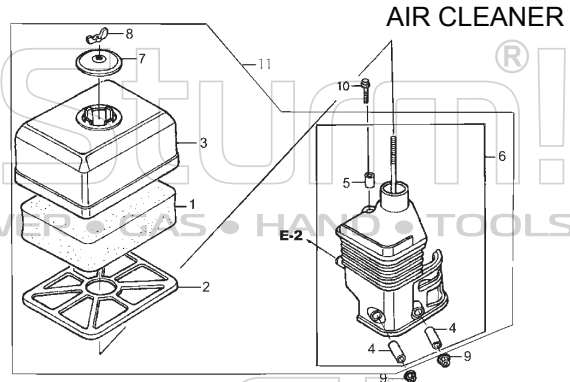

PART CATALOGUE FOR ENGINE

GX160H1 FOR PC8806 , PC8808

VERSION No. : ST20110818

CYLINDER HEAD

CRANK CASE

CRANK CASE COVER

CRANKSHAFT

PISTON

GAS DISTRI BUTTON ADJUSTMENT

STARTER SUBASSEMBLY

DEVERSION ASSY.

CARBURETOR

FLYWHEEL, COIL ASSY.

CONTROL SYSTEM

CYLINDER HEAD

NO.	PARTS NO.	DESCRIPTION	QTY.
1	12204-Z1T-300	GUIDE, IN VALVE	1
2	12205-Z1T-300	GUIDE, EXH VALVE	1
3	12210-Z1T-010	HEAD, ONLY CYLIN	1
5	12216-ZE5-300	CLIP, VALVE GUIDE	1
6	12251-Z1T-003	GASKET, CYLINDER HEAD	1
7	12310-ZE1-020	COVER COMP, HEAD	1
8	12391-ZE1-000	PKG, HEAD COVER	1
11	90013-883-000	BOLT, FLANGE	4
13	90047-ZE1-000	BOLT, STUD	2
14	94301-10160	DOWEL PIN	2
15	95701-08060-00	BOLT, FLANGE	4
16	98079-56846	SPARK PLUG(NGK, BPR6ES)	1

CRANK CASE

NO.	PARTS NO.	DESCRIPTION	QTY.
1	12000-Z1T-000	BARREL ASSY, CYLN	1
3	16510-Z1T-000	GOVERNOR ASSY	1
7	16531-z1t-000	SLIDER, GOVERNOR	1
8	16541-z1t-000	SHAFT, GOVERNOR ARM	1
9	90131-ze1-000	BOLT, PLUG, DRAIN 10MM	2
10	90451-ze1-000	WASHER THRUST 6MM	1
11	90601-ze1-000	WASHER, PLUG DRAIN 10.2MM	2
12	90602-ze1-000	CLIP, GOV HOLDER	1
13	91001-z1t-003	BEARING, BALL RADIAL 6205TMB	1
14	91202-z1t-003	OIL SEAL 25*41*6	1
17	94101-06800	WASHER, PLAIN, 6MM	2
18	94251-08000	PIN, LOCK, 8MM	1
20	06165-ze1-000	GOVERNOR KIT	1

CRANKSHAFT

NO.	PARTS NO.	DESCRIPTION	QTY.
3	13310-Z1T-800	CRANK SHAFT COMP	1
8	90745-ZE1-600	KEY, 4.78X4.78X38	1

Sturm![®]
POWER • GAS • HAND • TOOLS

PISTON

NO.	PARTS NO.	DESCRIPTION	QTY. [®]
1	13010-Z4P-003	RING SET, PISTON	1
2	13101-Z1T-010	PISTON	1
3	13111-Z1T-000	PIN, PISTON	1
4	13200-ZOT-800	CONN ROD ASSY	1
5	90001-ZE1-000	BOLT, CONN.ROD	2
6	90551-ZE1-000	CLIP PISTON PIN 18MM	2