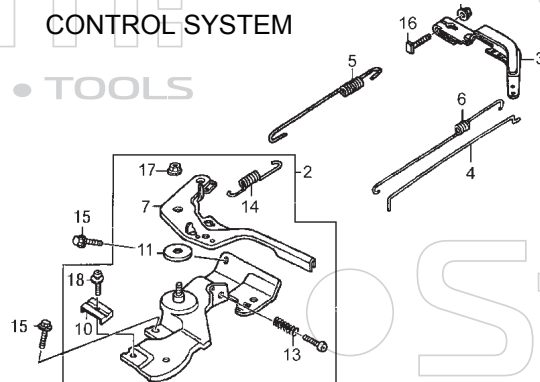

GAS DISTRI BUTTON ADJUSTMENT

STARTER SUBASSEMBLY

DEVERSION ASSY.

CARBURETOR

FLYWHEEL, COIL ASSY.

CONTROL SYSTEM

CYLINDER HEAD

NO.	PARTS NO.	DESCRIPTION	QTY.
1	12204-Z1T-300	GUIDE, IN VALVE	1
2	12205-Z1T-300	GUIDE, EXH VALVE	1
3	12210-Z1T-010	HEAD, ONLY CYLIN	1
5	12216-ZE5-300	CLIP, VALVE GUIDE	1
6	12251-Z1T-003	GASKET, CYLINDER HEAD	1
7	12310-ZE1-020	COVER COMP, HEAD	1
8	12391-ZE1-000	PKG, HEAD COVER	1
11	90013-883-000	BOLT, FLANGE	4
13	90047-ZE1-000	BOLT, STUD	2
14	94301-10160	DOWEL PIN	2
15	95701-08060-00	BOLT, FLANGE	4
16	98079-56846	SPARK PLUG(NGK, BPR6ES)	1

CRANK CASE

NO.	PARTS NO.	DESCRIPTION	QTY.
1	12000-Z1T-000	BARREL ASSY, CYLN	1
3	16510-Z1T-000	GOVERNOR ASSY	1
7	16531-z1t-000	SLIDER, GOVERNOR	1
8	16541-z1t-000	SHAFT, GOVERNOR ARM	1
9	90131-ze1-000	BOLT, PLUG, DRAIN 10MM	2
10	90451-ze1-000	WASHER THRUST 6MM	1
11	90601-ze1-000	WASHER, PLUG DRAIN 10.2MM	2
12	90602-ze1-000	CLIP, GOV HOLDER	1
13	91001-z1t-003	BEARING, BALL RADIAL 6205TMB	1
14	91202-z1t-003	OIL SEAL 25*41*6	1
17	94101-06800	WASHER, PLAIN, 6MM	2
18	94251-08000	PIN, LOCK, 8MM	1
20	06165-ze1-000	GOVERNOR KIT	1

CRANKSHAFT

NO.	PARTS NO.	DESCRIPTION	QTY.
3	13310-Z1T-800	CRANK SHAFT COMP	1
8	90745-ZE1-600	KEY, 4.78X4.78X38	1

Sturm![®]
POWER • GAS • HAND • TOOLS

PISTON

NO.	PARTS NO.	DESCRIPTION	QTY. [®]
1	13010-Z4P-003	RING SET, PISTON	1
2	13101-Z1T-010	PISTON	1
3	13111-Z1T-000	PIN, PISTON	1
4	13200-ZOT-800	CONN ROD ASSY	1
5	90001-ZE1-000	BOLT, CONN.ROD	2
6	90551-ZE1-000	CLIP PISTON PIN 18MM	2