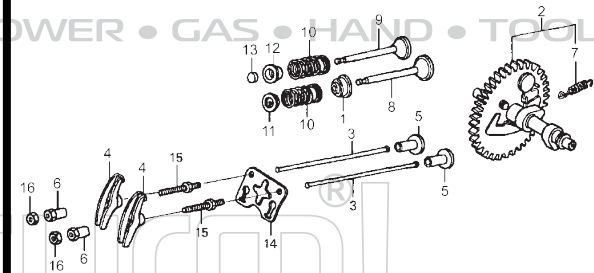

PART CATALOGUE FOR ENGINE

GX160H1 FOR PC8806 , PC8808

VERSION No. : ST20110818

CYLINDER HEAD

CRANK CASE

CRANK CASE COVER

CRANKSHAFT

PISTON

GAS DISTRI BUTTON ADJUSTMENT

STARTER SUBASSEMBLY

DEVERSION ASSY.

CARBURETOR

FLYWHEEL, COIL ASSY.

CONTROL SYSTEM

CYLINDER HEAD

NO.	PARTS NO.	DESCRIPTION	QTY.
1	12204-Z1T-300	GUIDE, IN VALVE	1
2	12205-Z1T-300	GUIDE, EXH VALVE	1
3	12210-Z1T-010	HEAD, ONLY CYLIN	1
5	12216-ZE5-300	CLIP, VALVE GUIDE	1
6	12251-Z1T-003	GASKET, CYLINDER HEAD	1
7	12310-ZE1-020	COVER COMP, HEAD	1
8	12391-ZE1-000	PKG, HEAD COVER	1
11	90013-883-000	BOLT, FLANGE	4
13	90047-ZE1-000	BOLT, STUD	2
14	94301-10160	DOWEL PIN	2
15	95701-08060-00	BOLT, FLANGE	4
16	98079-56846	SPARK PLUG(NGK, BPR6ES)	1

CRANK CASE

NO.	PARTS NO.	DESCRIPTION	QTY.
1	12000-Z1T-000	BARREL ASSY, CYLN	1
3	16510-Z1T-000	GOVERNOR ASSY	1
7	16531-z1t-000	SLIDER, GOVERNOR	1
8	16541-z1t-000	SHAFT, GOVERNOR ARM	1
9	90131-ze1-000	BOLT, PLUG, DRAIN 10MM	2
10	90451-ze1-000	WASHER THRUST 6MM	1
11	90601-ze1-000	WASHER, PLUG DRAIN 10.2MM	2
12	90602-ze1-000	CLIP, GOV HOLDER	1
13	91001-z1t-003	BEARING, BALL RADIAL 6205TMB	1
14	91202-z1t-003	OIL SEAL 25*41*6	1
17	94101-06800	WASHER, PLAIN, 6MM	2
18	94251-08000	PIN, LOCK, 8MM	1
20	06165-ze1-000	GOVERNOR KIT	1

CRANKSHAFT

NO.	PARTS NO.	DESCRIPTION	QTY.
3	13310-Z1T-800	CRANK SHAFT COMP	1
8	90745-ZE1-600	KEY, 4.78X4.78X38	1

Sturm![®]
POWER • GAS • HAND • TOOLS

PISTON

NO.	PARTS NO.	DESCRIPTION	QTY. [®]
1	13010-Z4P-003	RING SET, PISTON	1
2	13101-Z1T-010	PISTON	1
3	13111-Z1T-000	PIN, PISTON	1
4	13200-ZOT-800	CONN ROD ASSY	1
5	90001-ZE1-000	BOLT, CONN.ROD	2
6	90551-ZE1-000	CLIP PISTON PIN 18MM	2