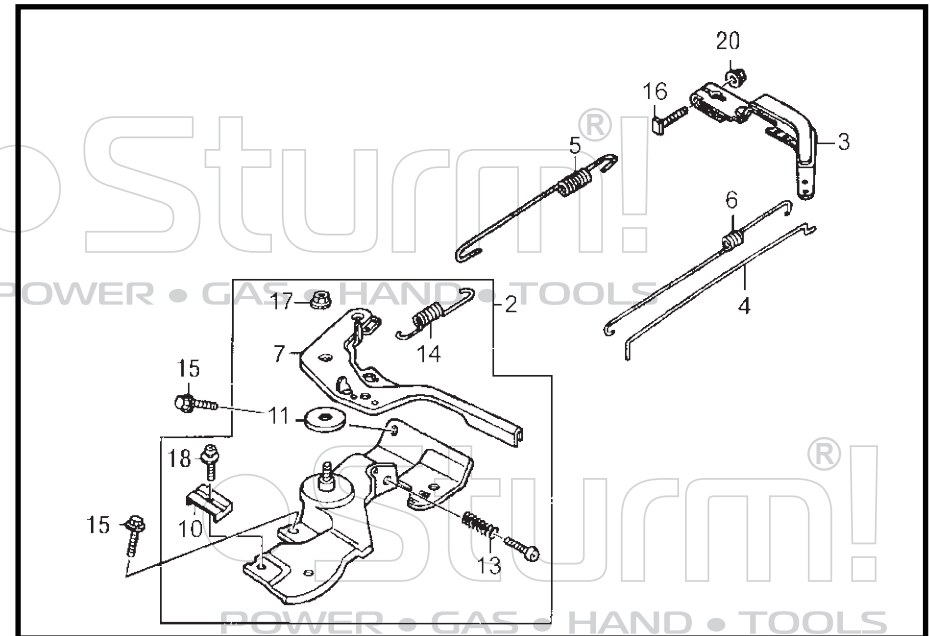

MUFFLER

NO.	PARTS NO.	DESCRIPTION	QTY.
1	18300-Z1T-010	MUFFLER ASSY	1
2	18320-Z1T-010	PROTECTOR, UPPER MUFFLER	1
5	18381-Z1T-003	GASKET, MUFFLER	1
8	90050-ZE1-000	SCREW, TAPPING, 5X8	4
10	94001-08000-05	NUT, HEX. 8MM	2

CONTROL SYSTEM

NO.	PARTS NO.	DESCRIPTION	QTY.
2	16500-Z1T-600	CONTROL ASSY	1
3	16551-ZE0-010	ARM, GOVERNOR	1
4	16555-ZE1-000	ROD, GOVERNOR	1
5	16561-ZE1-020	SPRING, GOVERNOR	1
6	16562-ZE1-020	SPRING, THROTTLE RETURN	1
7	16571-Z1T-000	LEVER, CONTROL	1
10	16576-891-000	HOLDER, CABLE	1
11	16578-ZE1-000	SPACER, CONTL. LEVER	1
13	16584-883-300	SPRING, CONTL ADJ	1
14	16592-ZE1-810	SPRING, CABLE RETURN	1
15	90013-883-000	BOLT, FLANGE 6X12	2
16	90015-ZE5-010	BOLT, GOV. ARM	1
17	90114-SA0-000	NUT, SELF LOCK 6MM	1
18	93500-05016-OA	SCREW, PAN, 5X16	1
20	94050-06000	NUT, FLANGE, 6MM	1
	93500-05025-OH	SCREW, PAN, 5X25	1