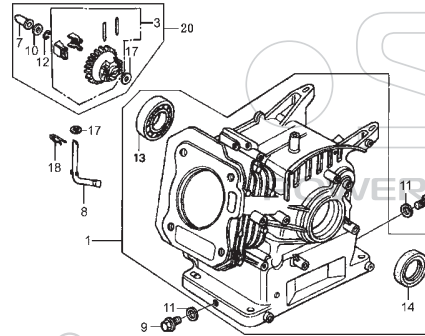

PART CATALOGUE FOR ENGINE

GX160H1 FOR PC8806 , PC8808

VERSION No. : ST20110818

CYLINDER HEAD

CRANK CASE

CRANK CASE COVER

CRANKSHAFT

PISTON

GAS DISTRI BUTTON ADJUSTMENT

STARTER SUBASSEMBLY

DEVERSION ASSY.

CARBURETOR

FLYWHEEL, COIL ASSY.

CONTROL SYSTEM

CYLINDER HEAD

NO.	PARTS NO.	DESCRIPTION	QTY.
1	12204-Z1T-300	GUIDE, IN VALVE	1
2	12205-Z1T-300	GUIDE, EXH VALVE	1
3	12210-Z1T-010	HEAD, ONLY CYLIN	1
5	12216-ZE5-300	CLIP, VALVE GUIDE	1
6	12251-Z1T-003	GASKET, CYLINDER HEAD	1
7	12310-ZE1-020	COVER COMP, HEAD	1
8	12391-ZE1-000	PKG, HEAD COVER	1
11	90013-883-000	BOLT, FLANGE	4
13	90047-ZE1-000	BOLT, STUD	2
14	94301-10160	DOWEL PIN	2
15	95701-08060-00	BOLT, FLANGE	4
16	98079-56846	SPARK PLUG(NGK, BPR6ES)	1

CRANK CASE

NO.	PARTS NO.	DESCRIPTION	QTY.
1	12000-Z1T-000	BARREL ASSY, CYLN	1
3	16510-Z1T-000	GOVERNOR ASSY	1
7	16531-z1t-000	SLIDER, GOVERNOR	1
8	16541-z1t-000	SHAFT, GOVERNOR ARM	1
9	90131-ze1-000	BOLT, PLUG, DRAIN 10MM	2
10	90451-ze1-000	WASHER THRUST 6MM	1
11	90601-ze1-000	WASHER, PLUG DRAIN 10.2MM	2
12	90602-ze1-000	CLIP, GOV HOLDER	1
13	91001-z1t-003	BEARING, BALL RADIAL 6205TMB	1
14	91202-z1t-003	OIL SEAL 25*41*6	1
17	94101-06800	WASHER, PLAIN, 6MM	2
18	94251-08000	PIN, LOCK, 8MM	1
20	06165-ze1-000	GOVERNOR KIT	1

CRANKSHAFT

NO.	PARTS NO.	DESCRIPTION	QTY.
3	13310-Z1T-800	CRANK SHAFT COMP	1
8	90745-ZE1-600	KEY, 4.78X4.78X38	1

Sturm![®]
POWER • GAS • HAND • TOOLS

PISTON

NO.	PARTS NO.	DESCRIPTION	QTY. [®]
1	13010-Z4P-003	RING SET, PISTON	1
2	13101-Z1T-010	PISTON	1
3	13111-Z1T-000	PIN, PISTON	1
4	13200-ZOT-800	CONN ROD ASSY	1
5	90001-ZE1-000	BOLT, CONN.ROD	2
6	90551-ZE1-000	CLIP PISTON PIN 18MM	2