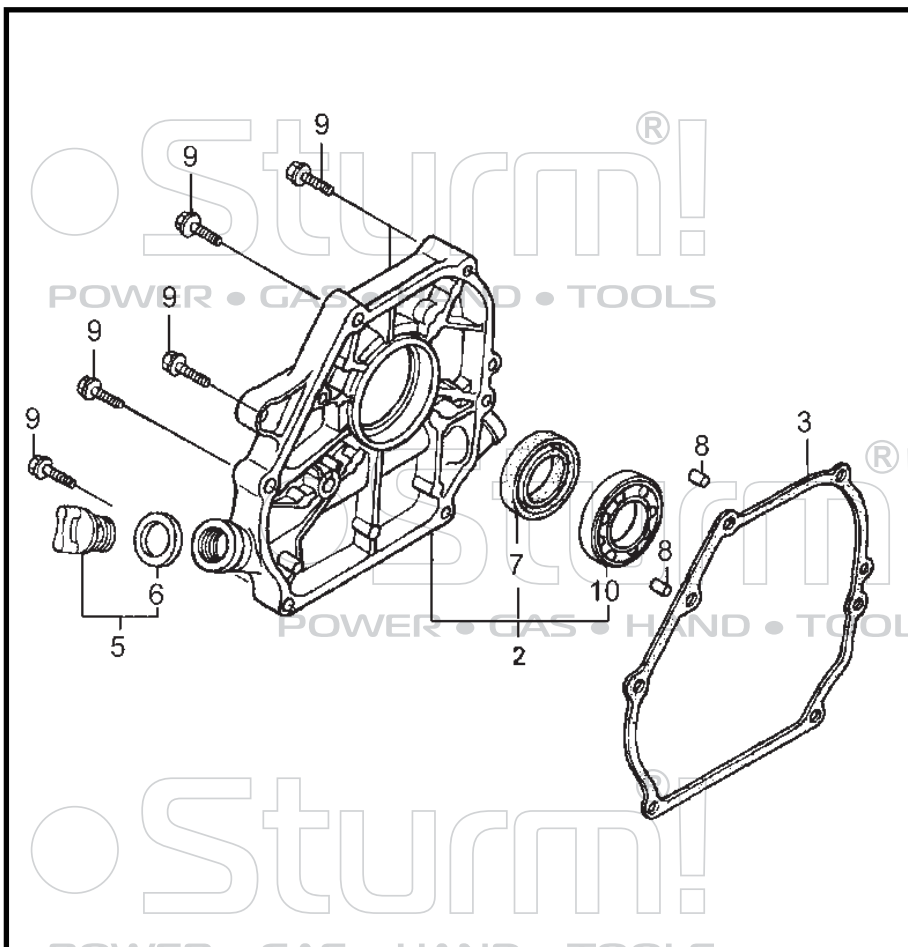

GAS DISTRI BUTTON ADJUSTMENT

STARTER SUBASSEMBLY

DEVERSION ASSY.

CARBURETOR

FLYWHEEL, COIL ASSY.

CONTROL SYSTEM

CYLINDER HEAD

NO.	PARTS NO.	DESCRIPTION	QTY.
1	12204-Z1T-300	GUIDE, IN VALVE	1
2	12205-Z1T-300	GUIDE, EXH VALVE	1
3	12210-Z1T-010	HEAD, ONLY CYLIN	1
5	12216-ZE5-300	CLIP, VALVE GUIDE	1
6	12251-Z1T-003	GASKET, CYLINDER HEAD	1
7	12310-ZE1-020	COVER COMP, HEAD	1
8	12391-ZE1-000	PKG, HEAD COVER	1
11	90013-883-000	BOLT, FLANGE	4
13	90047-ZE1-000	BOLT, STUD	2
14	94301-10160	DOWEL PIN	2
15	95701-08060-00	BOLT, FLANGE	4
16	98079-56846	SPARK PLUG(NGK, BPR6ES)	1

CRANK CASE

NO.	PARTS NO.	DESCRIPTION	QTY.
1	12000-Z1T-000	BARREL ASSY, CYLN	1
3	16510-Z1T-000	GOVERNOR ASSY	1
7	16531-z1t-000	SLIDER, GOVERNOR	1
8	16541-z1t-000	SHAFT, GOVERNOR ARM	1
9	90131-ze1-000	BOLT, PLUG, DRAIN 10MM	2
10	90451-ze1-000	WASHER THRUST 6MM	1
11	90601-ze1-000	WASHER, PLUG DRAIN 10.2MM	2
12	90602-ze1-000	CLIP, GOV HOLDER	1
13	91001-z1t-003	BEARING, BALL RADIAL 6205TMB	1
14	91202-z1t-003	OIL SEAL 25*41*6	1
17	94101-06800	WASHER, PLAIN, 6MM	2
18	94251-08000	PIN, LOCK, 8MM	1
20	06165-ze1-000	GOVERNOR KIT	1

CRANKSHAFT

NO.	PARTS NO.	DESCRIPTION	QTY.
3	13310-Z1T-800	CRANK SHAFT COMP	1
8	90745-ZE1-600	KEY, 4.78X4.78X38	1

Sturm![®]
POWER • GAS • HAND • TOOLS

PISTON

NO.	PARTS NO.	DESCRIPTION	QTY. [®]
1	13010-Z4P-003	RING SET, PISTON	1
2	13101-Z1T-010	PISTON	1
3	13111-Z1T-000	PIN, PISTON	1
4	13200-ZOT-800	CONN ROD ASSY	1
5	90001-ZE1-000	BOLT, CONN.ROD	2
6	90551-ZE1-000	CLIP PISTON PIN 18MM	2