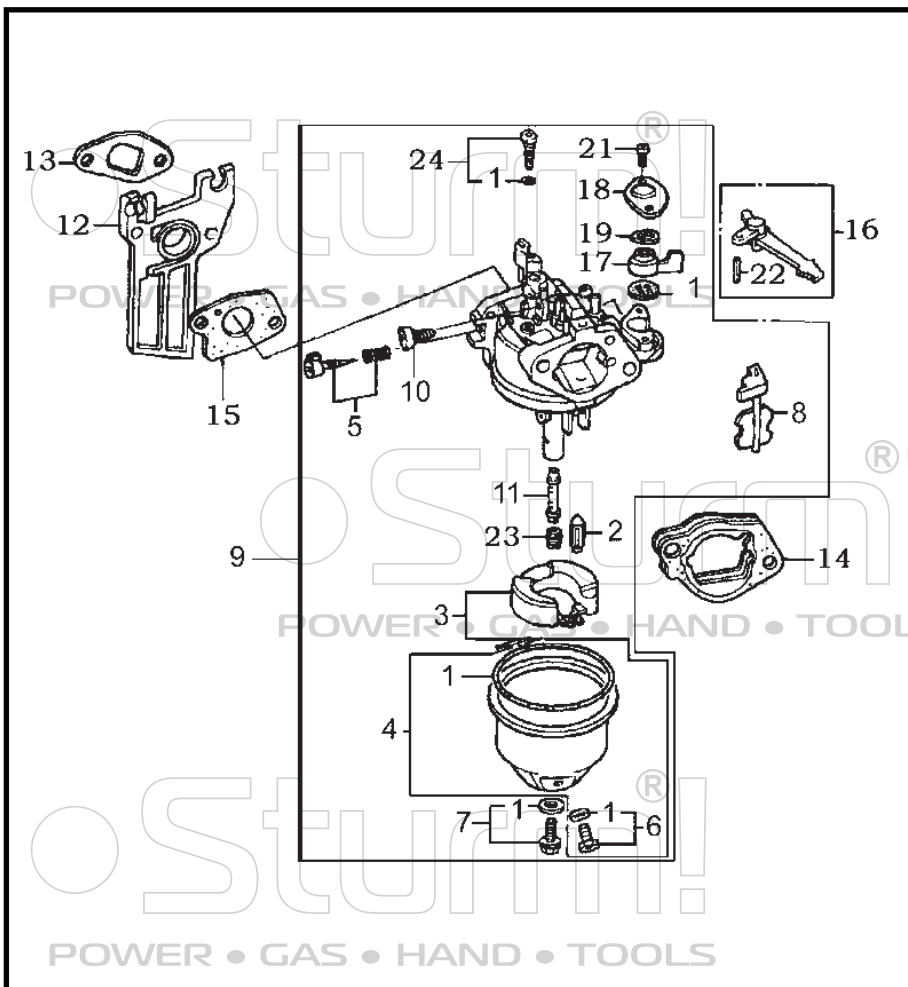

CARBURETOR

NO.	PARTS NO.	DESCRIPTION	QTY.
9	16100-Z1T-W71	CARBURETOR ASSY	1
12	16211-Z1T-000	INSULATOR, CARB	1
13	16212-ZH8-800	PKG, INSULATOR	1
14	16220-ZE1-020	SPACER COMP CARB	1
15	16211-ZH8-801	PKG, CARB	1
16	16610-Z1T-000	LEVER COMP, CHOKE	1
23	99101-ZK7-0700J	JET, MAIN, #70	1