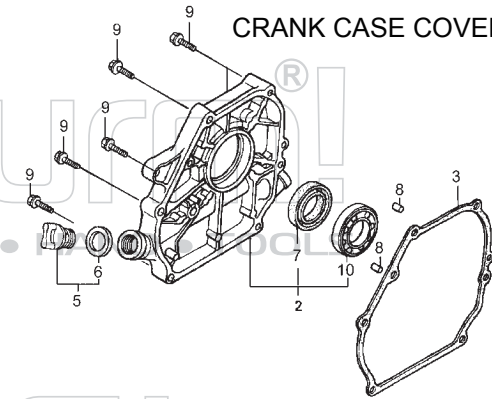

PART CATALOGUE FOR ENGINE

GX160H1 FOR PC8806 , PC8808

VERSION No. : ST20110818

CYLINDER HEAD

CRANK CASE

CRANK CASE COVER

CRANKSHAFT

PISTON

GAS DISTRI BUTTON ADJUSTMENT

STARTER SUBASSEMBLY

DEVERSION ASSY.

CARBURETOR

FLYWHEEL, COIL ASSY.

CONTROL SYSTEM

CYLINDER HEAD

NO.	PARTS NO.	DESCRIPTION	QTY.
1	12204-Z1T-300	GUIDE, IN VALVE	1
2	12205-Z1T-300	GUIDE, EXH VALVE	1
3	12210-Z1T-010	HEAD, ONLY CYLIN	1
5	12216-ZE5-300	CLIP, VALVE GUIDE	1
6	12251-Z1T-003	GASKET, CYLINDER HEAD	1
7	12310-ZE1-020	COVER COMP, HEAD	1
8	12391-ZE1-000	PKG, HEAD COVER	1
11	90013-883-000	BOLT, FLANGE	4
13	90047-ZE1-000	BOLT, STUD	2
14	94301-10160	DOWEL PIN	2
15	95701-08060-00	BOLT, FLANGE	4
16	98079-56846	SPARK PLUG(NGK, BPR6ES)	1

CRANK CASE

NO.	PARTS NO.	DESCRIPTION	QTY.
1	12000-Z1T-000	BARREL ASSY, CYLN	1
3	16510-Z1T-000	GOVERNOR ASSY	1
7	16531-z1t-000	SLIDER, GOVERNOR	1
8	16541-z1t-000	SHAFT, GOVERNOR ARM	1
9	90131-ze1-000	BOLT, PLUG, DRAIN 10MM	2
10	90451-ze1-000	WASHER THRUST 6MM	1
11	90601-ze1-000	WASHER, PLUG DRAIN 10.2MM	2
12	90602-ze1-000	CLIP, GOV HOLDER	1
13	91001-z1t-003	BEARING, BALL RADIAL 6205TMB	1
14	91202-z1t-003	OIL SEAL 25*41*6	1
17	94101-06800	WASHER, PLAIN, 6MM	2
18	94251-08000	PIN, LOCK, 8MM	1
20	06165-ze1-000	GOVERNOR KIT	1

CRANK CASE COVER

NO.	PARTS NO.	DESCRIPTION	QTY.
2	11300-Z1T-640	COVER ASSY, CRANK CASE	1
3	11381-ZH8-801	PKG,CASE COFVER	1
5	15600-Z1T-600	CAP ASSY, OIL FILLER	1
6	15625-Z1T-000	PKG,OIL FILLER CAP	2
7	91202-Z1T-003	OIL SEAL 25X41X6	1
8	94301-08140	DOWEL PIN, 8X14	2
9	95701-08032-00	BOLT, FLANGE 8X32	6
10	96100-62050-00	BEARING BALL RADIAL 6205	1