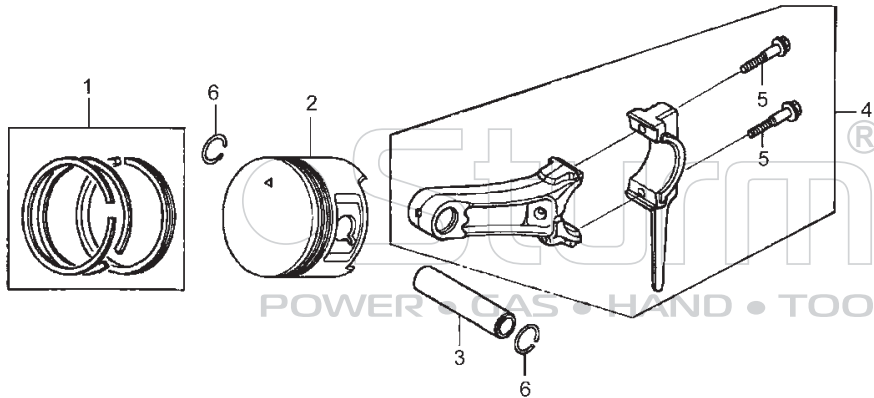

CRANK CASE

NO.	PARTS NO.	DESCRIPTION	QTY.
1	12000-Z1T-000	BARREL ASSY, CYLN	1
3	16510-Z1T-000	GOVERNOR ASSY	1
7	16531-z1t-000	SLIDER, GOVERNOR	1
8	16541-z1t-000	SHAFT, GOVERNOR ARM	1
9	90131-ze1-000	BOLT, PLUG, DRAIN 10MM	2
10	90451-ze1-000	WASHER THRUST 6MM	1
11	90601-ze1-000	WASHER, PLUG DRAIN 10.2MM	2
12	90602-ze1-000	CLIP, GOV HOLDER	1
13	91001-z1t-003	BEARING, BALL RADIAL 6205TMB	1
14	91202-z1t-003	OIL SEAL 25*41*6	1
17	94101-06800	WASHER, PLAIN, 6MM	2
18	94251-08000	PIN, LOCK, 8MM	1
20	06165-ze1-000	GOVERNOR KIT	1

CRANK CASE COVER

NO.	PARTS NO.	DESCRIPTION	QTY.
2	11300-Z1T-640	COVER ASSY, CRANK CASE	1
3	11381-ZH8-801	PKG,CASE COFVER	1
5	15600-Z1T-600	CAP ASSY, OIL FILLER	1
6	15625-Z1T-000	PKG,OIL FILLER CAP	2
7	91202-Z1T-003	OIL SEAL 25X41X6	1
8	94301-08140	DOWEL PIN, 8X14	2
9	95701-08032-00	BOLT, FLANGE 8X32	6
10	96100-62050-00	BEARING BALL RADIAL 6205	1

CRANKSHAFT

NO.	PARTS NO.	DESCRIPTION	QTY.
3	13310-Z1T-800	CRANK SHAFT COMP	1
8	90745-ZE1-600	KEY, 4.78X4.78X38	1

Sturm![®]
POWER • GAS • HAND • TOOLS

PISTON

NO.	PARTS NO.	DESCRIPTION	QTY. [®]
1	13010-Z4P-003	RING SET, PISTON	1
2	13101-Z1T-010	PISTON	1
3	13111-Z1T-000	PIN, PISTON	1
4	13200-ZOT-800	CONN ROD ASSY	1
5	90001-ZE1-000	BOLT, CONN.ROD	2
6	90551-ZE1-000	CLIP PISTON PIN 18MM	2

GAS DISTRI BUTTON ADJUSTMENT

NO.	PARTS NO.	DESCRIPTION	QTY.
1	12209-ZH8-003	SEAL, VALVE STEM	1
2	14100-z1t-810	CAM SHAFT ASSY	1
3	14410-ze1-010	ROD,PUSH	2
4	14431-ze1-000	ARM,VALVE ROCKER	2
5	14441-ze1-010	LIFTER VALVE	2
6	14451-Z7E-000	PIVOT, ROCKER ARM	2
7	14568-ze1-000	SPG, WEIGHT RETURN	1
8	14711-zf1-000	VALVE, INLET	1
9	14721-ZF1-000	VALVE, EXHAUST	1
10	14751-ZF1-000	SPRING, VALVE	2
11	14771-ZE1-000	RETAINER, IN.VALVE SPRING	1
12	14773-ZE1-000	RETAINER, EXH VALVE SPRING	1
13	14781-ze1-000	ROTATOR, VALVE	1
14	14791-ZE1-010	PLATE, PUSH ROD GUIDE	1
15	90012-ZE0-010	BOLT PIVOT	2
16	90206-ZE1-000	NUT, PIVOT ADJUSTING	2