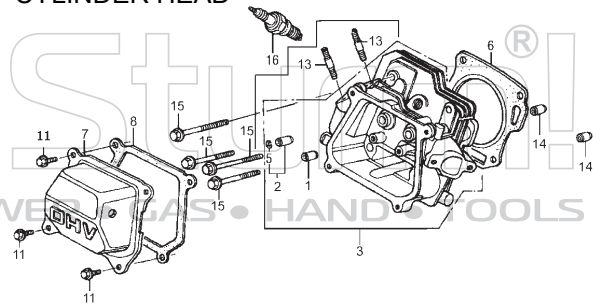

PART CATALOGUE FOR ENGINE

GX160H1 FOR PC8806 , PC8808

VERSION No. : ST20110818

CYLINDER HEAD

CRANK CASE

CRANK CASE COVER

CRANKSHAFT

PISTON

GAS DISTRI BUTTON ADJUSTMENT

STARTER SUBASSEMBLY

DEVERSION ASSY.

CARBURETOR

FLYWHEEL, COIL ASSY.

CONTROL SYSTEM

CYLINDER HEAD

NO.	PARTS NO.	DESCRIPTION	QTY.
1	12204-Z1T-300	GUIDE, IN VALVE	1
2	12205-Z1T-300	GUIDE, EXH VALVE	1
3	12210-Z1T-010	HEAD, ONLY CYLIN	1
5	12216-ZE5-300	CLIP, VALVE GUIDE	1
6	12251-Z1T-003	GASKET, CYLINDER HEAD	1
7	12310-ZE1-020	COVER COMP, HEAD	1
8	12391-ZE1-000	PKG, HEAD COVER	1
11	90013-883-000	BOLT, FLANGE	4
13	90047-ZE1-000	BOLT, STUD	2
14	94301-10160	DOWEL PIN	2
15	95701-08060-00	BOLT, FLANGE	4
16	98079-56846	SPARK PLUG(NGK, BPR6ES)	1

CRANK CASE

NO.	PARTS NO.	DESCRIPTION	QTY.
1	12000-Z1T-000	BARREL ASSY, CYLN	1
3	16510-Z1T-000	GOVERNOR ASSY	1
7	16531-z1t-000	SLIDER, GOVERNOR	1
8	16541-z1t-000	SHAFT, GOVERNOR ARM	1
9	90131-ze1-000	BOLT, PLUG, DRAIN 10MM	2
10	90451-ze1-000	WASHER THRUST 6MM	1
11	90601-ze1-000	WASHER, PLUG DRAIN 10.2MM	2
12	90602-ze1-000	CLIP, GOV HOLDER	1
13	91001-z1t-003	BEARING, BALL RADIAL 6205TMB	1
14	91202-z1t-003	OIL SEAL 25*41*6	1
17	94101-06800	WASHER, PLAIN, 6MM	2
18	94251-08000	PIN, LOCK, 8MM	1
20	06165-ze1-000	GOVERNOR KIT	1

CRANKSHAFT

NO.	PARTS NO.	DESCRIPTION	QTY.
3	13310-Z1T-800	CRANK SHAFT COMP	1
8	90745-ZE1-600	KEY, 4.78X4.78X38	1

Sturm![®]
POWER • GAS • HAND • TOOLS

PISTON

NO.	PARTS NO.	DESCRIPTION	QTY. [®]
1	13010-Z4P-003	RING SET, PISTON	1
2	13101-Z1T-010	PISTON	1
3	13111-Z1T-000	PIN, PISTON	1
4	13200-ZOT-800	CONN ROD ASSY	1
5	90001-ZE1-000	BOLT, CONN.ROD	2
6	90551-ZE1-000	CLIP PISTON PIN 18MM	2