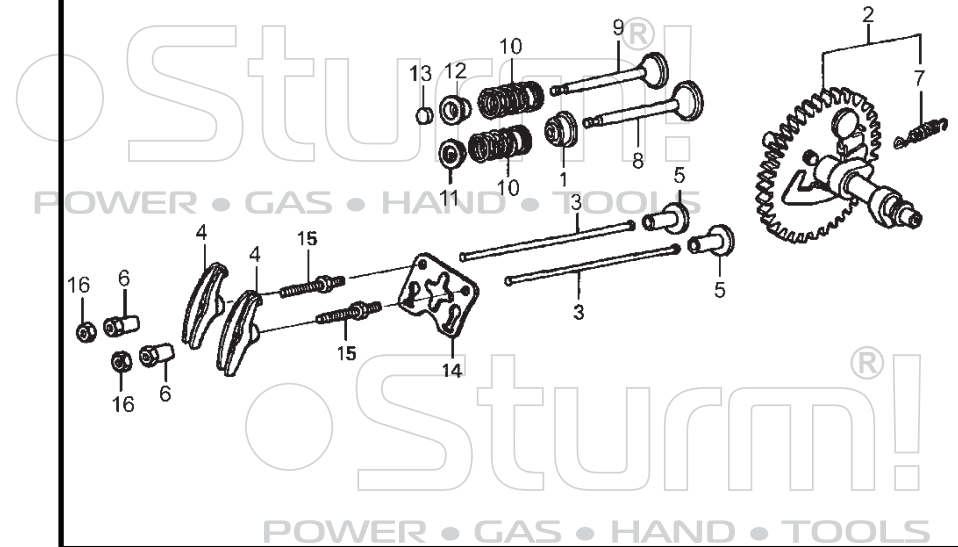

CRANK CASE

NO.	PARTS NO.	DESCRIPTION	QTY.
1	12000-Z1T-000	BARREL ASSY, CYLN	1
3	16510-Z1T-000	GOVERNOR ASSY	1
7	16531-z1t-000	SLIDER, GOVERNOR	1
8	16541-z1t-000	SHAFT, GOVERNOR ARM	1
9	90131-ze1-000	BOLT, PLUG, DRAIN 10MM	2
10	90451-ze1-000	WASHER THRUST 6MM	1
11	90601-ze1-000	WASHER, PLUG DRAIN 10.2MM	2
12	90602-ze1-000	CLIP, GOV HOLDER	1
13	91001-z1t-003	BEARING, BALL RADIAL 6205TMB	1
14	91202-z1t-003	OIL SEAL 25*41*6	1
17	94101-06800	WASHER, PLAIN, 6MM	2
18	94251-08000	PIN, LOCK, 8MM	1
20	06165-ze1-000	GOVERNOR KIT	1

CRANKSHAFT

NO.	PARTS NO.	DESCRIPTION	QTY.
3	13310-Z1T-800	CRANK SHAFT COMP	1
8	90745-ZE1-600	KEY, 4.78X4.78X38	1

Sturm![®]
POWER • GAS • HAND • TOOLS

PISTON

NO.	PARTS NO.	DESCRIPTION	QTY. [®]
1	13010-Z4P-003	RING SET, PISTON	1
2	13101-Z1T-010	PISTON	1
3	13111-Z1T-000	PIN, PISTON	1
4	13200-ZOT-800	CONN ROD ASSY	1
5	90001-ZE1-000	BOLT, CONN.ROD	2
6	90551-ZE1-000	CLIP PISTON PIN 18MM	2

GAS DISTRI BUTTON ADJUSTMENT

NO.	PARTS NO.	DESCRIPTION	QTY.
1	12209-ZH8-003	SEAL, VALVE STEM	1
2	14100-z1t-810	CAM SHAFT ASSY	1
3	14410-ze1-010	ROD,PUSH	2
4	14431-ze1-000	ARM,VALVE ROCKER	2
5	14441-ze1-010	LIFTER VALVE	2
6	14451-Z7E-000	PIVOT, ROCKER ARM	2
7	14568-ze1-000	SPG, WEIGHT RETURN	1
8	14711-zf1-000	VALVE, INLET	1
9	14721-ZF1-000	VALVE, EXHAUST	1
10	14751-ZF1-000	SPRING, VALVE	2
11	14771-ZE1-000	RETAINER, IN.VALVE SPRING	1
12	14773-ZE1-000	RETAINER, EXH VALVE SPRING	1
13	14781-ze1-000	ROTATOR, VALVE	1
14	14791-ZE1-010	PLATE, PUSH ROD GUIDE	1
15	90012-ZE0-010	BOLT PIVOT	2
16	90206-ZE1-000	NUT, PIVOT ADJUSTING	2