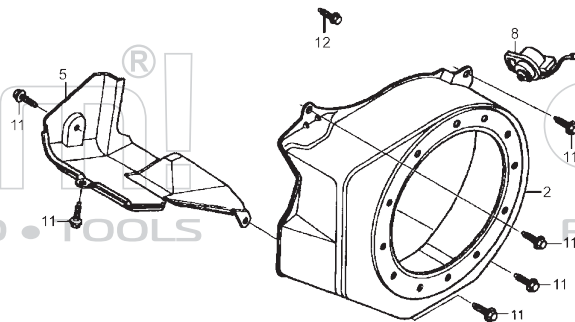

PART CATALOGUE FOR ENGINE

GX160H1 FOR PC8806 , PC8808

VERSION No. : ST20110818

CYLINDER HEAD

CRANK CASE

CRANK CASE COVER

CRANKSHAFT

PISTON

GAS DISTRI BUTTON ADJUSTMENT

STARTER SUBASSEMBLY

DEVERSION ASSY.

CARBURETOR

FLYWHEEL, COIL ASSY.

CONTROL SYSTEM

CYLINDER HEAD

NO.	PARTS NO.	DESCRIPTION	QTY.
1	12204-Z1T-300	GUIDE, IN VALVE	1
2	12205-Z1T-300	GUIDE, EXH VALVE	1
3	12210-Z1T-010	HEAD, ONLY CYLIN	1
5	12216-ZE5-300	CLIP, VALVE GUIDE	1
6	12251-Z1T-003	GASKET, CYLINDER HEAD	1
7	12310-ZE1-020	COVER COMP, HEAD	1
8	12391-ZE1-000	PKG, HEAD COVER	1
11	90013-883-000	BOLT, FLANGE	4
13	90047-ZE1-000	BOLT, STUD	2
14	94301-10160	DOWEL PIN	2
15	95701-08060-00	BOLT, FLANGE	4
16	98079-56846	SPARK PLUG(NGK, BPR6ES)	1

CRANK CASE

NO.	PARTS NO.	DESCRIPTION	QTY.
1	12000-Z1T-000	BARREL ASSY, CYLN	1
3	16510-Z1T-000	GOVERNOR ASSY	1
7	16531-z1t-000	SLIDER, GOVERNOR	1
8	16541-z1t-000	SHAFT, GOVERNOR ARM	1
9	90131-ze1-000	BOLT, PLUG, DRAIN 10MM	2
10	90451-ze1-000	WASHER THRUST 6MM	1
11	90601-ze1-000	WASHER, PLUG DRAIN 10.2MM	2
12	90602-ze1-000	CLIP, GOV HOLDER	1
13	91001-z1t-003	BEARING, BALL RADIAL 6205TMB	1
14	91202-z1t-003	OIL SEAL 25*41*6	1
17	94101-06800	WASHER, PLAIN, 6MM	2
18	94251-08000	PIN, LOCK, 8MM	1
20	06165-ze1-000	GOVERNOR KIT	1

CRANKSHAFT

NO.	PARTS NO.	DESCRIPTION	QTY.
3	13310-Z1T-800	CRANK SHAFT COMP	1
8	90745-ZE1-600	KEY, 4.78X4.78X38	1

Sturm![®]
POWER • GAS • HAND • TOOLS

PISTON

NO.	PARTS NO.	DESCRIPTION	QTY. [®]
1	13010-Z4P-003	RING SET, PISTON	1
2	13101-Z1T-010	PISTON	1
3	13111-Z1T-000	PIN, PISTON	1
4	13200-ZOT-800	CONN ROD ASSY	1
5	90001-ZE1-000	BOLT, CONN.ROD	2
6	90551-ZE1-000	CLIP PISTON PIN 18MM	2