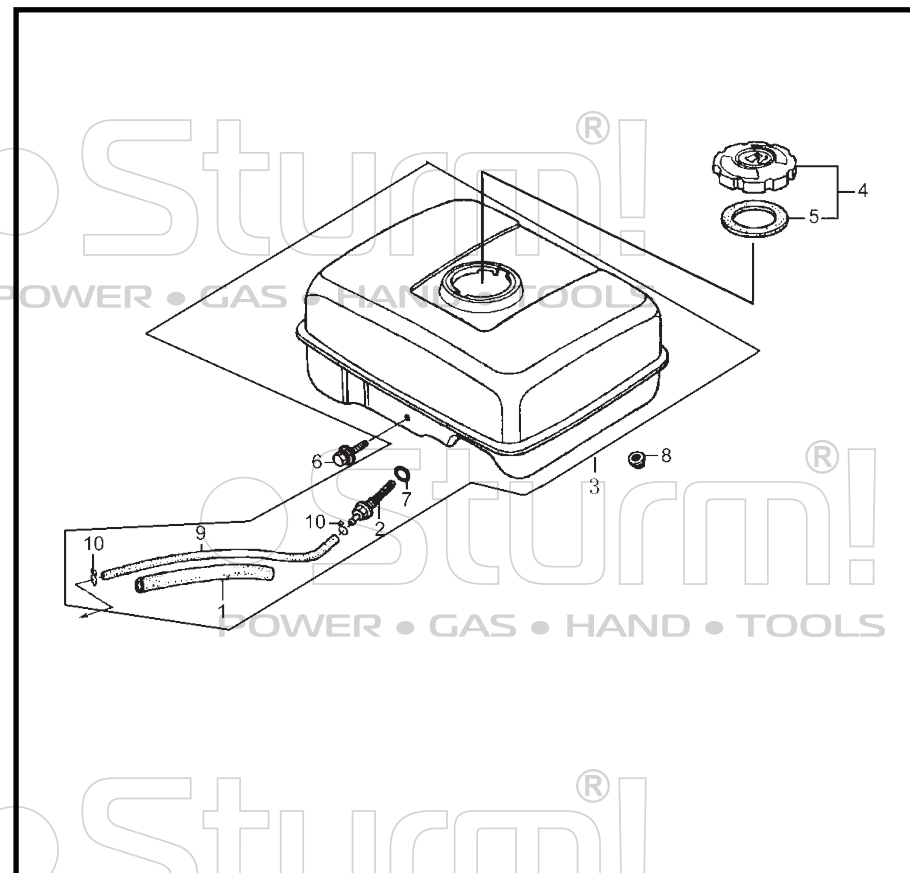

FUEL TANK

NO.	PARTS NO.	DESCRIPTION	QTY.
1	16854-ZH8-000	RUBBER, SUPPORTER	1
2	16955-Z1T-010	JOINT, FUEL TANK	1
3	17510-ZE1-030NH31	TANK COMP, FUEL	1
4	17620-Z1T-800	CAP COMP, FUEL FILLER	1
5	17631-Z1T-800	PACKING, FUEL FILLER CAP	1
6	90004-Z1T-000	BOLT, FLANGE 6X29	1
7	91353-671-004	ORING, 14MM	1
8	94050-06000	NUT, FLANGE, 6MM	2
9	95001-45140-40	TUBE, FUEL 4.5X140	1
10	95002-02080	CLIP B 8, TUBE	2