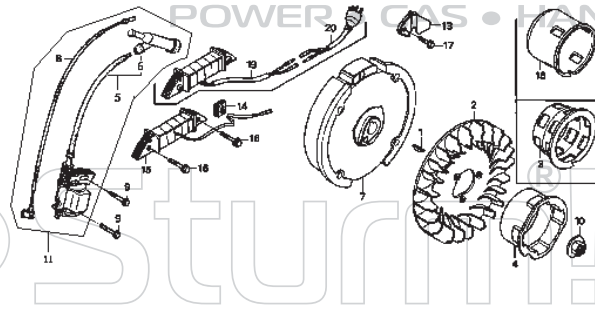

GAS DISTRI BUTTON ADJUSTMENT

STARTER SUBASSEMBLY

DEVERSION ASSY.

CARBURETOR

FLYWHEEL, COIL ASSY.

CONTROL SYSTEM

CYLINDER HEAD

NO.	PARTS NO.	DESCRIPTION	QTY.
1	12204-Z1T-300	GUIDE, IN VALVE	1
2	12205-Z1T-300	GUIDE, EXH VALVE	1
3	12210-Z1T-010	HEAD, ONLY CYLIN	1
5	12216-ZE5-300	CLIP, VALVE GUIDE	1
6	12251-Z1T-003	GASKET, CYLINDER HEAD	1
7	12310-ZE1-020	COVER COMP, HEAD	1
8	12391-ZE1-000	PKG, HEAD COVER	1
11	90013-883-000	BOLT, FLANGE	4
13	90047-ZE1-000	BOLT, STUD	2
14	94301-10160	DOWEL PIN	2
15	95701-08060-00	BOLT, FLANGE	4
16	98079-56846	SPARK PLUG(NGK, BPR6ES)	1

CRANK CASE

NO.	PARTS NO.	DESCRIPTION	QTY.
1	12000-Z1T-000	BARREL ASSY, CYLN	1
3	16510-Z1T-000	GOVERNOR ASSY	1
7	16531-z1t-000	SLIDER, GOVERNOR	1
8	16541-z1t-000	SHAFT, GOVERNOR ARM	1
9	90131-ze1-000	BOLT, PLUG, DRAIN 10MM	2
10	90451-ze1-000	WASHER THRUST 6MM	1
11	90601-ze1-000	WASHER, PLUG DRAIN 10.2MM	2
12	90602-ze1-000	CLIP, GOV HOLDER	1
13	91001-z1t-003	BEARING, BALL RADIAL 6205TMB	1
14	91202-z1t-003	OIL SEAL 25*41*6	1
17	94101-06800	WASHER, PLAIN, 6MM	2
18	94251-08000	PIN, LOCK, 8MM	1
20	06165-ze1-000	GOVERNOR KIT	1

CRANKSHAFT

NO.	PARTS NO.	DESCRIPTION	QTY.
3	13310-Z1T-800	CRANK SHAFT COMP	1
8	90745-ZE1-600	KEY, 4.78X4.78X38	1

Sturm![®]
POWER • GAS • HAND • TOOLS

PISTON

NO.	PARTS NO.	DESCRIPTION	QTY. [®]
1	13010-Z4P-003	RING SET, PISTON	1
2	13101-Z1T-010	PISTON	1
3	13111-Z1T-000	PIN, PISTON	1
4	13200-ZOT-800	CONN ROD ASSY	1
5	90001-ZE1-000	BOLT, CONN.ROD	2
6	90551-ZE1-000	CLIP PISTON PIN 18MM	2