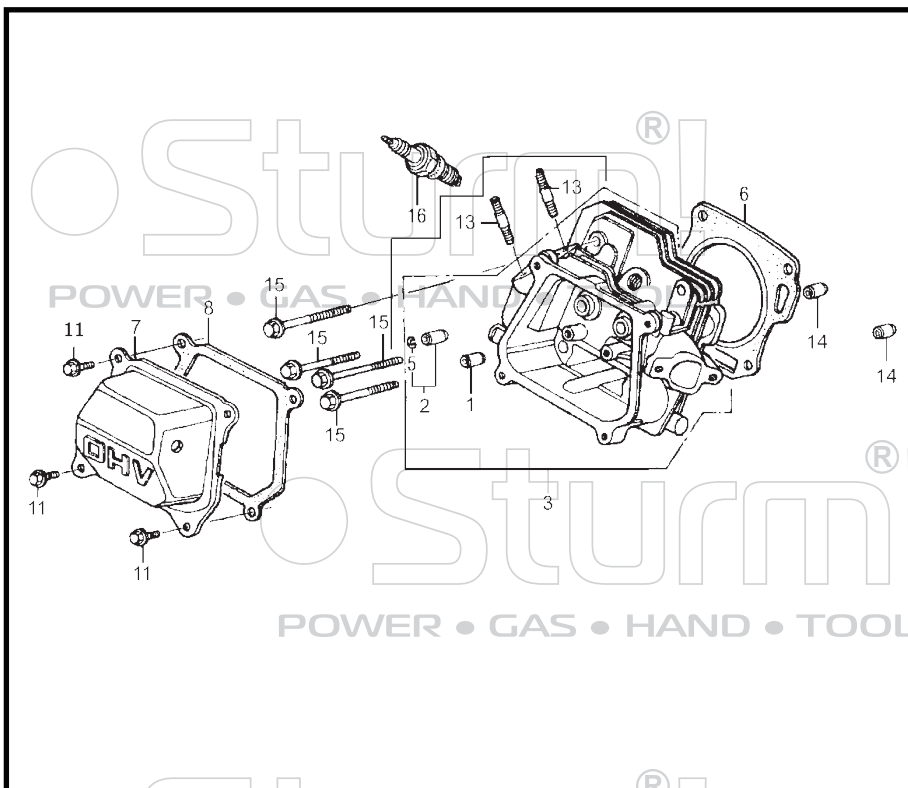

PART CATALOGUE FOR ENGINE

GX160H1 FOR PC8806 , PC8808

VERSION No. : ST20110818

CYLINDER HEAD

CRANK CASE

CRANK CASE COVER

CRANKSHAFT

PISTON

GAS DISTRI BUTTON ADJUSTMENT

STARTER SUBASSEMBLY

DEVERSION ASSY.

CARBURETOR

FLYWHEEL, COIL ASSY.

CONTROL SYSTEM

CYLINDER HEAD

NO.	PARTS NO.	DESCRIPTION	QTY.
1	12204-Z1T-300	GUIDE, IN VALVE	1
2	12205-Z1T-300	GUIDE, EXH VALVE	1
3	12210-Z1T-010	HEAD, ONLY CYLIN	1
5	12216-ZE5-300	CLIP, VALVE GUIDE	1
6	12251-Z1T-003	GASKET, CYLINDER HEAD	1
7	12310-ZE1-020	COVER COMP, HEAD	1
8	12391-ZE1-000	PKG, HEAD COVER	1
11	90013-883-000	BOLT, FLANGE	4
13	90047-ZE1-000	BOLT, STUD	2
14	94301-10160	DOWEL PIN	2
15	95701-08060-00	BOLT, FLANGE	4
16	98079-56846	SPARK PLUG(NGK, BPR6ES)	1

CRANK CASE

NO.	PARTS NO.	DESCRIPTION	QTY.
1	12000-Z1T-000	BARREL ASSY, CYLN	1
3	16510-Z1T-000	GOVERNOR ASSY	1
7	16531-z1t-000	SLIDER, GOVERNOR	1
8	16541-z1t-000	SHAFT, GOVERNOR ARM	1
9	90131-ze1-000	BOLT, PLUG, DRAIN 10MM	2
10	90451-ze1-000	WASHER THRUST 6MM	1
11	90601-ze1-000	WASHER, PLUG DRAIN 10.2MM	2
12	90602-ze1-000	CLIP, GOV HOLDER	1
13	91001-z1t-003	BEARING, BALL RADIAL 6205TMB	1
14	91202-z1t-003	OIL SEAL 25*41*6	1
17	94101-06800	WASHER, PLAIN, 6MM	2
18	94251-08000	PIN, LOCK, 8MM	1
20	06165-ze1-000	GOVERNOR KIT	1

CRANKSHAFT

NO.	PARTS NO.	DESCRIPTION	QTY.
3	13310-Z1T-800	CRANK SHAFT COMP	1
8	90745-ZE1-600	KEY, 4.78X4.78X38	1

Sturm![®]
POWER • GAS • HAND • TOOLS

PISTON

NO.	PARTS NO.	DESCRIPTION	QTY. [®]
1	13010-Z4P-003	RING SET, PISTON	1
2	13101-Z1T-010	PISTON	1
3	13111-Z1T-000	PIN, PISTON	1
4	13200-ZOT-800	CONN ROD ASSY	1
5	90001-ZE1-000	BOLT, CONN.ROD	2
6	90551-ZE1-000	CLIP PISTON PIN 18MM	2