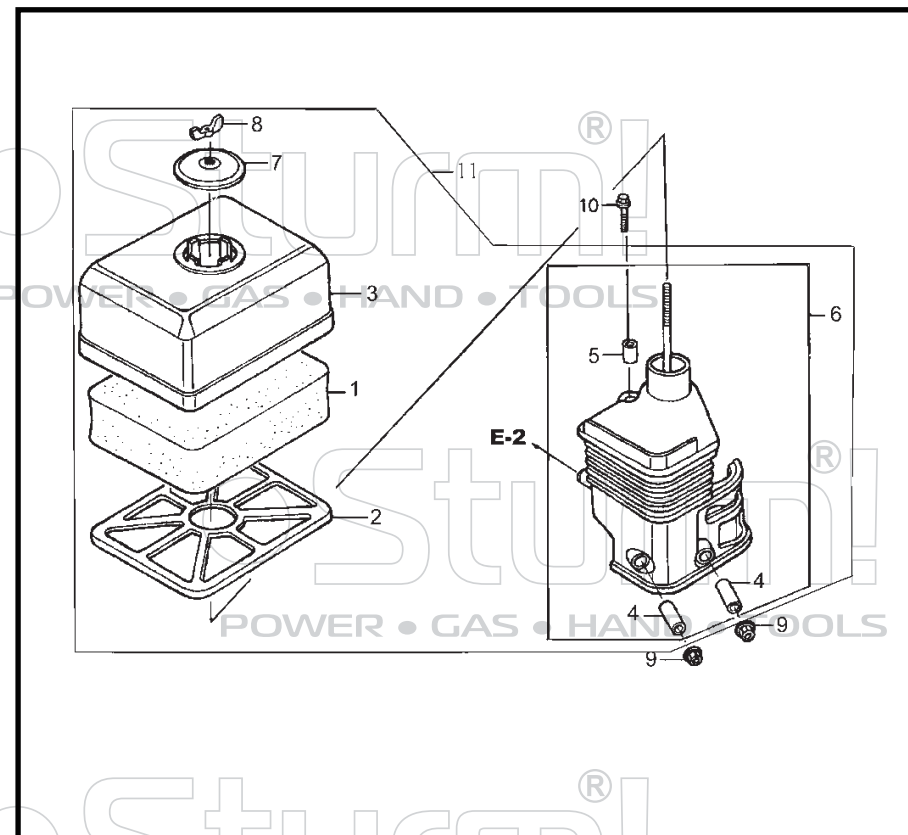

AIR CLEANER

NO.	PARTS NO.	DESCRIPTION	QTY.
1	17211-ZE1-000	ELEMENT, AIR/C	1
2	17212-ZE1-000	GRID, AIR CLEANER	1
3	17231-ZE1-000	COVER, AIR/C	1
4	17238-ZE7-010	COLLAR AIR/C	2
5	17239-ZE1-000	COLLAR B AIR/C	1
6	17410-Z1T-000	ELBOW COMP, AIR/C	1
7	17421-ZE1-000	CAP CLEANER	1
8	90325-044-000	NUT, TOOL BOX SET	1
9	94050-06000	NUT, FLANGE, 6MM	2
10	95701-06020-00	BOLT, FLANGE 6X20	1
11	17200-Z1T-000	AIR/C ASSY	1