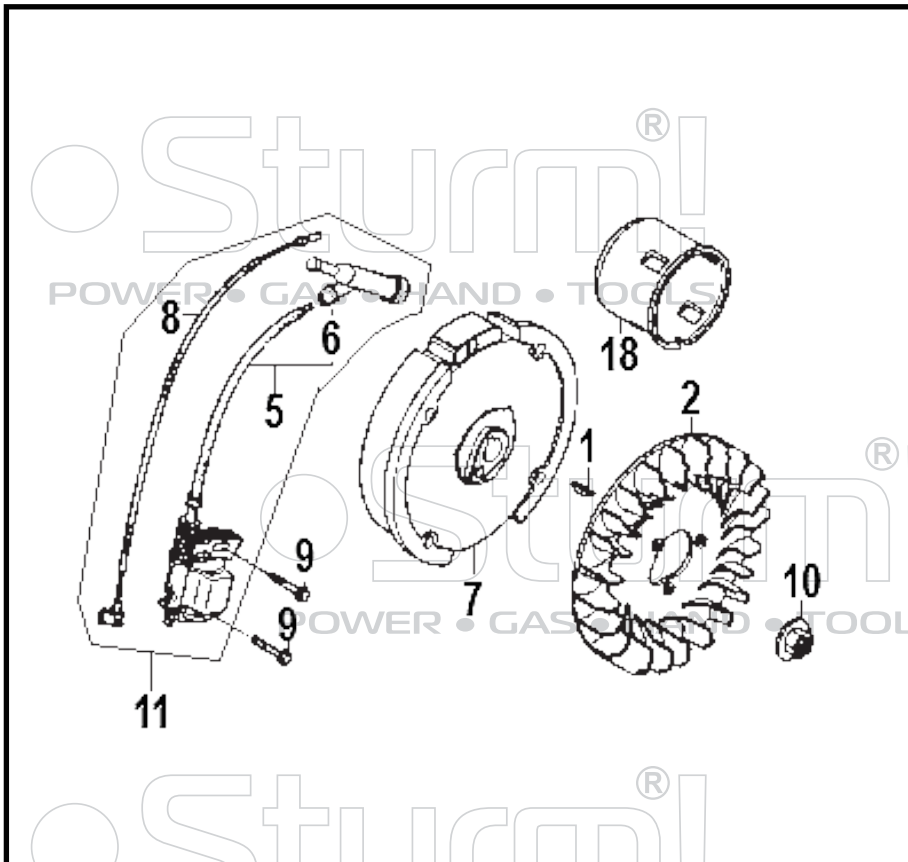

FLYWHEEL, COIL ASSY.

NO.	PARTS NO.	DESCRIPTION	QTY.
1	13331-357-000	KEY SPECIAL WOODRUFF 25X18	1
2	19511-Z1T-000	FAN, COOLING	1
5	30500-Z1T-023	COIL ASSY., IGNITION	1
6	30700-Z1T-003	CAP ASSY, NOISE SUPPRESSOR	1
7	31110-Z1T-003	FLYWHEEL COMP	1
8	36101-ZE1-010	CORD, STOP SWITCH	1
9	90121-952-000	BOLT, FLANGE	2
10	90201-Z1T-000	NUT, SPECIAL	1
11	3051B-Z1T-003	COIL ASSY. IGNITION	1
18	28451-Z1T-000	PULLEY STARTER	1