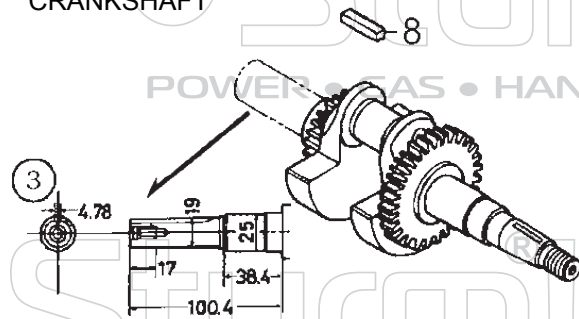

PART CATALOGUE FOR ENGINE

GX160H1 FOR PC8806 , PC8808

VERSION No. : ST20110818

CYLINDER HEAD

CRANK CASE

CRANK CASE COVER

CRANKSHAFT

PISTON

GAS DISTRI BUTTON ADJUSTMENT

STARTER SUBASSEMBLY

DEVERSION ASSY.

CARBURETOR

FLYWHEEL, COIL ASSY.

CONTROL SYSTEM

CYLINDER HEAD

NO.	PARTS NO.	DESCRIPTION	QTY.
1	12204-Z1T-300	GUIDE, IN VALVE	1
2	12205-Z1T-300	GUIDE, EXH VALVE	1
3	12210-Z1T-010	HEAD, ONLY CYLIN	1
5	12216-ZE5-300	CLIP, VALVE GUIDE	1
6	12251-Z1T-003	GASKET, CYLINDER HEAD	1
7	12310-ZE1-020	COVER COMP, HEAD	1
8	12391-ZE1-000	PKG, HEAD COVER	1
11	90013-883-000	BOLT, FLANGE	4
13	90047-ZE1-000	BOLT, STUD	2
14	94301-10160	DOWEL PIN	2
15	95701-08060-00	BOLT, FLANGE	4
16	98079-56846	SPARK PLUG(NGK, BPR6ES)	1

CRANK CASE

NO.	PARTS NO.	DESCRIPTION	QTY.
1	12000-Z1T-000	BARREL ASSY, CYLN	1
3	16510-Z1T-000	GOVERNOR ASSY	1
7	16531-z1t-000	SLIDER, GOVERNOR	1
8	16541-z1t-000	SHAFT, GOVERNOR ARM	1
9	90131-ze1-000	BOLT, PLUG, DRAIN 10MM	2
10	90451-ze1-000	WASHER THRUST 6MM	1
11	90601-ze1-000	WASHER, PLUG DRAIN 10.2MM	2
12	90602-ze1-000	CLIP, GOV HOLDER	1
13	91001-z1t-003	BEARING, BALL RADIAL 6205TMB	1
14	91202-z1t-003	OIL SEAL 25*41*6	1
17	94101-06800	WASHER, PLAIN, 6MM	2
18	94251-08000	PIN, LOCK, 8MM	1
20	06165-ze1-000	GOVERNOR KIT	1

CRANKSHAFT

NO.	PARTS NO.	DESCRIPTION	QTY.
3	13310-Z1T-800	CRANK SHAFT COMP	1
8	90745-ZE1-600	KEY, 4.78X4.78X38	1

Sturm![®]
POWER • GAS • HAND • TOOLS

PISTON

NO.	PARTS NO.	DESCRIPTION	QTY. [®]
1	13010-Z4P-003	RING SET, PISTON	1
2	13101-Z1T-010	PISTON	1
3	13111-Z1T-000	PIN, PISTON	1
4	13200-ZOT-800	CONN ROD ASSY	1
5	90001-ZE1-000	BOLT, CONN.ROD	2
6	90551-ZE1-000	CLIP PISTON PIN 18MM	2