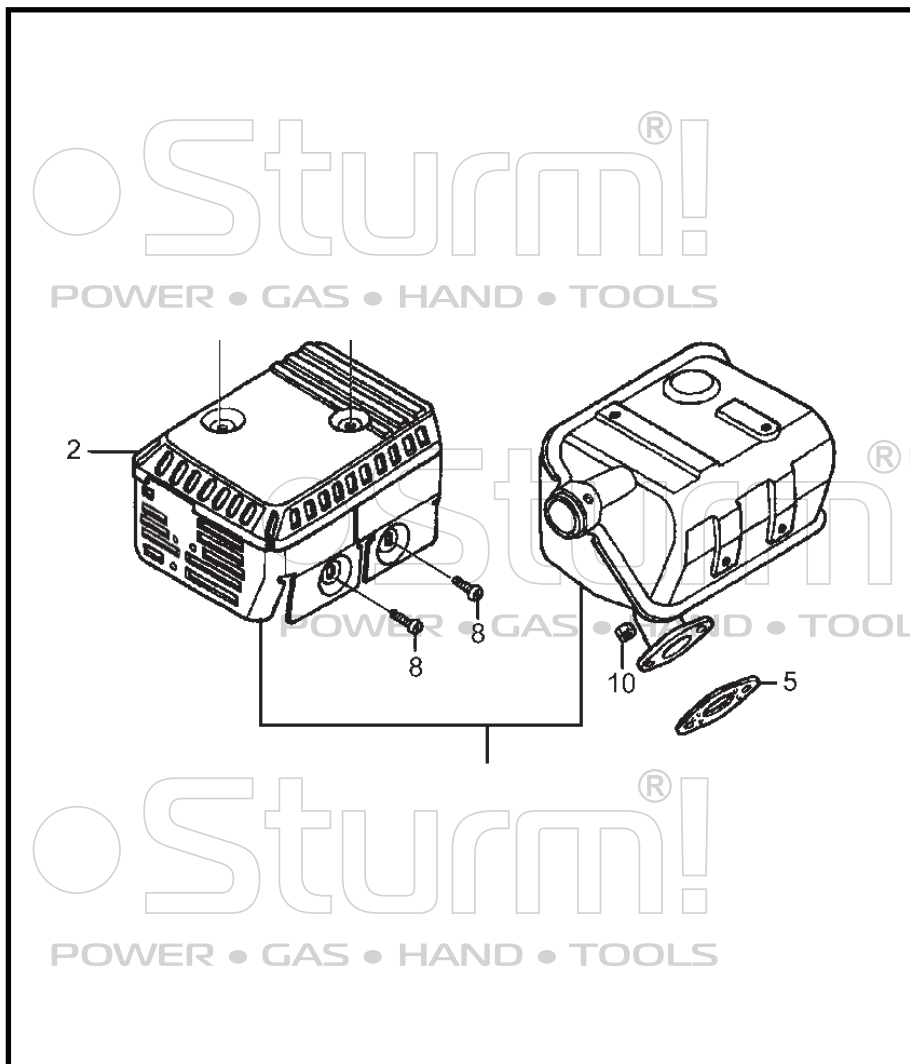

MUFFLER

NO.	PARTS NO.	DESCRIPTION	QTY.
1	18300-Z1T-010	MUFFLER ASSY	1
2	18320-Z1T-010	PROTECTOR, UPPER MUFFLER	1
5	18381-Z1T-003	GASKET, MUFFLER	1
8	90050-ZE1-000	SCREW, TAPPING, 5X8	4
10	94001-08000-05	NUT, HEX. 8MM	2