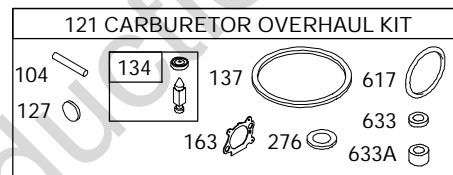

1319 WARNING LABEL

REQUIRED when replacing parts with warning labels affixed.

1058 OPERATOR'S MANUAL

1330 REPAIR MANUAL

1019 LABEL KIT

Illustrations cover a range of engines. Parts shown without corresponding text may not be used on your specific engine.
 3728-2 Assemblies include all parts shown in frames.