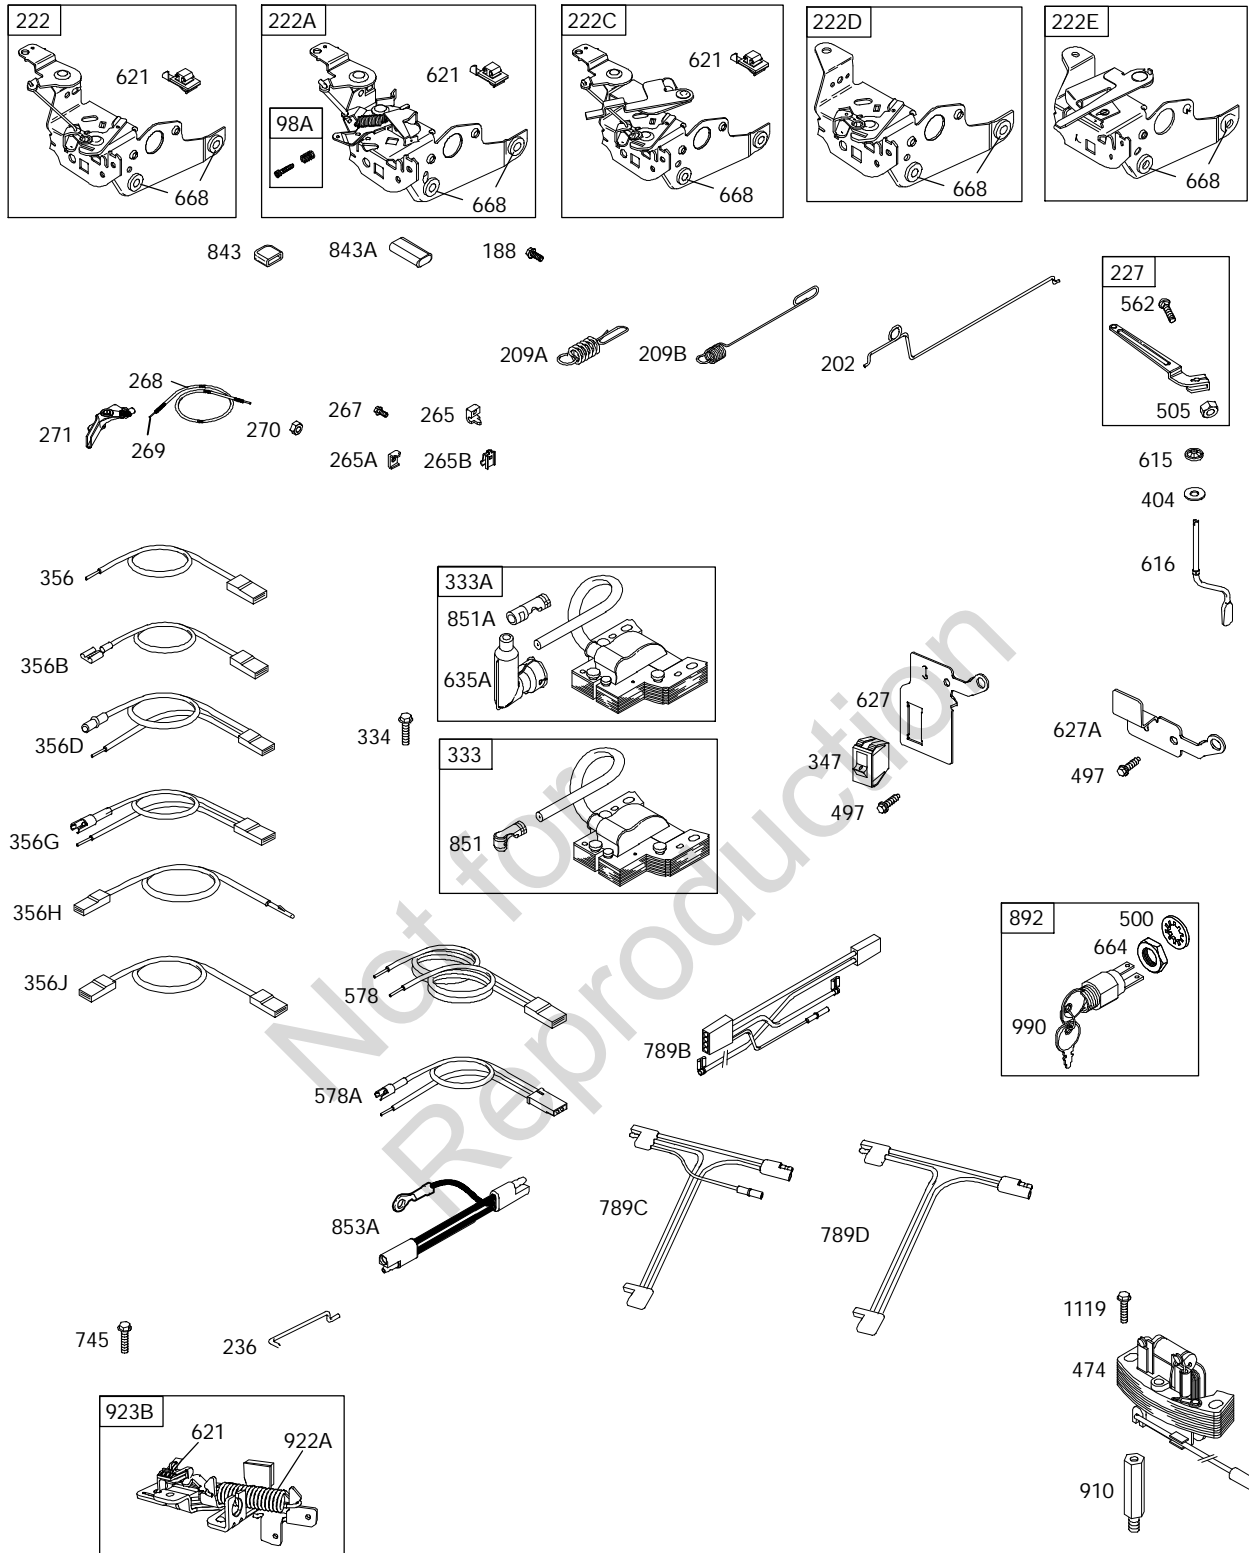

Illustrated Parts List

Model Series

126T00

TYPE NUMBERS
0004 through 7932.

TABLE OF CONTENTS

Air Cleaner	4
Blower Housing	7
Blower Housing/Shrouds	6
Camshaft	2
Carburetor	3
Controls	5
Crankshaft	2
Cylinder	2
Electric Starter	7
Electrical	5
Engine Sump	2
Exhaust System	4
Flywheel	7
Flywheel Brake	5
Fuel Supply	3
Governor Spring	5
Ignition	5
Kits/Gaskets	2 & 3
Lubrication	2
Piston Group	2
Rewind Starter	7
Valves	2

1319 WARNING LABEL

REQUIRED when replacing parts with warning labels affixed.

1058 OPERATOR'S MANUAL

1330 REPAIR MANUAL

1019 LABEL KIT

Illustrations cover a range of engines. Parts shown without corresponding text may not be used on your specific engine.
 3728-2 Assemblies include all parts shown in frames.

Illustrations cover a range of engines. Parts shown without corresponding text may not be used on your specific engine.
 3728-5 Assemblies include all parts shown in frames.

126T00

Illustrations cover a range of engines. Parts shown without corresponding text may not be used on your specific engine.
3728-6 Assemblies include all parts shown in frames.

REF. NO.	PART NO.	DESCRIPTION	REF. NO.	PART NO.	DESCRIPTION	REF. NO.	PART NO.	DESCRIPTION
127	D694468	Plug-Welch	133	398187	Float-Carburetor	187	791766	Line-Fuel
130	696564	Valve-Throttle	134	D398188	Kit-Needle/Seat			(Cut to Required Length)
		----- Note -----	137	Dz796610	Gasket-Float Bowl (1/8" Thick)	187A	791873	Line-Fuel (Molded)
		799466 Valve-Choke			----- Note -----	188	693399	Screw (Control Bracket)
		Used on Type No(s).			693981 Gasket-Float Bowl (1/16" Thick)	190	690940	Screw (Fuel Tank)
		3198, 3279, 3280,	146	690979	Key-Timing	202	691829	Link-Mechanical Governor
		3281, 6198, 6280,	163KDz	272653	Gasket-Air Cleaner			
		6281, 6679, 6683,						
		6706.						
130A	691203	Valve-Throttle						