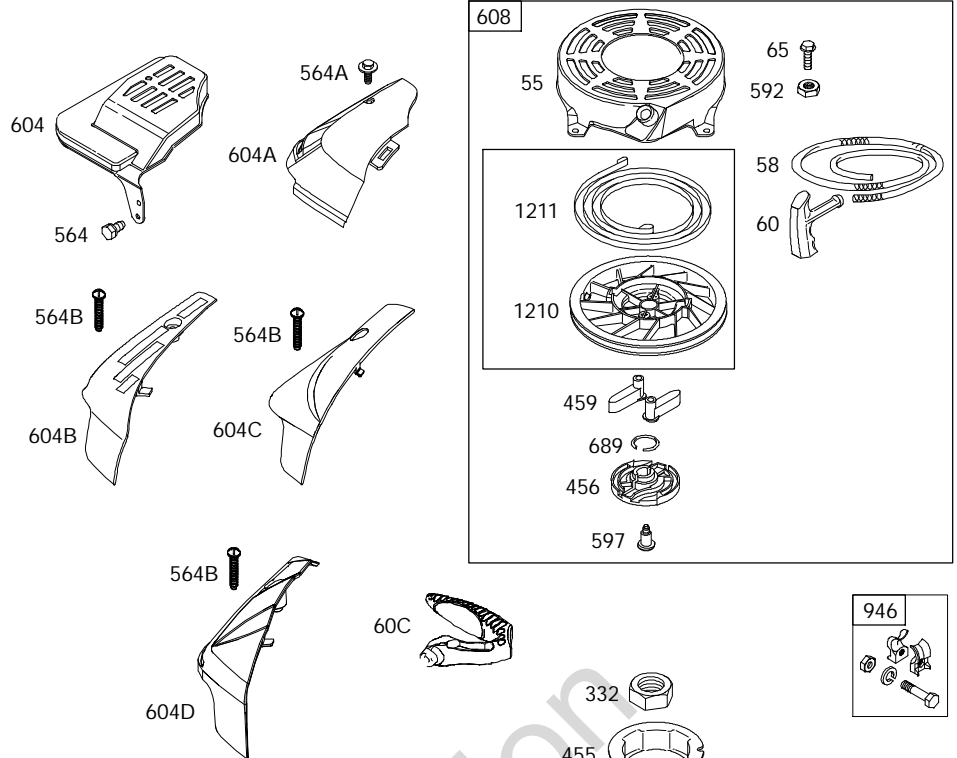

Illustrations cover a range of engines. Parts shown without corresponding text may not be used on your specific engine.
3728-7 Assemblies include all parts shown in frames.

126T00

REF. NO.	PART NO.	DESCRIPTION	REF. NO.	PART NO.	DESCRIPTION	REF. NO.	PART NO.	DESCRIPTION
1	590401	Cylinder Assembly (Used After Code Date 11063000). ----- Note ----- 697322 Cylinder Assembly (Used Before Code Date 11070100).	7	Kà799875	Gasket-Cylinder Head (Used After Code Date 11063000). ----- Note ----- 692249 Gasket-Cylinder Head (Used Before Code Date 11070100).	10	691125	Screw (Breather Assembly)
2	399269	Kit-Bushing/Seal (Magneto Side)	8	590395	Breather Assembly (Used After Code Date 11063000). ----- Note ----- 695250 Beather-Assembly (Used Before Code Date 11070100).	11	691781	Tube-Breather
3	K299819S	Seal-Oil (Magneto Side)				11B	691923	Tube-Breather
4	493279	Sump-Engine ----- Note ----- 498983 Sump-Engine Used on Type No(s). 0006, 0007, 0122, 0394.	9	Kà699472	Gasket-Breather (Used After Code Date 11063000). ----- Note ----- 699833 Gasket-Beather (Used Before Code Date 11070100).	12	K692232	Gasket-Crankcase (Cylinder Head)
5	590411	Head-Cylinder (Used After Code Date 11063000). ----- Note ----- 691160 Head-Cylinder (Used Before Code Date 11070100).				13	590422	Screw (Used After Code Date 11063000). ----- Note ----- 690912 Screw (Cylinder Head) (Used Before Code Date 11070100).
						15	691680	Plug-Oil Drain (Square Socket)

Not for
Reproduction