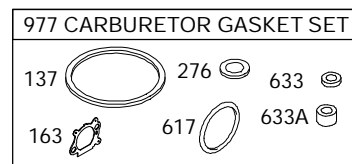

1319 WARNING LABEL

REQUIRED when replacing parts with warning labels affixed.

1058 OPERATOR'S MANUAL

1330 REPAIR MANUAL

1019 LABEL KIT

Illustrations cover a range of engines. Parts shown without corresponding text may not be used on your specific engine.
 3728-2 Assemblies include all parts shown in frames.