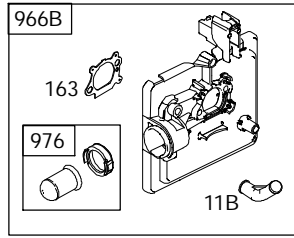

Illustrated Parts List

Model Series

126T00

TYPE NUMBERS
0004 through 7932.

TABLE OF CONTENTS

Air Cleaner	4
Blower Housing	7
Blower Housing/Shrouds	6
Camshaft	2
Carburetor	3
Controls	5
Crankshaft	2
Cylinder	2
Electric Starter	7
Electrical	5
Engine Sump	2
Exhaust System	4
Flywheel	7
Flywheel Brake	5
Fuel Supply	3
Governor Spring	5
Ignition	5
Kits/Gaskets	2 & 3
Lubrication	2
Piston Group	2
Rewind Starter	7
Valves	2

1319 WARNING LABEL

REQUIRED when replacing parts with warning labels affixed.

1058 OPERATOR'S MANUAL

1330 REPAIR MANUAL

1019 LABEL KIT

Illustrations cover a range of engines. Parts shown without corresponding text may not be used on your specific engine.
 3728-2 Assemblies include all parts shown in frames.

Illustrations cover a range of engines. Parts shown without corresponding text may not be used on your specific engine.
 3728-5 Assemblies include all parts shown in frames.

126T00

Illustrations cover a range of engines. Parts shown without corresponding text may not be used on your specific engine.
3728-6 Assemblies include all parts shown in frames.