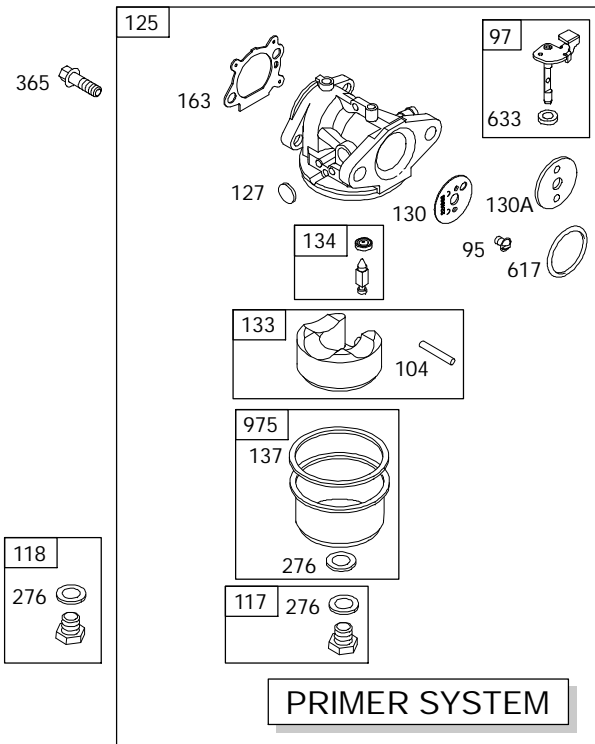

Illustrated Parts List

Model Series

126T00

TYPE NUMBERS
0004 through 7932.

TABLE OF CONTENTS

Air Cleaner	4
Blower Housing	7
Blower Housing/Shrouds	6
Camshaft	2
Carburetor	3
Controls	5
Crankshaft	2
Cylinder	2
Electric Starter	7
Electrical	5
Engine Sump	2
Exhaust System	4
Flywheel	7
Flywheel Brake	5
Fuel Supply	3
Governor Spring	5
Ignition	5
Kits/Gaskets	2 & 3
Lubrication	2
Piston Group	2
Rewind Starter	7
Valves	2

1319 WARNING LABEL

REQUIRED when replacing parts with warning labels affixed.

1058 OPERATOR'S MANUAL

1330 REPAIR MANUAL

1019 LABEL KIT

Illustrations cover a range of engines. Parts shown without corresponding text may not be used on your specific engine.
 3728-2 Assemblies include all parts shown in frames.

Illustrations cover a range of engines. Parts shown without corresponding text may not be used on your specific engine.
 3728-5 Assemblies include all parts shown in frames.

126T00

Illustrations cover a range of engines. Parts shown without corresponding text may not be used on your specific engine.
3728-6 Assemblies include all parts shown in frames.

REF. NO.	PART NO.	DESCRIPTION	REF. NO.	PART NO.	DESCRIPTION	REF. NO.	PART NO.	DESCRIPTION
127	D694468	Plug-Welch	133	398187	Float-Carburetor	187	791766	Line-Fuel
130	696564	Valve-Throttle	134	D398188	Kit-Needle/Seat			(Cut to Required Length)
		----- Note -----	137	Dz796610	Gasket-Float Bowl (1/8" Thick)	187A	791873	Line-Fuel (Molded)
		799466 Valve-Choke			----- Note -----	188	693399	Screw (Control Bracket)
		Used on Type No(s).			693981 Gasket-Float Bowl (1/16" Thick)	190	690940	Screw (Fuel Tank)
		3198, 3279, 3280,	146	690979	Key-Timing	202	691829	Link-Mechanical Governor
		3281, 6198, 6280,	163KDz	272653	Gasket-Air Cleaner			
		6281, 6679, 6683,						
		6706.						
130A	691203	Valve-Throttle						