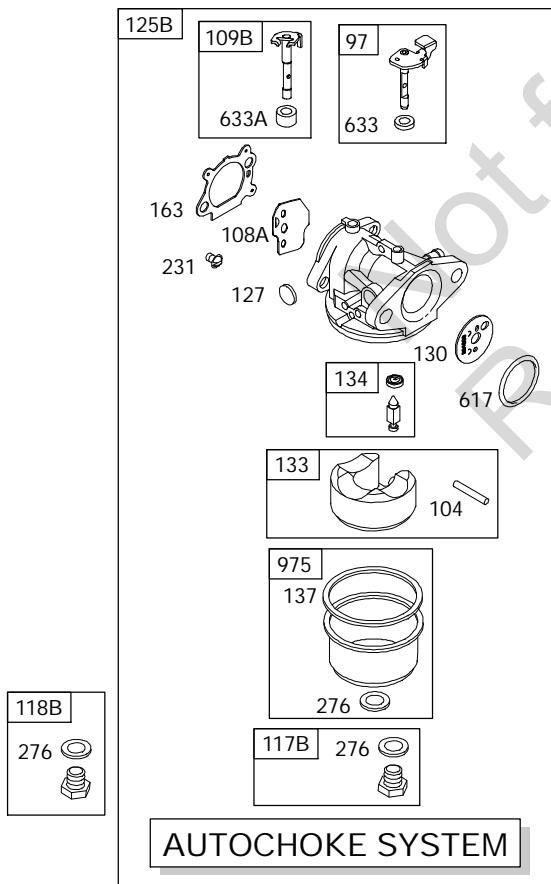

Illustrated Parts List

Model Series

126T00

TYPE NUMBERS
0004 through 7932.

TABLE OF CONTENTS

Air Cleaner	4
Blower Housing	7
Blower Housing/Shrouds	6
Camshaft	2
Carburetor	3
Controls	5
Crankshaft	2
Cylinder	2
Electric Starter	7
Electrical	5
Engine Sump	2
Exhaust System	4
Flywheel	7
Flywheel Brake	5
Fuel Supply	3
Governor Spring	5
Ignition	5
Kits/Gaskets	2 & 3
Lubrication	2
Piston Group	2
Rewind Starter	7
Valves	2

1319 WARNING LABEL

REQUIRED when replacing parts with warning labels affixed.

1058 OPERATOR'S MANUAL

1330 REPAIR MANUAL

1019 LABEL KIT

Illustrations cover a range of engines. Parts shown without corresponding text may not be used on your specific engine.
 3728-2 Assemblies include all parts shown in frames.

Illustrations cover a range of engines. Parts shown without corresponding text may not be used on your specific engine.
 3728-5 Assemblies include all parts shown in frames.

126T00

Illustrations cover a range of engines. Parts shown without corresponding text may not be used on your specific engine.
3728-6 Assemblies include all parts shown in frames.

REF. NO.	PART NO.	DESCRIPTION	REF. NO.	PART NO.	DESCRIPTION	REF. NO.	PART NO.	DESCRIPTION
127	D694468	Plug-Welch	133	398187	Float-Carburetor	187	791766	Line-Fuel
130	696564	Valve-Throttle	134	D398188	Kit-Needle/Seat			(Cut to Required Length)
		----- Note -----	137	Dz796610	Gasket-Float Bowl (1/8" Thick)	187A	791873	Line-Fuel (Molded)
		799466 Valve-Choke			----- Note -----	188	693399	Screw (Control Bracket)
		Used on Type No(s).			693981 Gasket-Float Bowl (1/16" Thick)	190	690940	Screw (Fuel Tank)
		3198, 3279, 3280,	146	690979	Key-Timing	202	691829	Link-Mechanical Governor
		3281, 6198, 6280,	163KDz	272653	Gasket-Air Cleaner			
		6281, 6679, 6683,						
		6706.						
130A	691203	Valve-Throttle						