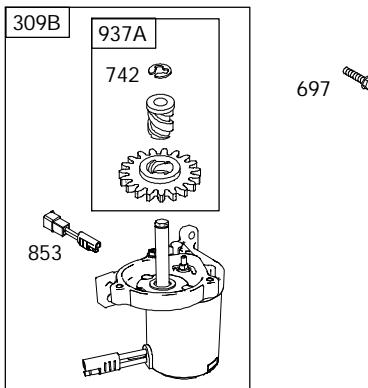

Illustrations cover a range of engines. Parts shown without corresponding text may not be used on your specific engine.
3728-7 Assemblies include all parts shown in frames.

126T00

REF. NO.	PART NO.	DESCRIPTION	REF. NO.	PART NO.	DESCRIPTION	REF. NO.	PART NO.	DESCRIPTION
1	590401	Cylinder Assembly (Used After Code Date 11063000). ----- Note ----- 697322 Cylinder Assembly (Used Before Code Date 11070100).	7	Kà799875	Gasket-Cylinder Head (Used After Code Date 11063000). ----- Note ----- 692249 Gasket-Cylinder Head (Used Before Code Date 11070100).	10	691125	Screw (Breather Assembly)
2	399269	Kit-Bushing/Seal (Magneto Side)	8	590395	Breather Assembly (Used After Code Date 11063000). ----- Note ----- 695250 Beather-Assembly (Used Before Code Date 11070100).	11	691781	Tube-Breather
3	K299819S	Seal-Oil (Magneto Side)				11B	691923	Tube-Breather
4	493279	Sump-Engine ----- Note ----- 498983 Sump-Engine Used on Type No(s). 0006, 0007, 0122, 0394.	9	Kà699472	Gasket-Breather (Used After Code Date 11063000). ----- Note ----- 699833 Gasket-Beather (Used Before Code Date 11070100).	12	K692232	Gasket-Crankcase (Cylinder Head)
5	590411	Head-Cylinder (Used After Code Date 11063000). ----- Note ----- 691160 Head-Cylinder (Used Before Code Date 11070100).				13	590422	Screw (Used After Code Date 11063000). ----- Note ----- 690912 Screw (Cylinder Head) (Used Before Code Date 11070100).
						15	691680	Plug-Oil Drain (Square Socket)

Not for
Reproduction