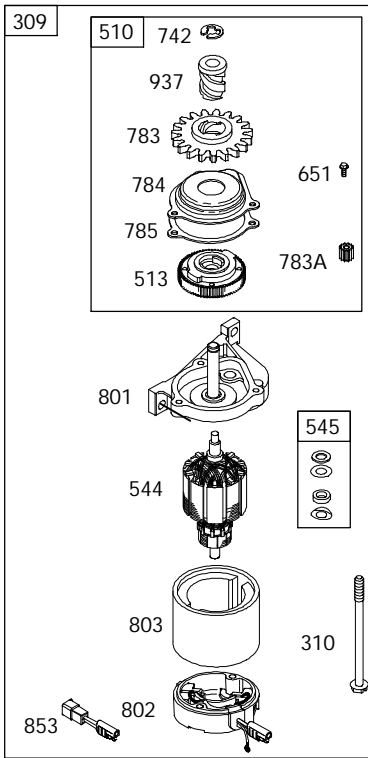

Illustrations cover a range of engines. Parts shown without corresponding text may not be used on your specific engine.
3728-7 Assemblies include all parts shown in frames.

126T00

REF. NO.	PART NO.	DESCRIPTION	REF. NO.	PART NO.	DESCRIPTION	REF. NO.	PART NO.	DESCRIPTION
1	590401	Cylinder Assembly (Used After Code Date 11063000). ----- Note ----- 697322 Cylinder Assembly (Used Before Code Date 11070100).	7	Kà799875	Gasket-Cylinder Head (Used After Code Date 11063000). ----- Note ----- 692249 Gasket-Cylinder Head (Used Before Code Date 11070100).	10	691125	Screw (Breather Assembly)
2	399269	Kit-Bushing/Seal (Magneto Side)	8	590395	Breather Assembly (Used After Code Date 11063000). ----- Note ----- 695250 Beather-Assembly (Used Before Code Date 11070100).	11	691781	Tube-Breather
3	K299819S	Seal-Oil (Magneto Side)				11B	691923	Tube-Breather
4	493279	Sump-Engine ----- Note ----- 498983 Sump-Engine Used on Type No(s). 0006, 0007, 0122, 0394.	9	Kà699472	Gasket-Breather (Used After Code Date 11063000). ----- Note ----- 699833 Gasket-Beather (Used Before Code Date 11070100).	12	K692232	Gasket-Crankcase (Cylinder Head)
5	590411	Head-Cylinder (Used After Code Date 11063000). ----- Note ----- 691160 Head-Cylinder (Used Before Code Date 11070100).				13	590422	Screw (Used After Code Date 11063000). ----- Note ----- 690912 Screw (Cylinder Head) (Used Before Code Date 11070100).
						15	691680	Plug-Oil Drain (Square Socket)

Not for
Reproduction