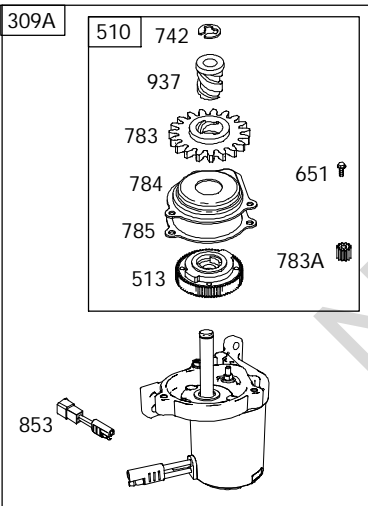

Illustrations cover a range of engines. Parts shown without corresponding text may not be used on your specific engine.
3728-7 Assemblies include all parts shown in frames.

126T00

REF. NO.	PART NO.	DESCRIPTION	REF. NO.	PART NO.	DESCRIPTION	REF. NO.	PART NO.	DESCRIPTION
1	590401	Cylinder Assembly (Used After Code Date 11063000). ----- Note ----- 697322 Cylinder Assembly (Used Before Code Date 11070100).	7	Kà799875	Gasket-Cylinder Head (Used After Code Date 11063000). ----- Note ----- 692249 Gasket-Cylinder Head (Used Before Code Date 11070100).	10	691125	Screw (Breather Assembly)
2	399269	Kit-Bushing/Seal (Magneto Side)	8	590395	Breather Assembly (Used After Code Date 11063000). ----- Note ----- 695250 Beather-Assembly (Used Before Code Date 11070100).	11	691781	Tube-Breather
3	K299819S	Seal-Oil (Magneto Side)				11B	691923	Tube-Breather
4	493279	Sump-Engine ----- Note ----- 498983 Sump-Engine Used on Type No(s). 0006, 0007, 0122, 0394.	9	Kà699472	Gasket-Breather (Used After Code Date 11063000). ----- Note ----- 699833 Gasket-Beather (Used Before Code Date 11070100).	12	K692232	Gasket-Crankcase (Cylinder Head)
5	590411	Head-Cylinder (Used After Code Date 11063000). ----- Note ----- 691160 Head-Cylinder (Used Before Code Date 11070100).				13	590422	Screw (Used After Code Date 11063000). ----- Note ----- 690912 Screw (Cylinder Head) (Used Before Code Date 11070100).
						15	691680	Plug-Oil Drain (Square Socket)

Not for
Reproduction