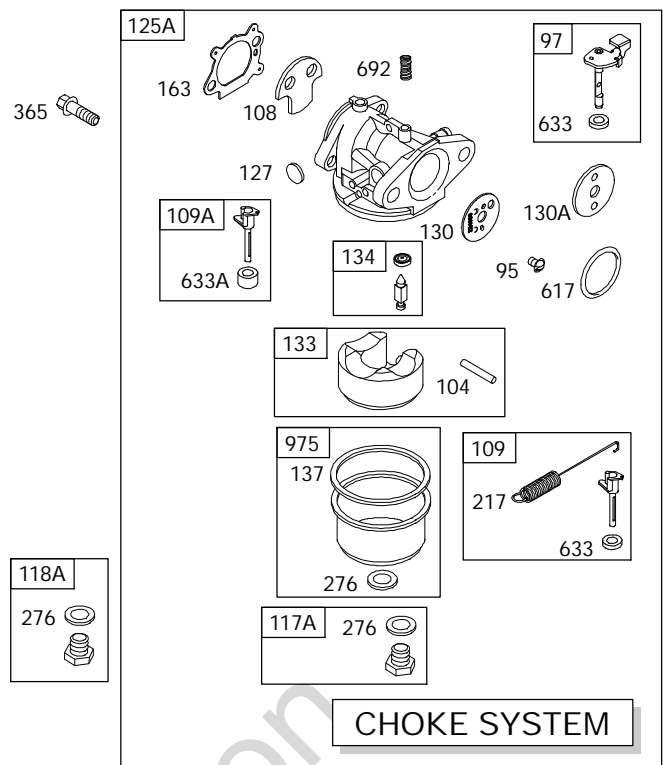

Illustrated Parts List

Model Series

126T00

TYPE NUMBERS
0004 through 7932.

TABLE OF CONTENTS

Air Cleaner	4
Blower Housing	7
Blower Housing/Shrouds	6
Camshaft	2
Carburetor	3
Controls	5
Crankshaft	2
Cylinder	2
Electric Starter	7
Electrical	5
Engine Sump	2
Exhaust System	4
Flywheel	7
Flywheel Brake	5
Fuel Supply	3
Governor Spring	5
Ignition	5
Kits/Gaskets	2 & 3
Lubrication	2
Piston Group	2
Rewind Starter	7
Valves	2

1319 WARNING LABEL

REQUIRED when replacing parts with warning labels affixed.

1058 OPERATOR'S MANUAL

1330 REPAIR MANUAL

1019 LABEL KIT

Illustrations cover a range of engines. Parts shown without corresponding text may not be used on your specific engine.
 3728-2 Assemblies include all parts shown in frames.

Illustrations cover a range of engines. Parts shown without corresponding text may not be used on your specific engine.
 3728-5 Assemblies include all parts shown in frames.

126T00

Illustrations cover a range of engines. Parts shown without corresponding text may not be used on your specific engine.
3728-6 Assemblies include all parts shown in frames.

REF. NO.	PART NO.	DESCRIPTION	REF. NO.	PART NO.	DESCRIPTION	REF. NO.	PART NO.	DESCRIPTION
127	D694468	Plug-Welch	133	398187	Float-Carburetor	187	791766	Line-Fuel
130	696564	Valve-Throttle	134	D398188	Kit-Needle/Seat			(Cut to Required Length)
		----- Note -----	137	Dz796610	Gasket-Float Bowl (1/8" Thick)	187A	791873	Line-Fuel (Molded)
		799466 Valve-Choke			----- Note -----	188	693399	Screw (Control Bracket)
		Used on Type No(s).			693981 Gasket-Float Bowl (1/16" Thick)	190	690940	Screw (Fuel Tank)
		3198, 3279, 3280,	146	690979	Key-Timing	202	691829	Link-Mechanical Governor
		3281, 6198, 6280,	163KDz	272653	Gasket-Air Cleaner			
		6281, 6679, 6683,						
		6706.						
130A	691203	Valve-Throttle						