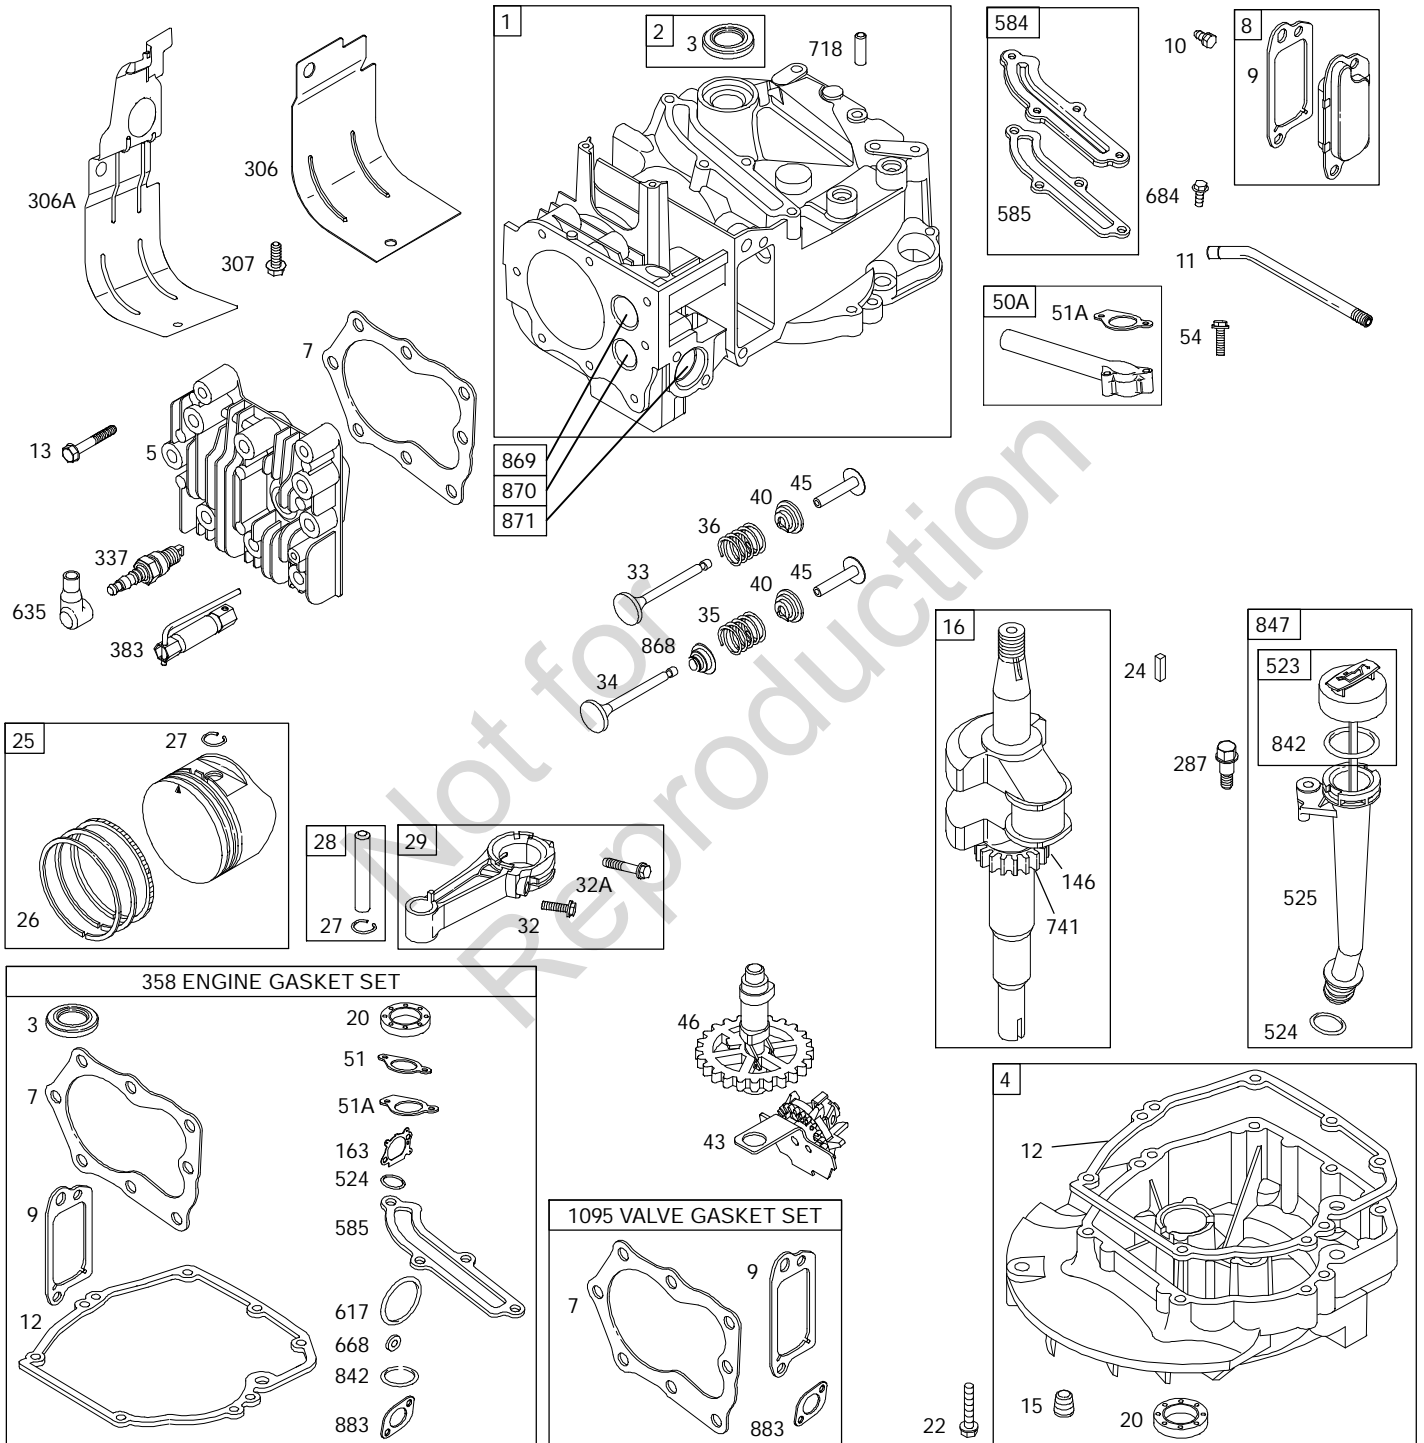

Illustrated Parts List

Model Series

126T00

TYPE NUMBERS
0004 through 7932.

TABLE OF CONTENTS

Air Cleaner	4
Blower Housing	7
Blower Housing/Shrouds	6
Camshaft	2
Carburetor	3
Controls	5
Crankshaft	2
Cylinder	2
Electric Starter	7
Electrical	5
Engine Sump	2
Exhaust System	4
Flywheel	7
Flywheel Brake	5
Fuel Supply	3
Governor Spring	5
Ignition	5
Kits/Gaskets	2 & 3
Lubrication	2
Piston Group	2
Rewind Starter	7
Valves	2

1319 WARNING LABEL

REQUIRED when replacing parts with warning labels affixed.

1058 OPERATOR'S MANUAL

1330 REPAIR MANUAL

1019 LABEL KIT

Illustrations cover a range of engines. Parts shown without corresponding text may not be used on your specific engine.
 3728-2 Assemblies include all parts shown in frames.