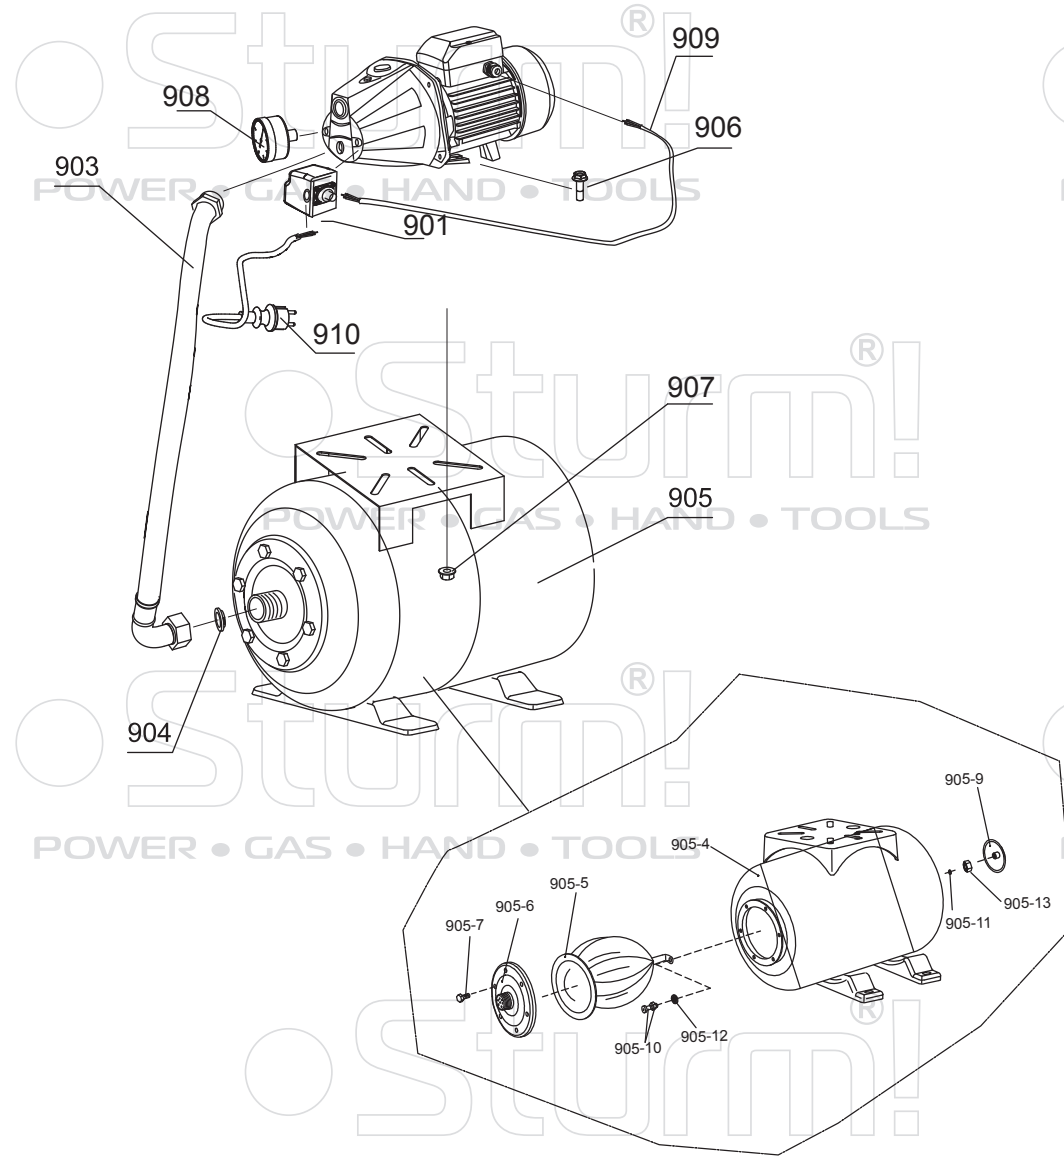

Sturmi!
POWER • GAS • HAND • TOOLS

WP97800, WP97110, WP97130

NO.	DESCRIPTION	NO.	DESCRIPTION
1	DISCHARGE PLUG	20	SPLIT RING
2	"O" RING	21	BOLT
3	CHARGE PLUG	22	DROPS GUARD
4	"O" RING	23	MECHANICAL SEAL
5	GANGE PLUG	24	BOLT
6	SWITCH PLUG	25	TERMINAL COVER
7	PUMP CASING	26	SCREW
8	"O" RING	27	CABLE PRESSER
9	VENTURI PIPE	28	TERMINAL BOARD
10	"O" RING	29	CAPACITOR
11	DIFFUSER	30	CASING WITH WOUND STATOR
12	"O" RING	31	STAND
13	IMPELLER	32	STAND PIN
15	PUMP SUPPORT	33	FAIRLEAD
16	BOLT	34	DRIVING CAP
17	BEARING	35	FAN
18	KEY	36	FAN COVER
19	ROTOR		

UK-ST20151119

Sturmi!
POWER • GAS • HAND • TOOLS

Sturmi!
POWER • GAS • HAND • TOOLS

WP97800, WP97110, WP97130

NO.	DESCRIPTION
901	MECHANISM PRESSURE SWITCH
903	SOFT TUBE
904	SEALING WASHER
905	PRESSURE POT
905-4	PRESSURE POT BODY
905-5	WATER VESICLE
905-6	FLANGE
905-7	BOLT
905-9	VALVE COVER
905-10	VALVE
905-11	WASHER
905-12	PRESS PLATE
905-13	NUT
906	BOLT
907	NUT
908	PRESSURE METER
909	CORD
910	CORD&PLUG