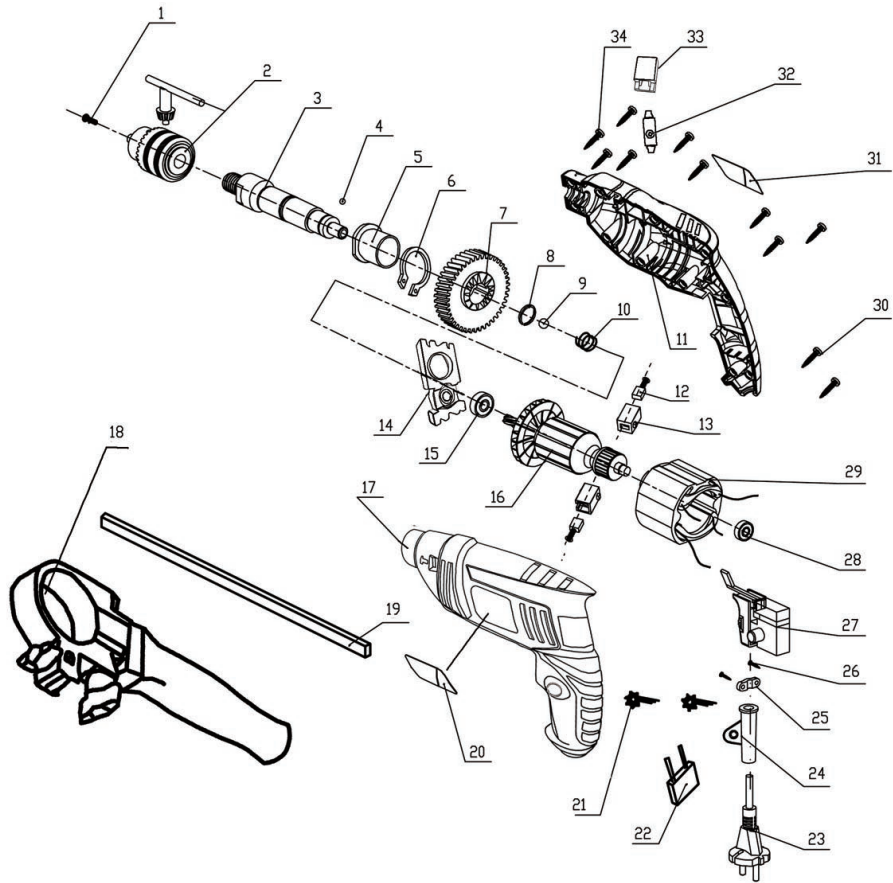

ДУС-2180

NO.	DESCRIPTION	NO.	DESCRIPTION
1	chuck screw	18	Side handle
2	Chuck	19	Ruler
3	Out-put shaft	20	Name plate
4	Steel ball	21	Inductance
5	Steel bushing	22	Capacitance
6	Seal ring	23	Cable
7	Gear	24	Cable jacket
8	Seal ring	25	Cable clip
9	Steel ball	26	Screw
10	Spring	27	Switch
11	housing(A)	28	Bearing
12	Carbon brush	29	Stator
13	Brush holder	30	Screw
14	Impact block	31	Name plate
15	Bearing	32	Impact piece
16	Rotor	33	Impact button
17	housing(B)	34	Screw