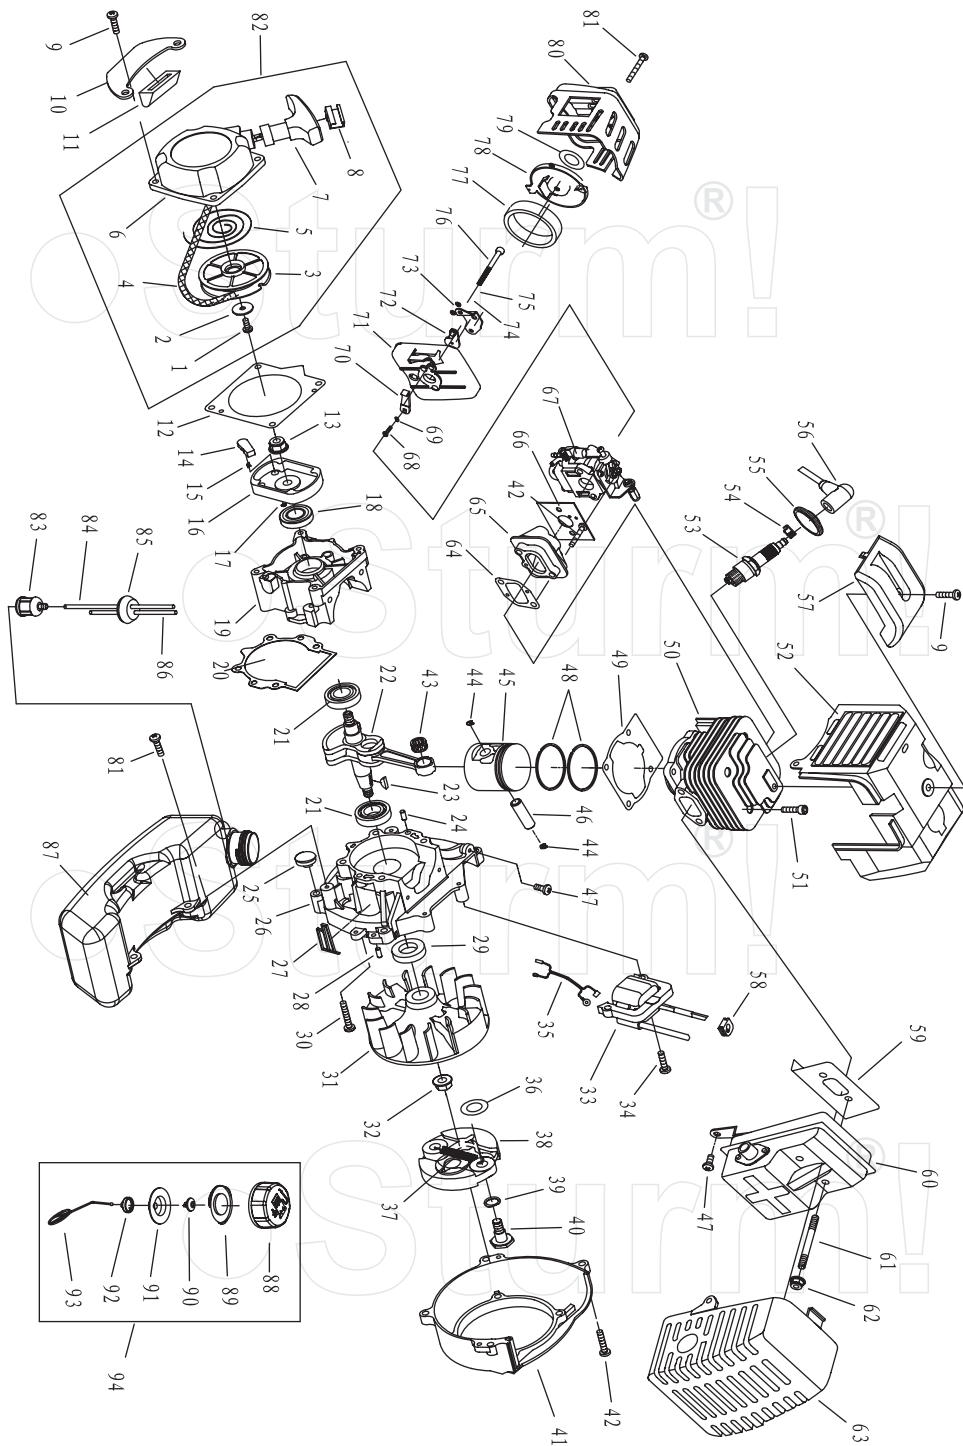

Engine for BT8952D

No.	DESCRIPTION	NO.	DESCRIPTION	NO.	DESCRIPTION
1	SCREW M5X12-9.8-DZ	33	STATOR	65	ADMITTING PIPE
2	WASHER	34	BOLT M5X20	66	GASKET
3	START ROPE REEL	35	CORD COMP.	67	CARBURETOR
4	ROPE	36	WASHER B	68	SCREW ST2.9X6.5
5	RECOIL SPRING	37	SPRING	69	WASHER 3
6	START COVER ASS'Y	38	EXPANDER	70	CHOKE HANDLE
7	START HANDLE	39	WASHER	71	INSIDE COVER
8	RING	40	SCREW PIN	72	CHOKE
9	SCREW M5X20	41	FAN COVER	73	BAFFLE
10	STAND	42	BOLT M5X25	74	WASHER 5
11	RUBBER COVER	43	BEARING	75	WASHER 5
12	GASKET	44	RING	76	SCREW M5X55
13	NUT M8	45	PISTON	77	FILTER NET
14	START CLAW	46	PISTON PIN	78	INSIDE COVER
15	START SPRING	47	BOLT M5X12	79	O-WASHER 3.15X1.8
16	START REEL	48	PISTON RING	80	OUTSIDE COVER
17	STOP RING 4	49	GASKET	81	SCREW M5X16
18	OIL-SEAL	50	CYLINDER	82	STARTER
19	CRANK CASE	51	SCREW M5X20	83	CLEANER COVER
20	GASKET	52	GUIDE COVER ASS'Y	84	FUEL PIPE
21	BEARING 6202/P5	53	SPARK PLUG	85	PLUG
22	CRANK SHAFT	54	SPRING	86	FUEL PIPE
23	KEY 3X13	55	PLUG CAP	87	FUEL TANK
24	PIN B5X12	56	CAP	88	FUEL TANK LID
25	RUBBER WASHER	57	COVER	89	GASKET
26	CRANK CASE	58	PLUG	90	INLET
27	GUIDE COVER	59	GASKET	91	INSIDE COVER
28	PIN B4X10	60	MUFFLER	92	LID
29	OIL-SEAL	61	BOLT	93	CHAIN
30	SCREW M5X30	62	NUT M6	94	FUEL TANK LID COMP.
31	FLY WHEEL	63	MUFFLER COVER		
32	NUT M8	64	ADMITTING PIPE		

RU091110-1

Sturm!