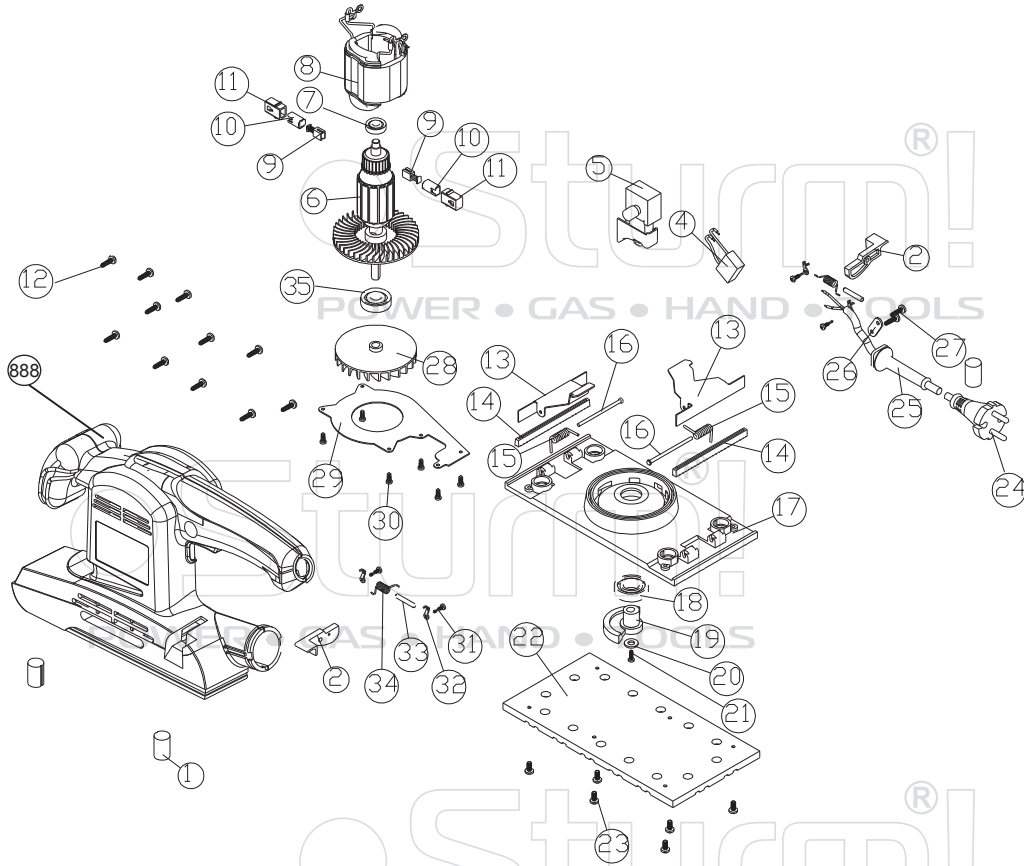

Sturm!

POWER • GAS • HAND • TOOLS

POWER • GAS • HAND • TOOLS

Sturm!

OS8030

POWER • GAS • HAND • TOOLS

NO.	DESCRIPTION	NO.	DESCRIPTION
1	RUBBER FOOT	20	WASHER
2	CLAMPING DEVICE	21	SCREW
4	CAPACITOR	22	RUBBER PLATE
5	SWITCH ASSEMBLY	23	SCREW
6	ROTOR ASSEMBLY	24	PLUG & CORD
7	BEARING 607Z	25	CORD SLEEVE
8	STATOR ASSEMBLY	26	CORD CLAMP
9	CARBON BRUSH	27	TAPPING SCREW
10	BRUSH CASE	28	FAN
11	BRUSH HOLDER	29	CONNECTOR
12	TAPPING SCREW	30	SCREW
13	CLAMP	31	TAPPING SCREW
14	RUBBER CUSHION	32	PIN CLAMP
15	SPRING	33	SPRING PIN
16	SPRING PIN	34	SPRING
17	BASE PLATE	35	BEARING 608Z
18	BEARING 6002Z	888	HOUSING ASSEMBLE
19	BALANCER		

ST20101207-02

Sturm!

POWER • GAS • HAND • TOOLS

Sturm!

POWER • GAS • HAND • TOOLS