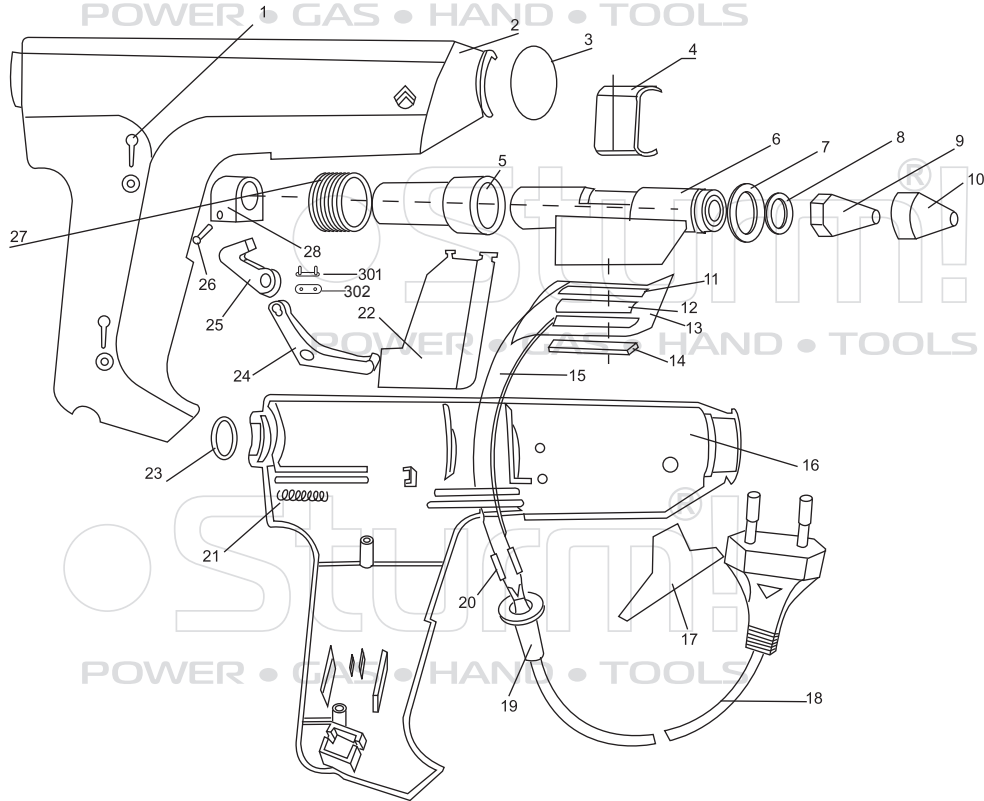

Sturm!

POWER • GAS • HAND • TOOLS

Sturm!

GG2470C

POWER • GAS • HAND • TOOLS

NO.	DESCRIPTION	NO.	DESCRIPTION
1	SCREW	16	1/2 SHELL
2	1/2 SHELL	17	SUPPORT
3	MOUNTING SPRING	18	CABLE + PLUG
4	SAFETY HOOK	19	CABLE GUARD
5	STICK GUIDE TUBE	20	RETRACTABLE SLEEVE
6	STICK HOLDER	21	SPRING
7	HEAT INSULATION WASHER	22	TRIGGER
8	RUBBER WASHER	23	RING
9	NOZZLE	24	ROD
10	NOZZLE CAP	25	ROD
11	ELECTRODE	26	PIN
12	HEATING UNIT	27	ELASTIC WASHER
13	INSULATION COATING	28	STICK PUSHER
14	HEATING UNIT ATTACHMENT	301	LINK
15	WIRE	302	FASTENER