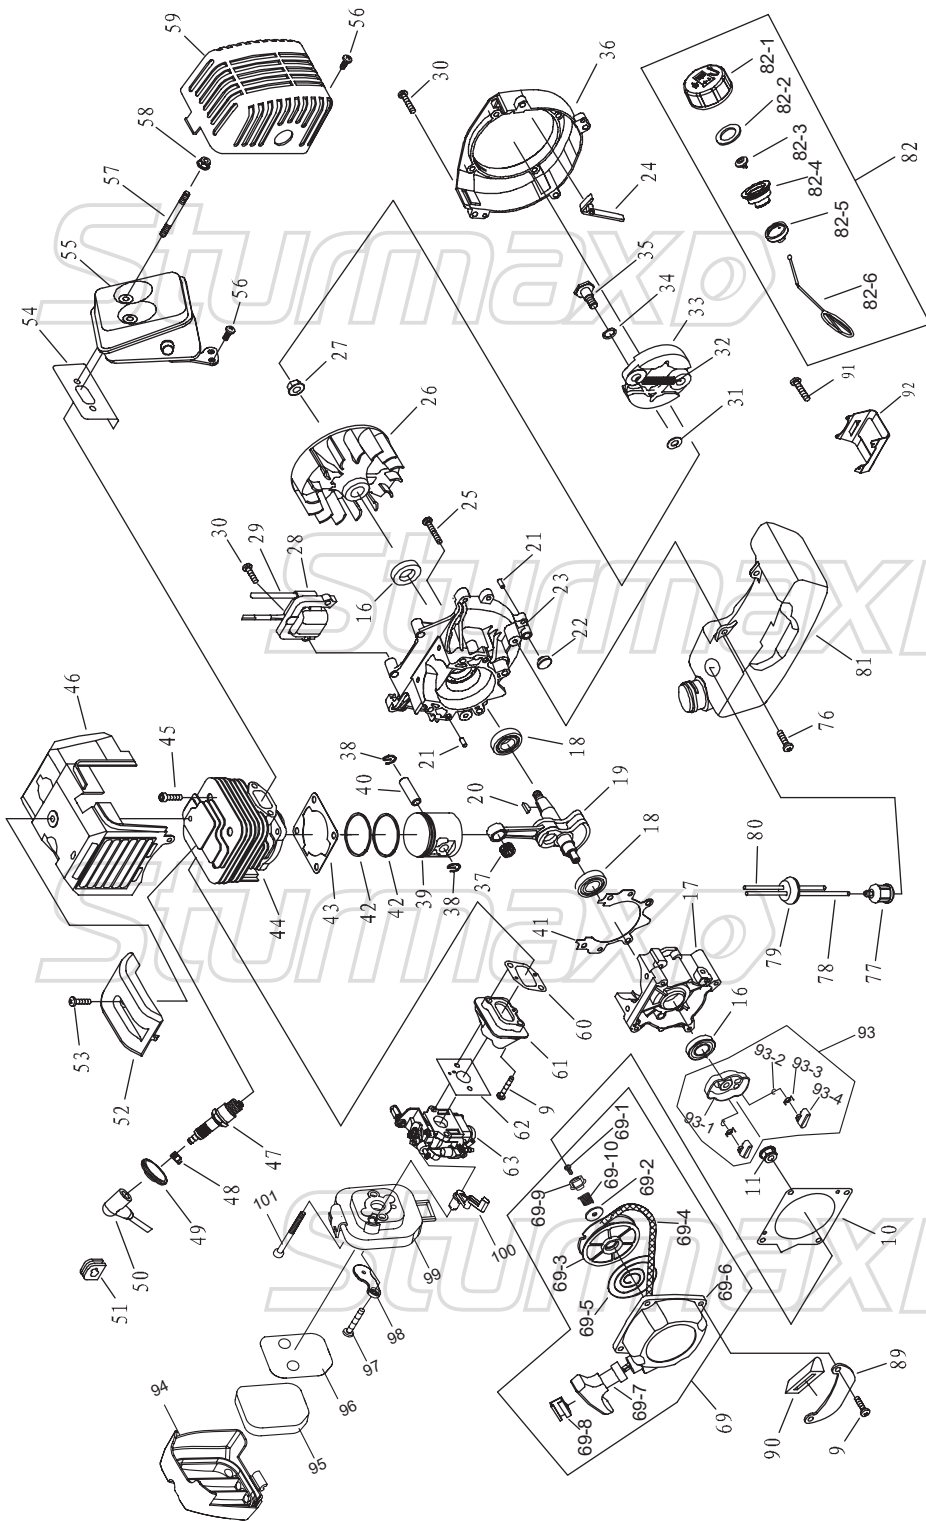

ENGINE FOR BTM8933S

NO.	DESCRIPTION	NO.	DESCRIPTION	NO.	DESCRIPTION
9	SCREW M5X20	44	CYLINDER	76	SCREW M5X16
10	GASKET	45	SCREW	77	CLEANER COVER
11	NUT	46	GUIDE COVER ASS'Y	78	OUTLET FUEL PIPE
16	OIL-SEAL	47	SPARK PLUG	79	PLUG
17	CRANK CASE	48	SPRING	80	INLET FUEL PIPE
18	BEARING 6201/P5	49	PLUG COVER	81	FUEL TANK
19	CRANK SHAFT	50	PLUG CAP	82-1	LID ASS'Y
20	KEY	51	PLUG	82-2	FUEL TANK LID
21	PIN	52	UPPER COVER	82-2	GASKET
22	RUBBER WASHER	53	SCREW	82-3	INLET
23	CRANK CASE	54	GASKET	82-4	INSIDE COVER
24	FLASH PAN	55	MUFFLER	82-5	LID
25	SCREW M5X30	56	SCREW	82-6	CHAIN
26	MAGNETO ROTO COMP	57	BOLT	89	STAND
27	NUT	58	NUT	90	RUBBER COVER
28	IGNITION COLL COMP	59	MUFFLER COVER	91	SCREW M5X20
29	CORD COMP	60	GASKET	92	BRACKET
30	BOLT M5X20	61	ADMITTING PIPE	93	STARTER PULLEY ASS'Y
31	WASHER B	62	GASKET	93-1	STARTER REEL
32	SPRING	63	CARBURETOR	93-2	STOP RING
33	EXPANDER	69	STARTER	93-3	STARTER PAWL SPRING
34	WASHER	69-1	SCREW	93-4	STARTER PAWL
35	SCREW PIN	69-2	WASHER	94	CLEANER OUTSIDE COVER
36	FAN COVER	69-3	START ROPE REEL	95	CLEANER ELEMENT
37	BEARING	69-4	ROPE	96	DEFENDER FOR CLEANER ELEMENT
38	RING	69-5	RECOIL SPRING	97	SCREW ST4.2X12-F-H
39	PISTON	69-6	START COVER ASS'Y	98	CHOKE
40	PISTON PIN	69-7	START HANDLE	99	CLEANER INSIDE COVER
41	GASKET	69-8	RING	100	CHOKE HANDLE
42	PISTON RING	69-9	START RATCHET	101	SCREW M5X55
43	GASKET	69-10	EASY START COIL-SPRING		

UKW231109BT

Sturmaxo