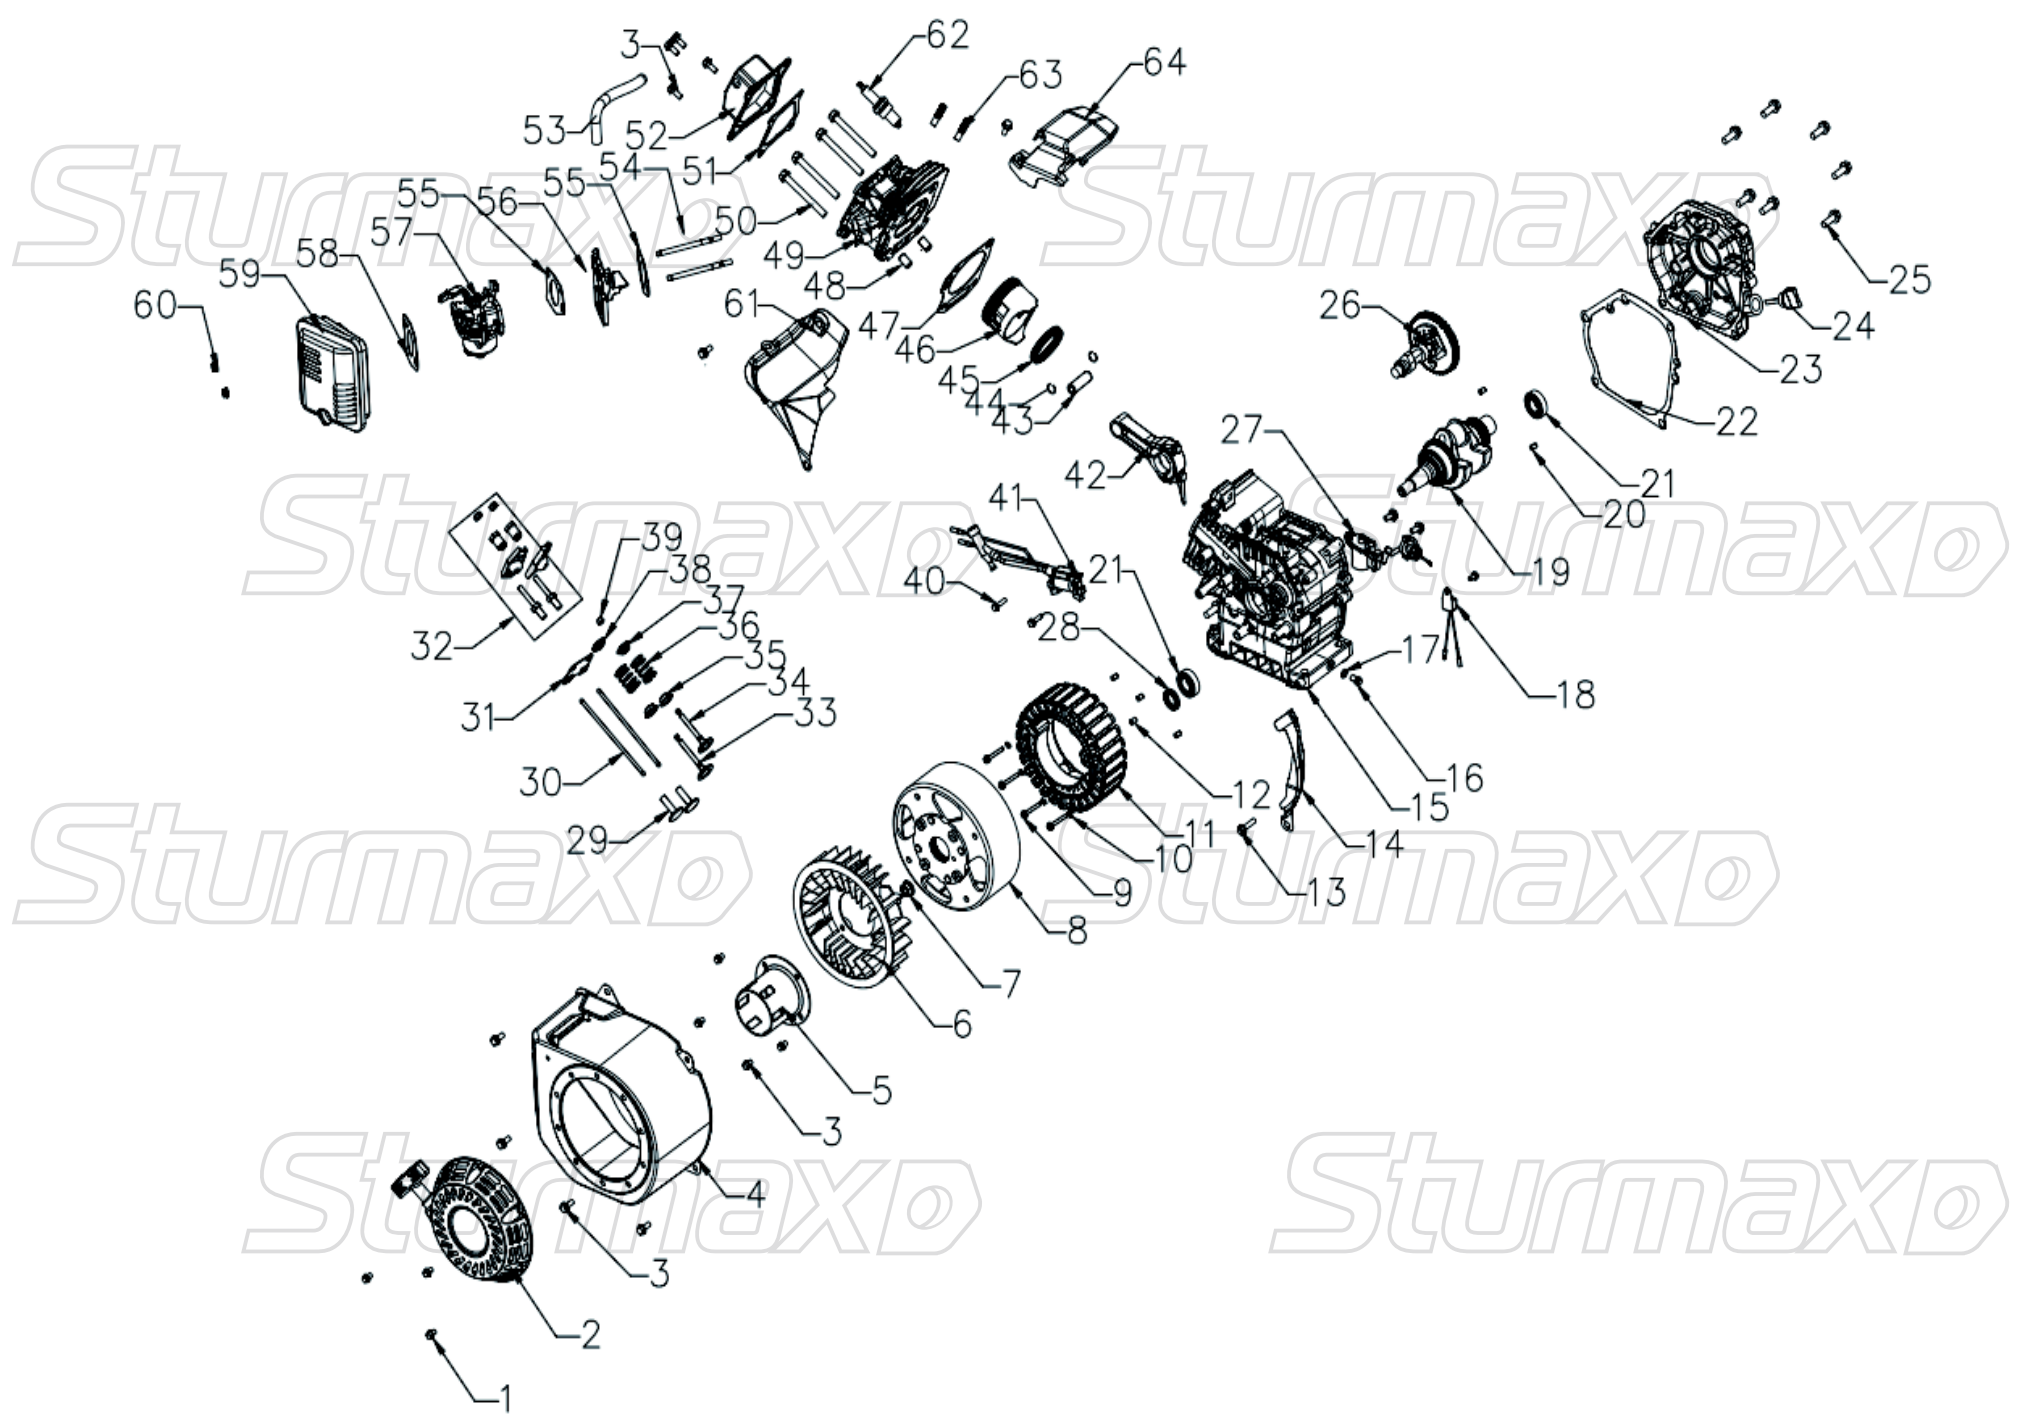

PGM8740I-EX-UKW231113PG

Sturmax

Sturmax

ENGINE FOR PGM8740I

NO	DESCRIPTION	NO	DESCRIPTION
1	FLANGE BOLT M6*8	33	INTAKE VALVE
2	RECOIL STARTER ASSY	34	EXHAUST VALVE
3	FLANGE BOLT M6*12	35	OIL CAP
4	FAN COVER	36	VALVE SPRING
5	STARTER PULLEY	37	EXHAUST VALVE SPRING SEAT
6	COOLING FAN	38	INTAKE VALVE SPRING SEAT
7	NUT M14*1.5	39	TOP CAP
8	ROTOR	40	FLANGE BOLT M6*25
9	FLANGE BOLT M6*55	41	HIGH VOLTAGE SET
10	SPRING WASHERS Φ6	42	CONNECTING ROD
11	STATOR	43	PISTON PIN
12	PIN,DOWEL 8*14	44	PISTON PIN CLIP
13	FLANGE BOLT M6*22	45	PISTON RING
14	PLATE SIDE	46	PISTON
15	CRANKCASE	47	CYLINDER HEAD GASKET
16	DRAIN PLUG	48	PIN,DOWEL 10*16
17	DRAIN PLUG WASHER	49	CYLINDER HEAD
18	PROTECTOR	50	FLANGE BOLT M8*58
19	CRANKSHAFT	51	CYLINDER COVER GASKET
20	PIN,DOWEL 8*14	52	CYLINDER HEAD COVER
21	BEARING 6205	53	BREATHER TUBE
22	CRANKSCASE GASKET	54	BOLT M6*90
23	CRANKCASE COVER	55	CARBURETOR GASKET
24	OIL GAUGE	56	INSULATION BOARD
25	FLANGE BOLT M8*32	57	CARBURETOR
26	CAMSHAFT	58	AIR FILTER GASKET
27	OIL LEVEL SENSOR	59	AIR FILTER
28	OIL SEAL	60	NUT,FLANGE M6
29	VALVE LIFTER	61	SHROUD COMP
30	PUSHING ROD	62	SPARK PLUG
31	PLATE PUSH ROD GUIDE	63	BOLT M8*32
	NUT,PIVOT ADJUSTING	64	WIND BOARD
32	PIVOT,ROCKER ARM		
	VALVE ROCKER		
	BOLT,PIVOT ARM		