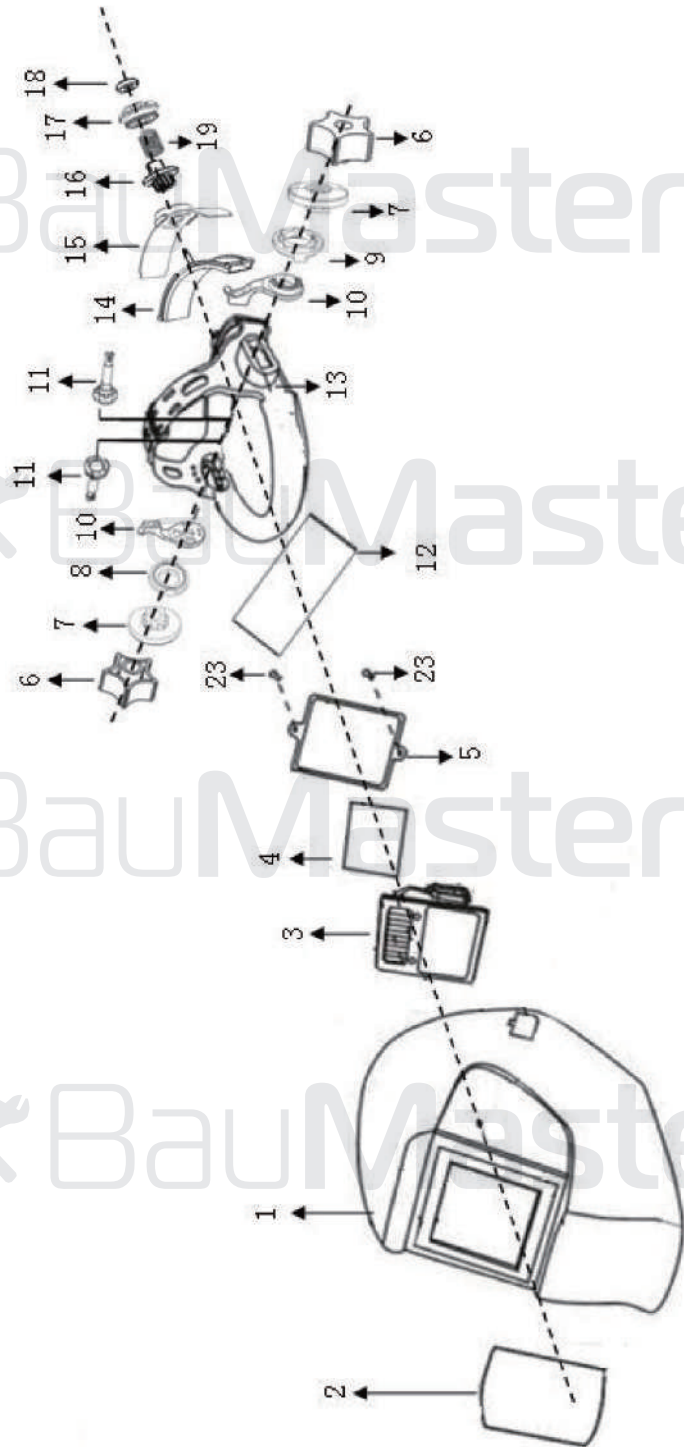

AW-91A4

NO.	DESCRIPTION
1	HELMET SHELL
2	OUTER PROTECTION LENS
3	LCD ASSEMBLY
4	INNER PROTECTION LENS
5	LCD PRESS RIM
6	PLASTIC NUT
7	FIX SET
8	RIGHT ANGLE ADJUSTING SHIM
9	LEFT ANGLE ADJUSTING SHIM
10	ADJUSTING RACK
11	LOCKING BOLT
12	SWEAT BAND
13	HEAD BAND
14	ADJUSTING SEAT
15	ADJUSTING COVER
16	RATCHET WHEEL
17	ADJUSTING NUT
18	LOCKING RING
19	SPRING
23	SCREW