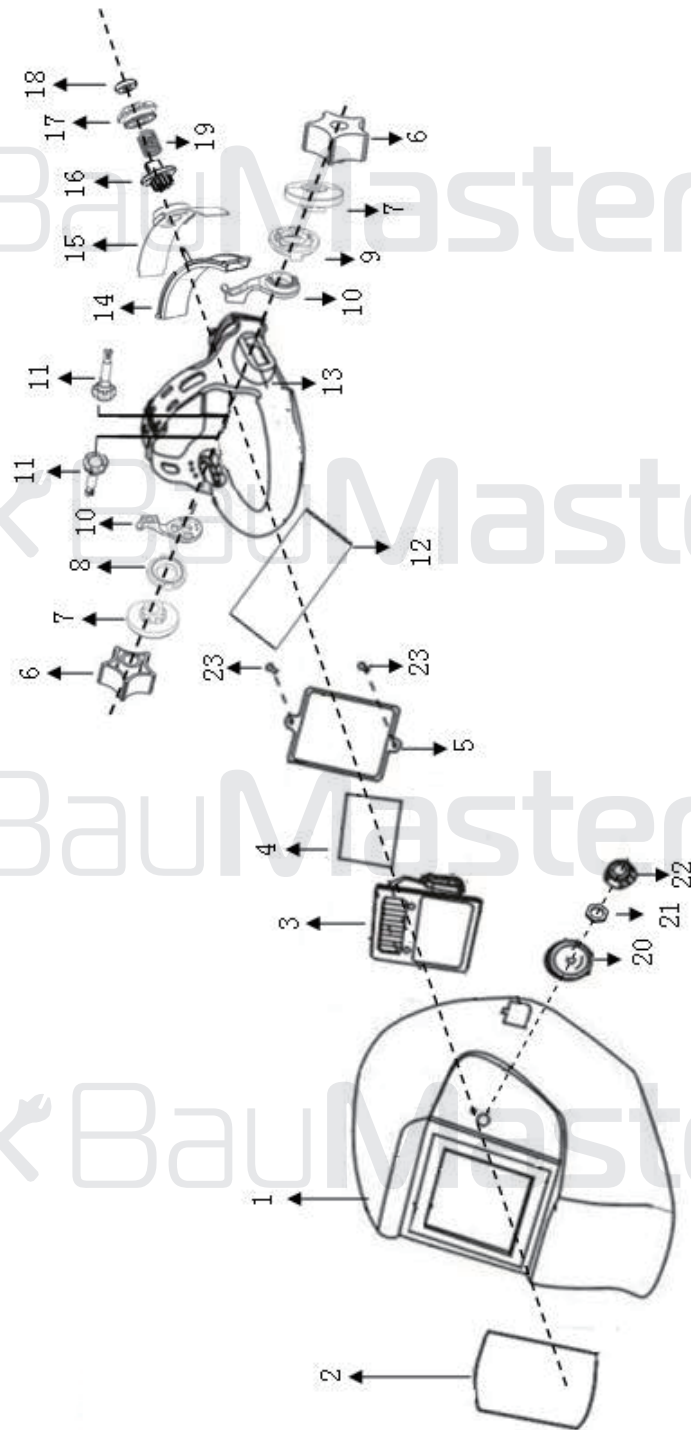

AW-91A5

NO.	DESCRIPTION
1	HELMET SHELL
2	OUTER PROTECTION LENS
3	LCD ASSEMBLY
4	INNER PROTECTION LENS
5	LCD PRESS RIM
6	PLASTIC NUT
7	FIX SET
8	RIGHT ANGLE ADJUSTING SHIM
9	LEFT ANGLE ADJUSTING SHIM
10	ADJUSTING RACK
11	LOCKING BOLT
12	SWEAT BAND
13	HEAD BAND
14	ADJUSTING SEAT
15	ADJUSTING COVER
16	RATCHET WHEEL
17	ADJUSTING NUT
18	LOCKING RING
19	SPRING
20	DIAL
21	NUT
22	ADJUSTING KNOB
23	SCREW