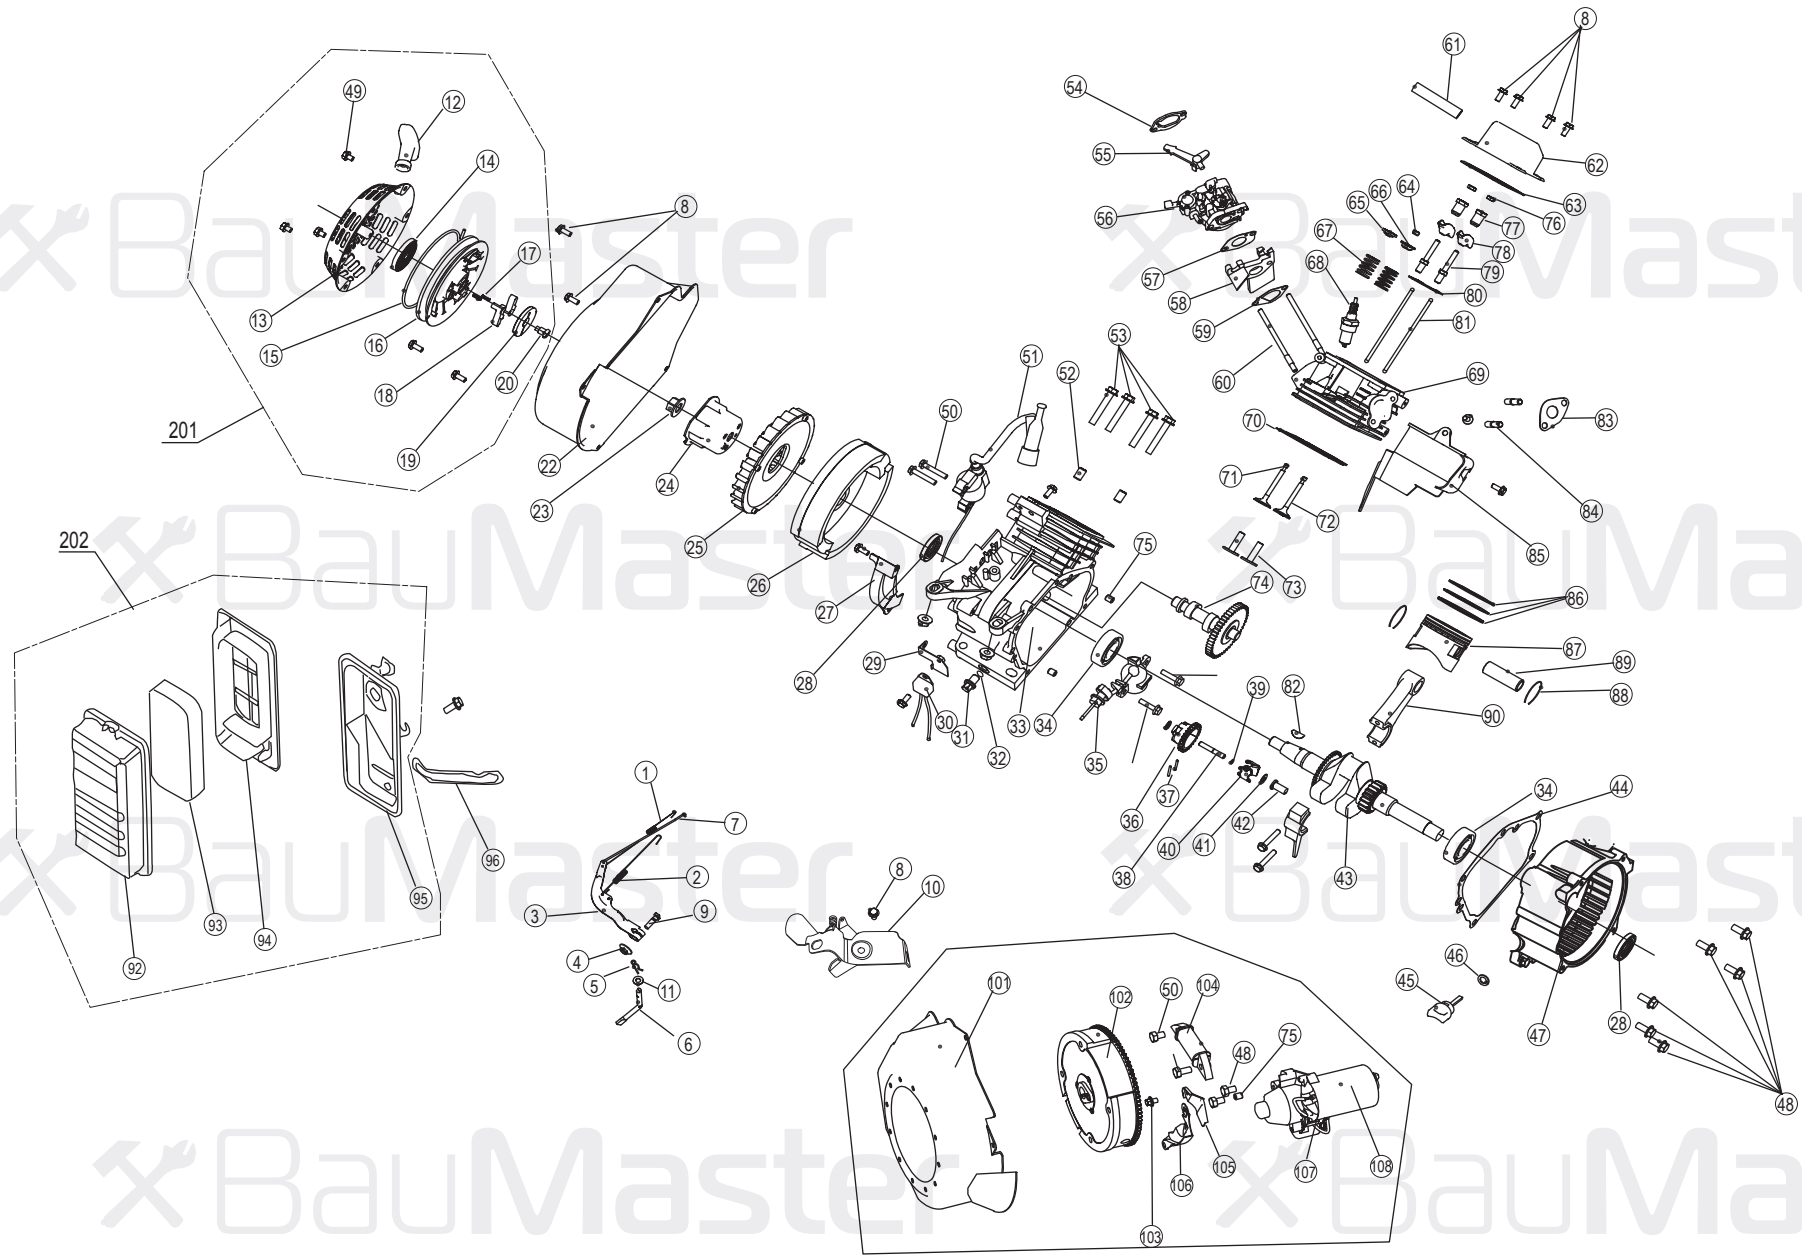

Engine for PG-8720X、PG-8725X、PG-8730X、PG-8730XE

No.	DESCRIPTION	MATERIAL Nr.		No.	DESCRIPTION	MATERIAL Nr.		No.	DESCRIPTION	MATERIAL Nr.	
		PG-8720X PG-8725X	PG-8730X PG-8730XE			PG-8720X PG-8725X	PG-8730X PG-8730XE			PG-8720X PG-8725X	PG-8730X PG-8730XE
1	THROTTLE RETURN SPRING	PGE0001		41	GOVERNOR SHAFT WASHER	PGE0041		80	PUSH ROD GUIDE PLATE	PGE0080	
2	GOVERNOR SPRING	PGE0002		42	GOVERNOR COVER	PGE0042		81	PUSH ROD	PGE0081A	PGE0081B
3	GOVERNOR ARM	PGE0003		43	CRANKSHAFT COMP	PGE0043A	PGE0043B	82	KEY	PGE0082	
4	NUT M6	PGE0004		44	CASE OVER GASKET	PGE0044		83	MUFFLER GASKET	PGE0083	
5	LOCK PIN	PGE0005		45	OIL FILLER CAP ASSEMBLY	PGE0045		84	STUD BOLT	PGE0084	
6	GOVERNOR ARM SHAFT	PGE0006		46	OIL FILLER CAP GASKET	PGE0046		85	SHROUD COMP	PGE0085	
7	GOVERNOR ROD	PGE0007		47	CRANKCASE COVER	PGE0047		86	FIRST RING SET	PGE0086	
8	FLANGE BOLT M6X12	PGE0008		48	FLANGE BOLT M8X25	PGE0048			SECOND RING SET		
9	GOVERNOR ARM BOLT	PGE0009		49	FLANGE BOLT M6X8	PGE0049			RING COMP		
10	CONTROL ASSEMBLY	PGE0010		50	FLANGE BOLT M6X25	PGE0050		87	PISTON	PGE0087A	PGE0087B
11	GOVERNOR WASHER	PGE0011		51	IGNITOR	PGE0051		88	PISTON PIN CLIP	PGE0088	
12	RECOIL STARTER KNOB	PGE0012		52	DOWEL PIN 10X16	PGE0052		89	PISTON PIN	PGE0089	
13	RECOIL STARTER COMP	PGE0013		53	FLANGE BOLT M8X28	PGE0053		90	CONNECTING ROD COMP	PGE0090	
14	RECOIL STARTER SPRING	PGE0014		54	CARBURETOR WASHER	PGE0054		92	AIR CLEANER COVER	PGE0092	
15	RECOIL STARTER ROPE	PGE0015		55	CHOKE LEVEL COMP	PGE0055		93	AIR CLEANER ELEMENT	PGE0093	
16	RECOIL STARTER REEL	PGE0016		56	CARBURETOR ASSEMBLY	PGE0056A	PGE0056B	94	AIR CLEANER GRID	PGE0094	
17	RETURN SPRING	PGE0017		57	CARBURETOR GASKET	PGE0057		95	AIR CLEANER BRACKET	PGE0095	
18	STARTER RATCHET	PGE0018		58	CARBURETOR INSULATOR	PGE0058		96	AIR CLEANER BACK PLATE	PGE0096	
19	RATCHET GUIDE	PGE0019		59	INSULATOR GASKET	PGE0059					
20	SETTING SCREW	PGE0020		60	STUD BOLT M6X113	PGE0060		BELOW FOR PG-8730XE			
22	FAN COVER COMP	PGE0022		61	BREATHER TUBE	PGE0061		101	FAN COVER COMP	PGE0101	
23	NUT M14	PGE0023		62	HEAD OVER COMP	PGE0062		102	FLY WHEEL	PGE0102	
24	START HUB	PGE0024A	PGE0024B	63	HEAD OVER GASKET	PGE0063		103	FLANGE BOLT M6X10	PGE0103	
25	COOLING FAN	PGE0025		64	VALVE ROTATOR	PGE0064		104	ELECTRIFG COIL	PGE0104	
26	FLY WHEEL	PGE0026		65	INTAKE VALVE SPRING RETAINER	PGE0065		105	WIRE FLAT	PGE0105	
27	SIDE PLACE	PGE0027		66	EXHAUST VALVE SPRING RETAINER	PGE0066		106	SIDE PLACE	PGE0106	
28	OIL SEAL	PGE0028		67	VALVE SPRING	PGE0067		107	RELAY	PGE0107	
29	DIODE BASE COMP	PGE0029		68	SPARK PLUG	PGE0068		108	START MOTOR	PGE0108	
30	DIODE COMP	PGE0030		69	CYLINDER HEAD COMP	PGE0069A	PGE0069B	201	STARTER ASSEMBLY(12+13+...20+49)		PG201
31	DRAIN PLUG BOLT	PGE0031		70	CYLINDER HEAD GASKET	PGE0070A	PGE0070B	202	AIR CLEANER ASSEMBLY(92+93+94+95)		PG202
32	DRAIN BOLT WASHER	PGE0032		71	INTAKE VALVE	PGE0071					
33	CRANKCASE	PGE0033A	PGE0033B	72	EXHAUST VALVE	PGE0072					
34	RADIAL BALL BEARING 6205	PGE0034		73	VALVE LIFTER	PGE0073A	PGE0073B				
35	OIL LEVEL SWITCH ASSY	PGE0035		74	CAMSHAFT ASSEMBLY	PGE0074A	PGE0074B				
36	GOVERNOR WEIGHT HOLDER	PGE0036		75	DOWEL PIN 8X14	PGE0075					
37	GOVERNOR WEIGHT PIN	PGE0037		76	PIVOT ADJUSTING NUT	PGE0076					
38	GOVERNOR SHAFT	PGE0038		77	ROCKER ARM PIVOT	PGE0077					
39	GOVERNOR HOLDER CLIP	PGE0039		78	VALVE ROCKER ARM	PGE0078					
40	GOVERNOR WEIGHT	PGE0040		79	PIVOT BOLT	PGE0079					