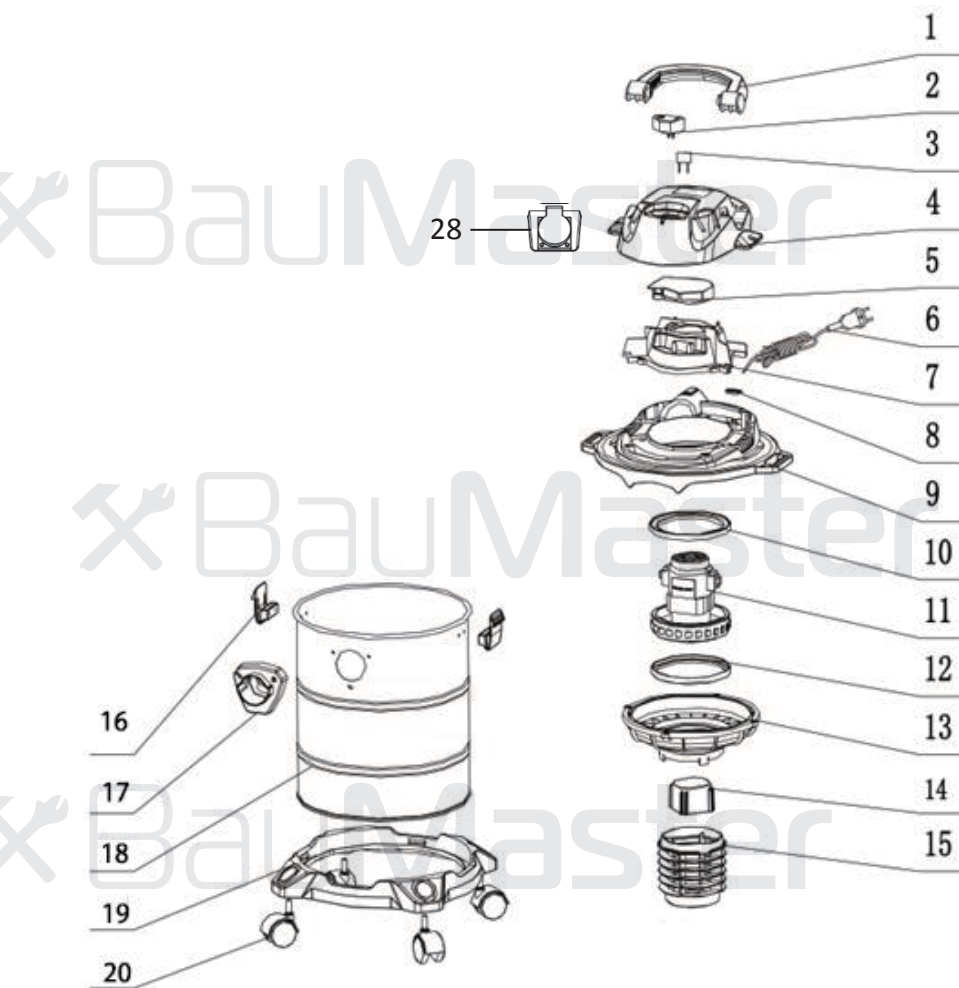

VC-7220BE

NO.	DESCRIPTION
1	Handle
2	Waterproof switch
3	Capacitor
4	Top cover
5	Motor cover
6	Power cable
7	Motor base
8	Cable holder
9	Barrel cap
10	Motor seal ring
11	Motor
12	Motor block
13	Motor base
14	Safety valve
15	Bracket
16	Plastic clip
17	Suction mouth
18	S/S tank
19	Base
20	Universal wheels
21	2 in 1 nozzle
22	Plastic hose
23	Sponge filter
24	Washable HEPA filter
25	Plastic piece for accessories
26	Wet&dry floor brush
27	2pcs plastic tubes
28	Power socket without PCB board
29	Washable cloth filter bag