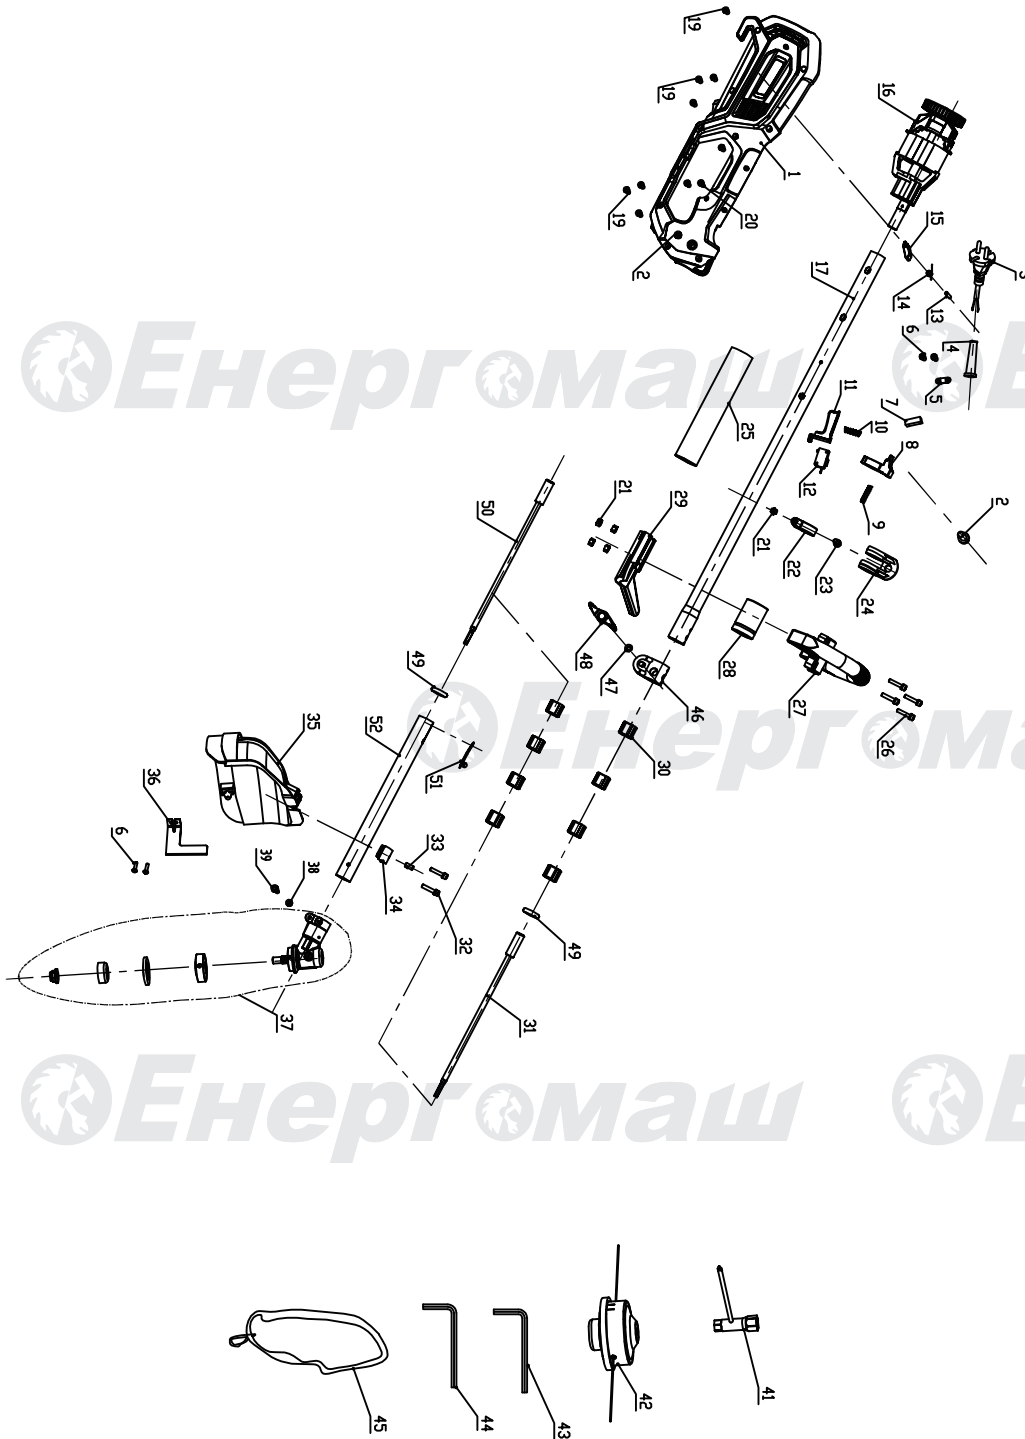

ГК-351650С

NO.	DESCRIPTION
1	HOUSING
2	SCREW M5*14
3	CABLE
4	CABLE PROTECTOR
5	CABLE ANCHORAGE
6	SCREW ST4*12
7	CAPACITOR
8	SAFETY LOCKING BUTTON
9	SPRING 1
10	SPRING 2
11	SWITCH TRIGGER
12	SWITCH
13	PIN \varnothing 4X40
14	TORSIONAL SPRING
15	CABLE HOOK
16	MOTOR ASSEMBLY
17	REAR STEEL TUBE ASSEMBLY
19	SCREW ST4*16
20	SCREW ST3*12
21	NUT M5
22	LIFTING RING FIXING RING
23	SCREW M5*16
24	LIFTING RING
25	SPONGE TUBE
26	SCREW M5*30
27	UP HANDLE
28	HANDLE FIXING RING
29	DOWN HANDLE
30	OIL BEARING
31	REAR HARD SHAFT
32	SCREW M6*25
33	RIVET 4X6
34	GUARD PRESS BOARD
35	GUARD
36	GUARD BLADE
37	GEAR BOX ASSEMBLY
38	SCREW M5*12
39	SCREW M5*25
41	WRENCH
42	SPOOL
43	HEX KEY S=5
44	HEX KEY S=4
45	STRAP
46	LOCKING SLEEVE
47	WASHER \varnothing 6
48	LOCKING KNOB
49	TOOL CIRCLIP
50	FRONT HARD SHAFT
51	LEAF SPRING
52	FRONT STEEL TUBE ASSEMBLY