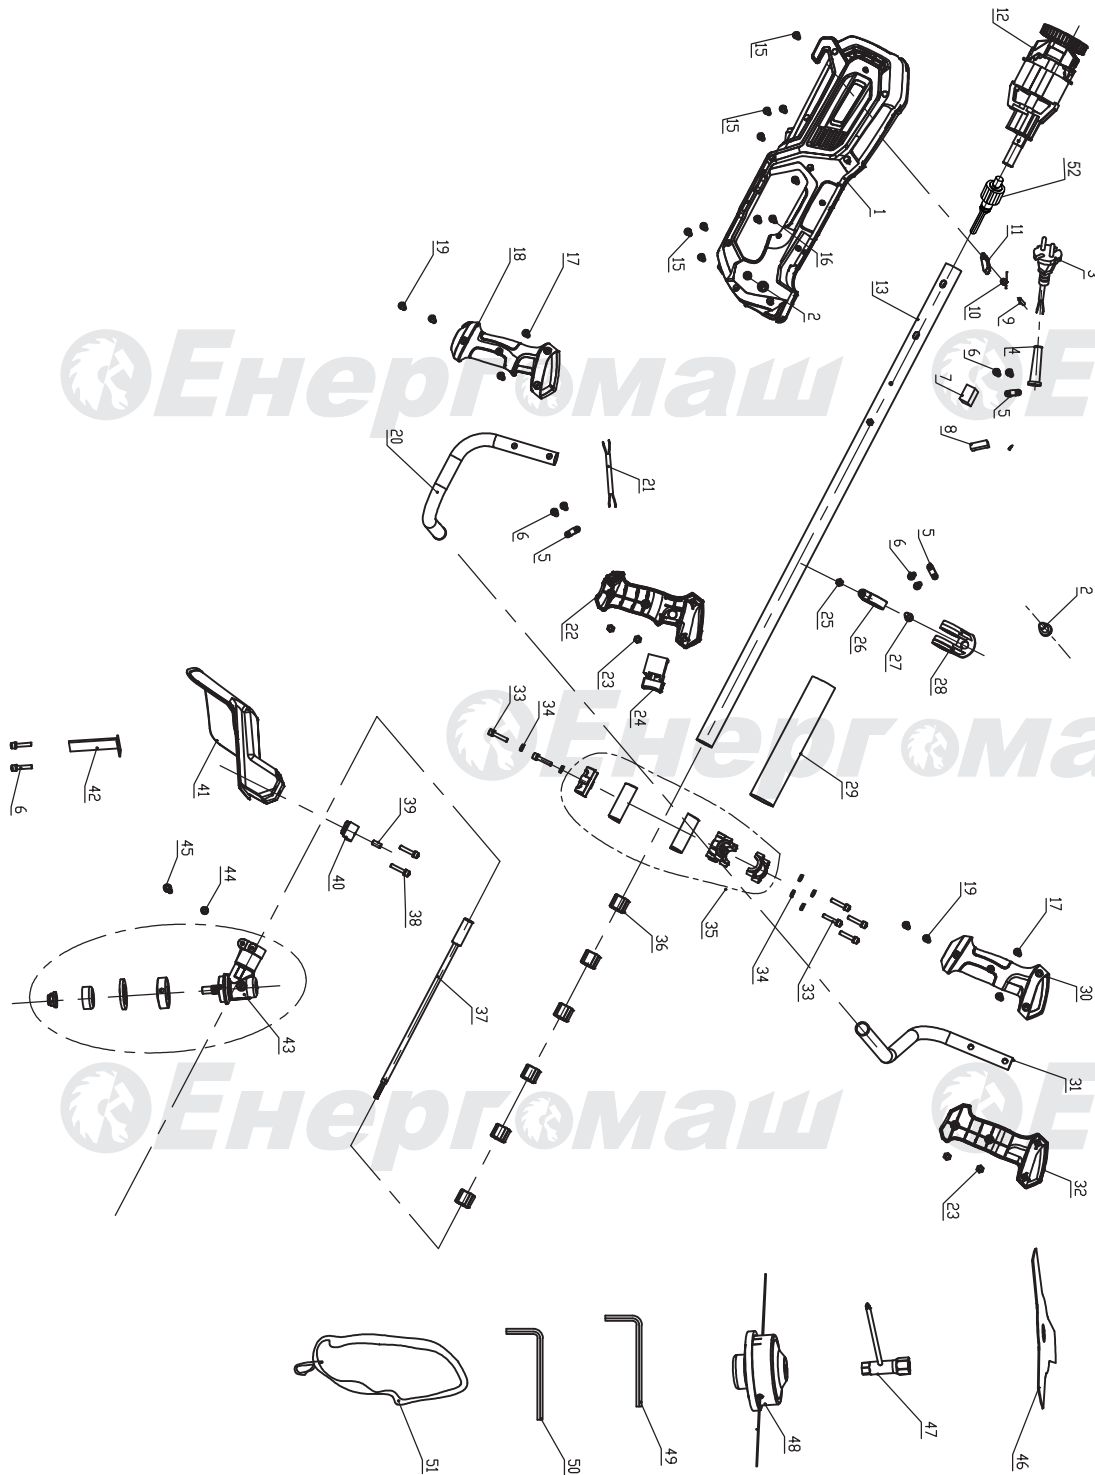

ГК-351850

NO.	DESCRIPTION
1	HOUSING
2	SCREW M5*14
3	CABLE
4	CABLE PROTECTOR
5	CABLE ANCHORAGE
6	SCREW ST4*12
7	SOFT START
8	CAPACITOR
9	PIN \varnothing 4X40
10	TORSIONAL SPRING
11	CABLE HOOK
12	MOTOR ASSEMBLY
13	STEEL TUBE ASSEMBLY
15	SCREW ST4*16
16	SCREW ST3*12
17	SCREW ST5*16
18	RIGHT HANDLE 2
19	SCREW M4*30
20	RIGHT STEEL TUBE
21	CABLE
22	RIGHT HANDLE 1
23	NUT M4
24	SWITCH
25	NUT M5
26	LIFTING RING FIXING RING
27	SCREW M5*16
28	LIFTING RING
29	SPONGE TUBE
30	LEFT HANDLE 2
31	LEFT STEEL TUBE
32	LEFT HANDLE 1
33	SCREW M6*20
34	\varnothing 6 SPRING WASHERS
35	CONNECTOR
36	OIL BEARING
37	HARD SHAFT
38	SCREW M6*25
39	RIVET 4X6
40	GUARD PRESS BOARD
41	GUARD
42	GUARD BLADE
43	GEAR BOX ASSEMBLY
44	SCREW M5*12
45	SCREW M5*25
46	THREE TEETH BLADE
47	WRENCH
48	SPOOL
49	HEX KEY S=5
50	HEX KEY S=4
51	DOUBLE HARNESS
52	GEAR SHAFT