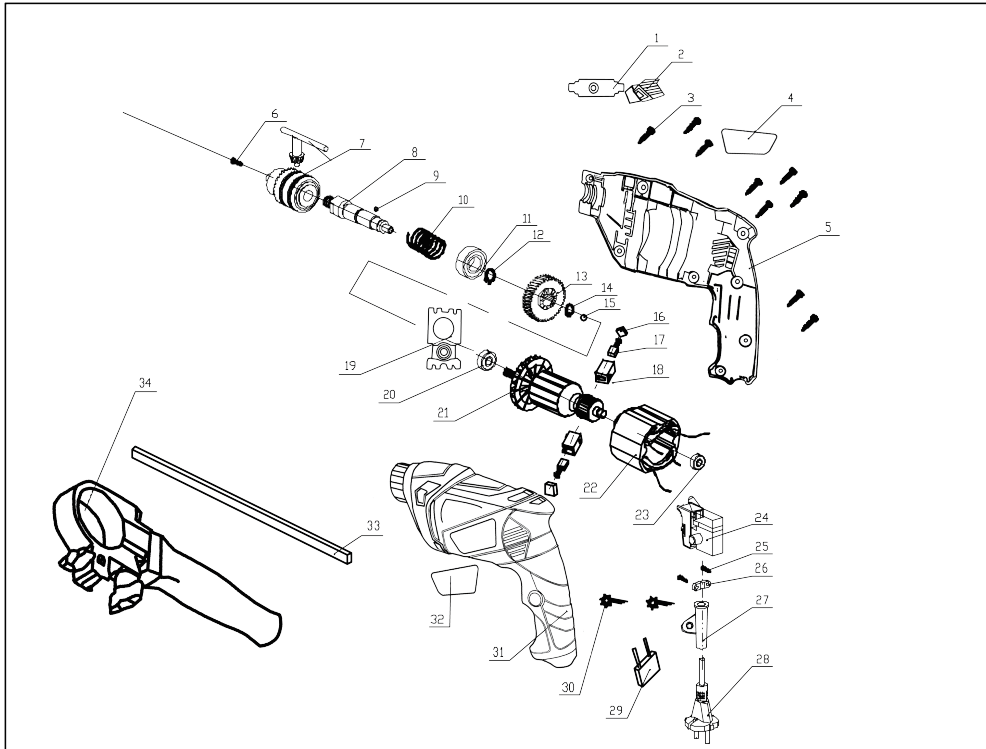

ДУ-20950

| NO. | DESCRIPTION | NO. | DESCRIPTION |
|-----|---------------|-----|---------------|
| 1 | Impact piece | 18 | Brush holder |
| 2 | Impact button | 19 | impact dollop |
| 3 | screw | 20 | bearing |
| 4 | name plate | 21 | Armature |
| 5 | housing(A) | 22 | stator |
| 6 | chuck screw | 23 | bearing |
| 7 | Chuck | 24 | switch |
| 8 | Out-put axes | 25 | screw |
| 9 | Steel ball | 26 | cable clip |
| 10 | Spring | 27 | Cable jacket |
| 11 | Bearing | 28 | Cable |
| 12 | Seal ring | 29 | capacitance |
| 13 | Gear | 30 | Inductance |
| 14 | Seal ring | 31 | housing(B) |
| 15 | Steel ball | 32 | Name plate |
| 16 | Brush cup | 33 | ruler |
| 17 | Carbon brush | 34 | side handle |