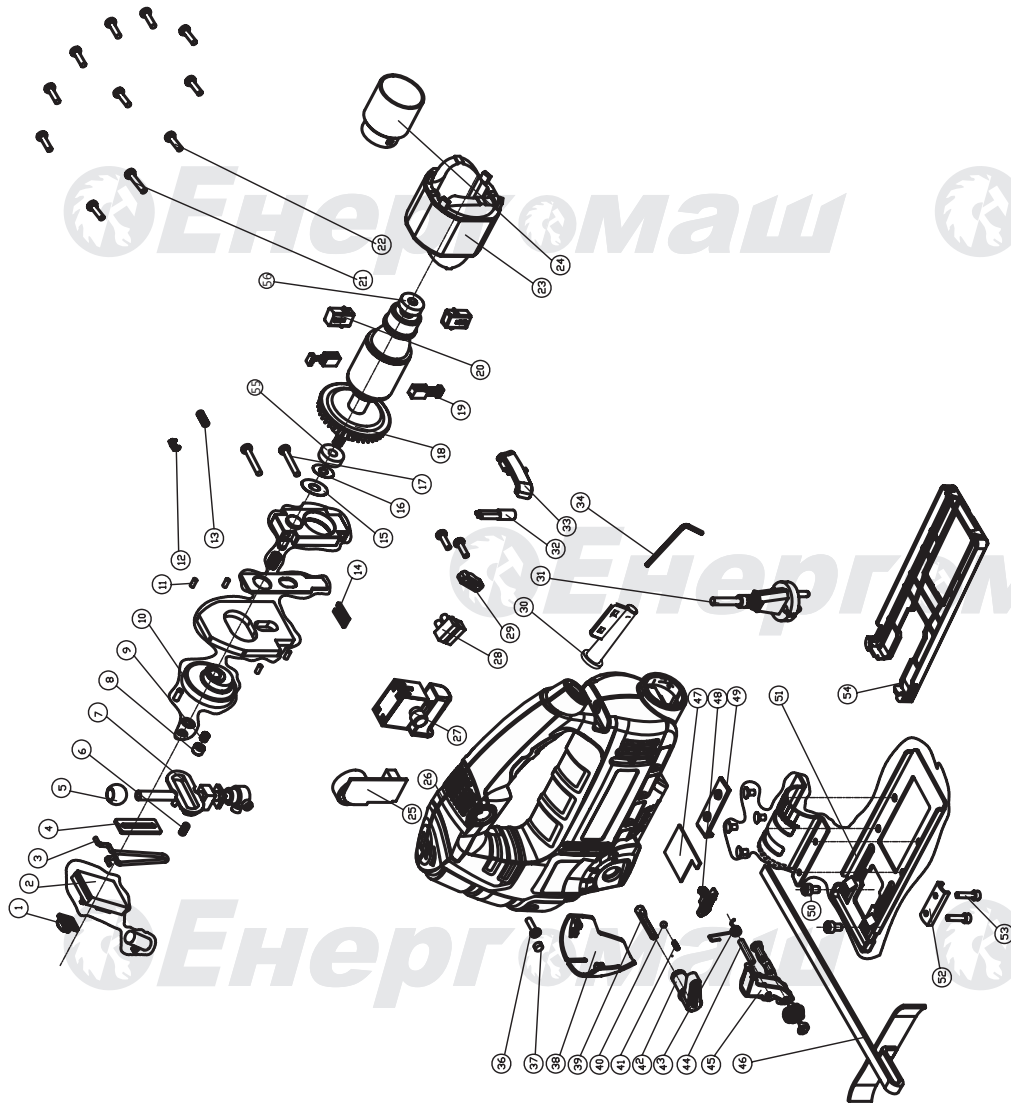

ЛБ-4090Б

NO	DESCRIPTION	NO	DESCRIPTION
1	LED switch button	29	cable clamp
2	LED PCB	30	cable sleeve
3	guard steel wire	31	cable
4	reciprocation rod board	32	power pilot lamp
5	reciprocation rod support	33	power pilot lamp cover
6	spring	34	allen key
7	reciprocation rod assembly	36	screw ST4X12
8	bush	37	screw cover
9	needle bearing	38	transparent cover
10	big gear	39	pendulum shaft
11	pin	40	steel ball
12	decoration board	41	pendulum knob spring
13	spring	42	pendulum knob
14	anti-dust board	43	torsion spring
15	steel anti-oil washer	44	blade support shaft
16	wool anti-oil washer	45	blade support
17	screw	46	guide ruler
18	rotor	47	wind board
19	carbon brush	48	wind adjustment switch
20	brush holder	49	base bracket board
21	screw ST4X25	50	screwM4X8
22	screw ST4X16	50	screw
23	stator	51	base
24	dust tube	52	base press board
25	varibale speed switch	53	screw M4X16
26	housing	54	base cover
27	switch	55	bearing 608Z
28	terminal block	56	bearing 607Z