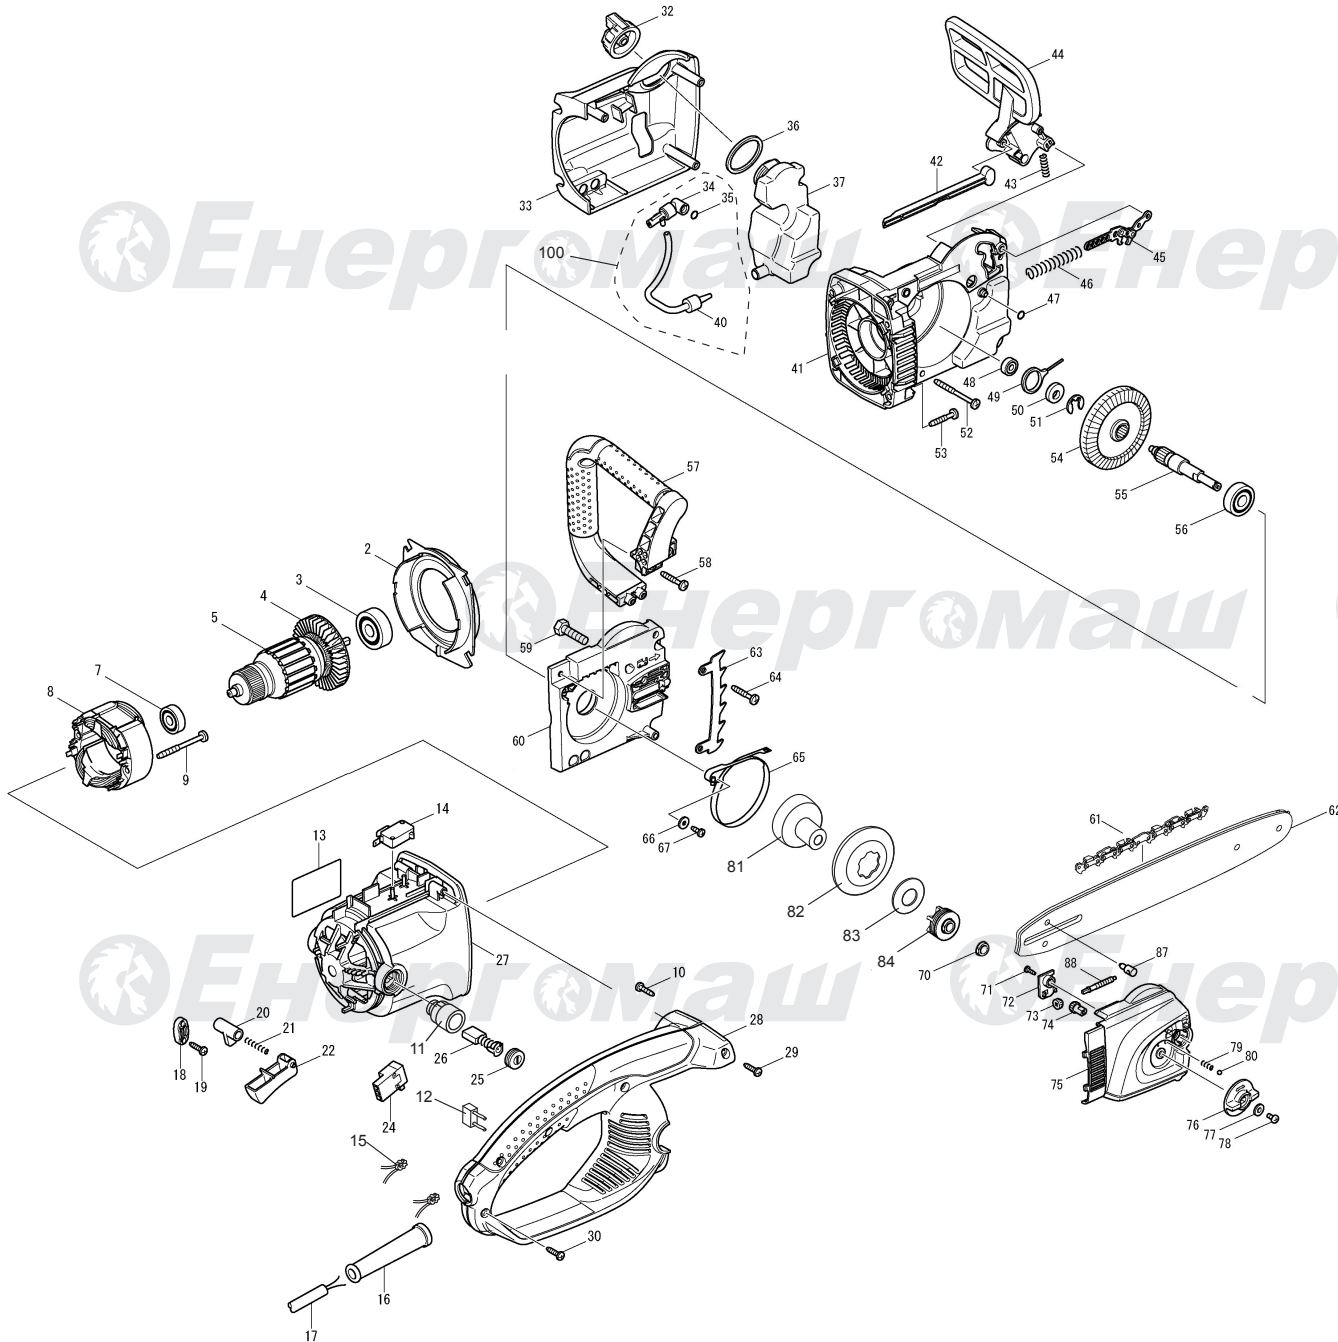

ПЦ-9924

NO.	DESCRIPTION	NO.	DESCRIPTION
2	BAFFLE PLATE	47	O RING
3	BALL BEARING 6003RS	48	BALL BEARING 6001RS
4	FAN	49	CRANK
5	ROTOR	50	CAM
7	BALL BEARING 6200RS	51	REATINING RING
8	STATOR	52	TAPPING SCREW
9	TAPPING SCREW	53	TAPPING SCREW
10	TAPPING SCREW	54	STRAIGHT BEVEL GEAR
11	BRUSH HOLDEN	55	SPINDLE
12	CAPACITOR	56	BALL BEARING 6201Z
13	NAME PLATE	57	FRONT HAND
14	SWITCH 1	58	TAPPING SCREW
15	INDUCTANCE	59	HEX BOLT
16	CORD GUARD	60	BEARING HOUSING
17	CORD & PLUG	61	SAW CHAIN
18	CORD CLAMP	62	GUIDE BAR
19	TAPPING SCREW	63	SPIKE BUMPER
20	LOCK-OFF BUTTON	64	TAPPING SCREW
21	COMPRESSION SPRING	65	BRAKE BAND
22	SWITCH LEVER	66	FLAT WASHER
24	SWITCH 2	67	TAPPING SCREW
25	BRUSH HOLDER CAP	70	NUT
26	CARBON BRUSH	71	TAPPING SCREW
27	MOTOR HOUSING	72	COVER
28	HANLDE SET	73	STRAIGHT BEVEL GEAR
29	TAPPING SCREW	74	STRAIGHT BEVEL GEAR
30	TAPPING SCREW	75	SPROCKET COVER COMPLETE
32	TANK CAP COMPLETE	76	DIAL
33	GEAR HOUSING COVER COMPLETE	77	FLAT WASHER
34	OIL PUMP COMPLETE	78	BINDING HEAD SCREW
35	O-RING	79	COMPRESSION SPRING
36	SPONGE SEAL	80	STEEL BALL
37	OIL TANK	81	CONNECT BLOCK
40	OIL TUBE	82	BRAKE DUMP
41	GEAR HOUSING	83	WASHER
42	ROD	84	CHAIN WHEEL
43	COMPRESSION SPRING	87	ADJUST PIN
44	FRONT HAND GURARD	88	ADJUST SCREW
45	LINK PLATE GUARD	100	100 OIL PUMP ASSY
46	COMPRESSION SPRING		