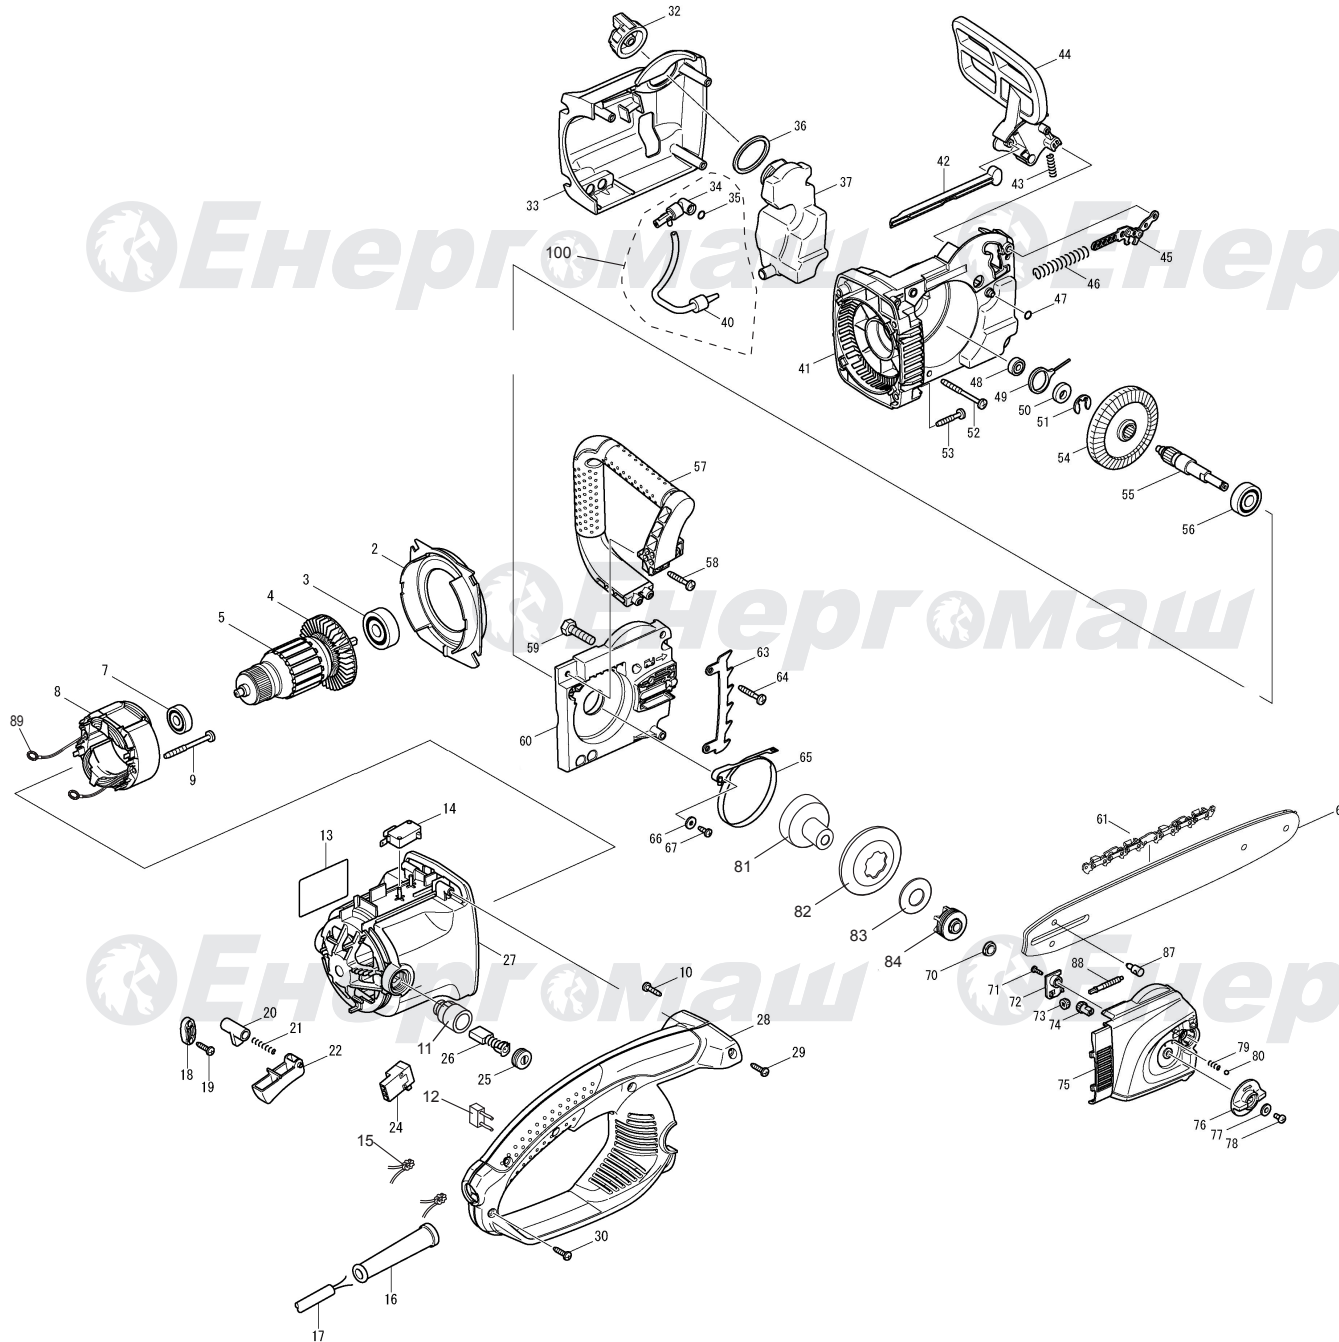

# ПЦ-9924

NO.	DESCRIPTION	NO.	DESCRIPTION
2	BAFFLE PLATE	47	O RING
3	BALL BEARING 6003RS	48	BALL BEARING 6001RS
4	FAN	49	CRANK
5	ROTOR	50	CAM
7	BALL BEARING 6200RS	51	REATINING RING
8	STATOR	52	TAPPING SCREW
9	TAPPING SCREW	53	TAPPING SCREW
10	TAPPING SCREW	54	STRAIGHT BEVEL GEAR
11	BRUSH HOLDEN	55	SPINDLE
12	CAPACITOR	56	BALL BEARING 6201Z
13	NAME PLATE	57	FRONT HAND
14	SWITCH 1	58	TAPPING SCREW
15	INDUCTANCE	59	HEX BOLT
16	CORD GUARD	60	BEARING HOUSING
17	CORD & PLUG	61	SAW CHAIN
18	CORD CLAMP	62	GUIDE BAR
19	TAPPING SCREW	63	SPIKE BUMPER
20	LOCK-OFF BUTTON	64	TAPPING SCREW
21	COMPRESSION SPRING	65	BRAKE BAND
22	SWITCH LEVER	66	FLAT WASHER
24	SWITCH 2	67	TAPPING SCREW
25	BRUSH HOLDER CAP	70	NUT
26	CARBON BRUSH	71	TAPPING SCREW
27	MOTOR HOUSING	72	COVER
28	HANLDE SET	73	STRAIGHT BEVEL GEAR
29	TAPPING SCREW	74	STRAIGHT BEVEL GEAR
30	TAPPING SCREW	75	SPROCKET COVER COMPLETE
32	TANK CAP COMPLETE	76	DIAL
33	GEAR HOUSING COVER COMPLETE	77	FLAT WASHER
34	OIL PUMP COMPLETE	78	BINDING HEAD SCREW
35	O-RING	79	COMPRESSION SPRING
36	SPONGE SEAL	80	STEEL BALL
37	OIL TANK	81	CONNECT BLOCK
40	OIL TUBE	82	BRAKE DUMP
41	GEAR HOUSING	83	WASHER
42	ROD	84	CHAIN WHEEL
43	COMPRESSION SPRING	87	ADJUST PIN
44	FRONT HAND GURARD	88	ADJUST SCREW
45	LINK PLATE GUARD	89	SPRING COIL
46	COMPRESSION SPRING	100	100 OIL PUMP ASSY