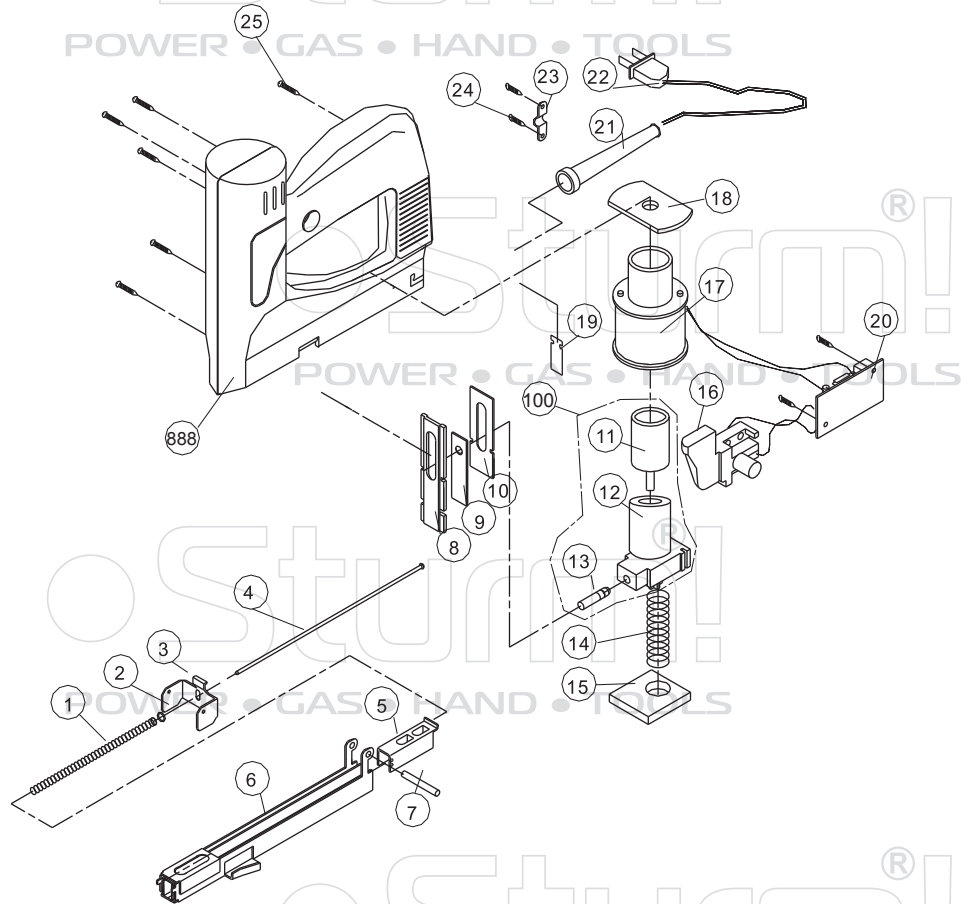

Sturm!

POWER • GAS • HAND • TOOLS

POWER • GAS • HAND • TOOLS

Sturm!

ET4514

POWER • GAS • HAND • TOOLS

NO.	DESCRIPTION	NO.	DESCRIPTION
1	SPRING	15	IMPACT NUT
2	NUT	16	SWITCH
3	BACK PLATE	17	LOOP
4	COLUMN	18	TOP RUG
5	TOP PLATE	19	RACK
6	NAIL-RAIL	20	WIRE PLATE
7	SMALL COLUMN	21	PROTECTED COVER OF CORD
8	TOP COVER PLATE	22	ELECTRIC CORD & PLUG
9	NAIL-MAKING PLATE	23	PLATE OF COVERING CORD
10	BOTTOM COVER PLATE	24	BIG SCREW
11	IRON CORD OF MOTOR	25	SMALL SCREW
12	QUILL	100	IRON CORD OF MOTOR ASSEMBLY
13	BOLT	888	HOUSING ASSEMBLY
14	SPRING		