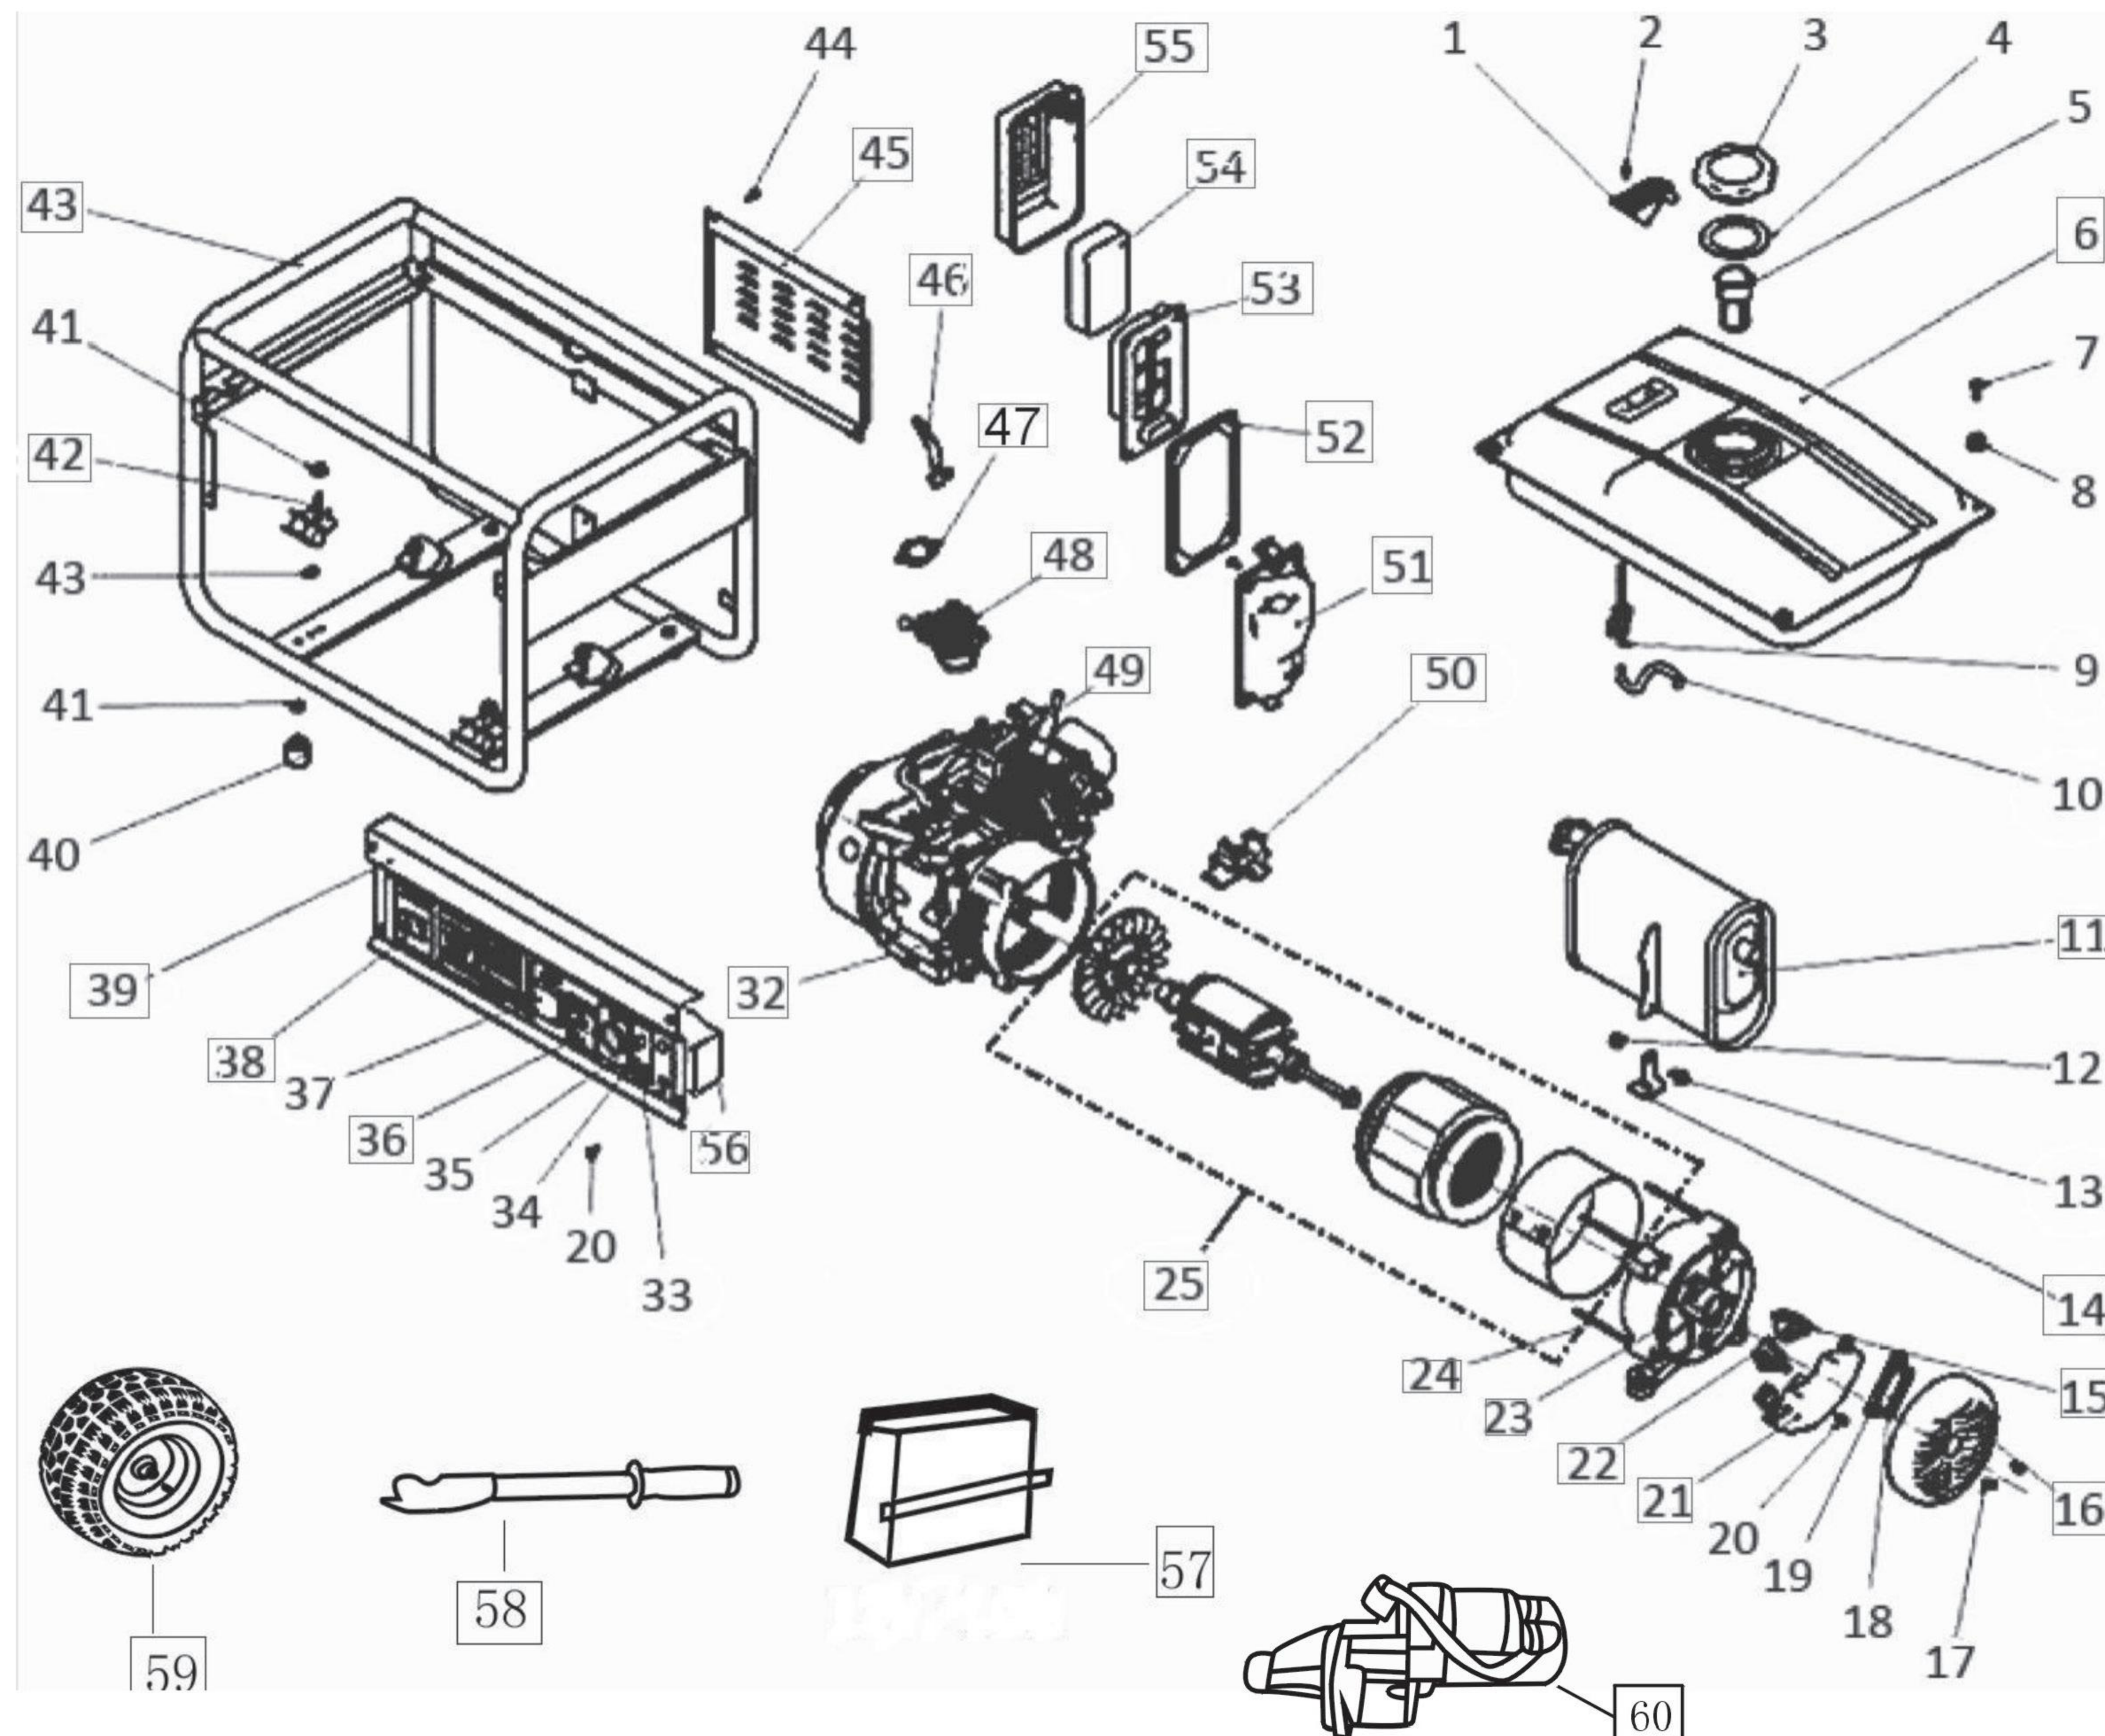

EG-87156EX

1	oil level gage	34	lamp +, -
2	screw (5*10MM)	35	fuse
3	fuel tank cap	36	overload protector(5.0KW)
4	gasket of fuel tank cap	37	voltmeter
5	fuel filter	38	ON/OFF switch (key starter)
6	fuel tank (25L)	40	shokproof foot
7	screw of fuel tank	41	screw(M8)
8	shock gasket of fuel tank	42	bottom rubber
9	fuel control valve	43	frame (5.0kw)
10	fuel pipe	44	screw of muffler cover(M6*12)
11	liner of muffler	45	188 muffler cover
12	screw of muffler (M6*12, M8*16)	46	lever carburetor
13	screw of muffler (M6*12, M8*16)	47	188 gasket of carburetor
14	muffler bracket	48	188 carburetor
15	bracket(carbon brushes)	49	188 high voltage set
16	real cover	50	insulator carburetor
17	screw of real cover(M5*12)	51	188 plate of air clerner
18	terminal	52	188 gasket of air cleaner
19	screw(M8*4)	53	188 inner core of air cleaner
20	screw of AVR	54	188 air cleaner filter
21	AVR (5.0kw)	55	188 cover of air clerner
22	bracket	56	188 panel cover
23	screw of bracket(M6*180)	57	battery
24	alternator	58、59	handels+wheels
25	engine assembly (5.0kw)	60	motor
33、39	panel		