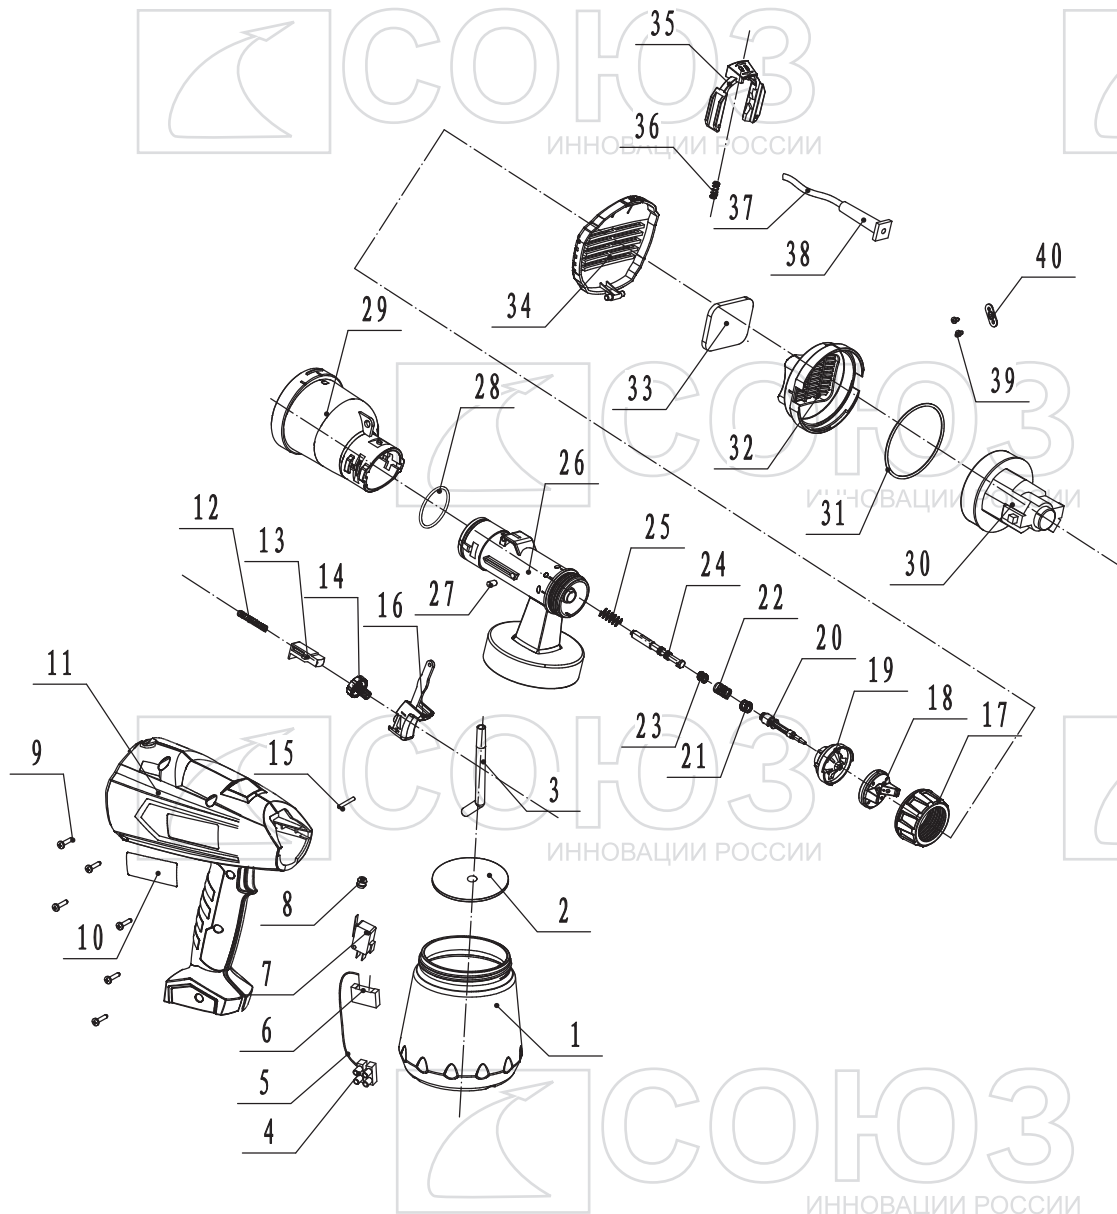

# КПС-96450

NO.	DESCRIPTION	NO.	DESCRIPTION
1	CONTAINER	21	O-RING
2	AIRPROOF WASHER	22	VALVE HEAD SPRING
3	SUCKER	23	O-RING
4	TERMINAL BLOCK	24	REAR VALVE NEEDLE
5	INTERNAL WIRE	25	VALVE NEEDLE SPRING
6	CAPACITOR	26	SPRAY GUN SET
7	SWITCH	27	END CAP
8	INSULATION COVER	28	O-RING
9	SCREW	29	MOTOR SEAT
10	LABEL	30	MOTOR
11	HOUSING ASSEMBLY	31	O-RING
12	SPRING	32	MOTOR SEAT COVER
13	SWITCH POLE	33	FILTER
14	ADJUST KNOB	34	HOUSING COVER
15	PIN	35	BUTTON
16	TRIGGER	36	BUTTON SPRING
17	LOCKING NUT	37	CABLE
18	CHANGE NOZZLE	38	CABLE SLEEVE
19	FIXED NOZZLE	39	SCREW
20	VALVE NEEDLE	40	CABLE CLAMP