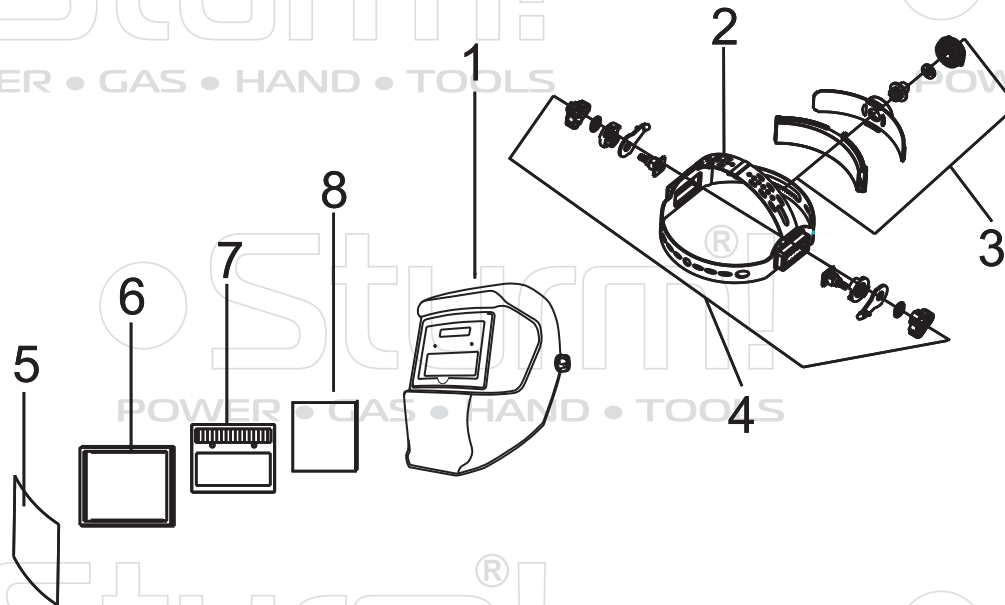

## AW97A4WH

NO.	DESCRIPTION
1	HELMET BODY
2	HEADGEAR
3	HEADGEAR ADJUSTING KNOB
4	HEADGEAR ANGLE ADJUSTING KNOBS
5	OUTSIDE COVER LENS
6	RUBBER GASKET
7	FIXED PLATE
8	INSIDE COVER LENS
9	LITHIUM BATTERY
10	LCD
11	ARC SENSOR
12	SOLAR CELL
13	UVIR FILTER