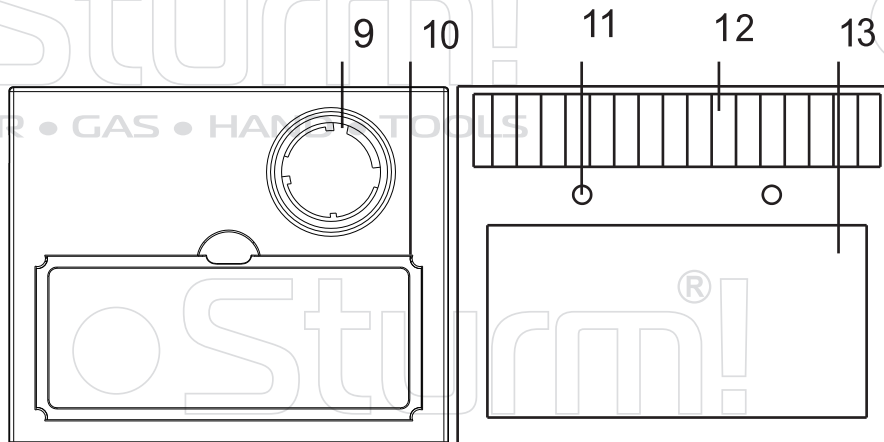

## AW97A4WH

NO.	DESCRIPTION
1	HELMET BODY
2	HEADGEAR
3	HEADGEAR ADJUSTING KNOB
4	HEADGEAR ANGLE ADJUSTING KNOBS
5	OUTSIDE COVER LENS
6	RUBBER GASKET
7	FIXED PLATE
8	INSIDE COVER LENS
9	LITHIUM BATTERY
10	LCD
11	ARC SENSOR
12	SOLAR CELL
13	UVIR FILTER