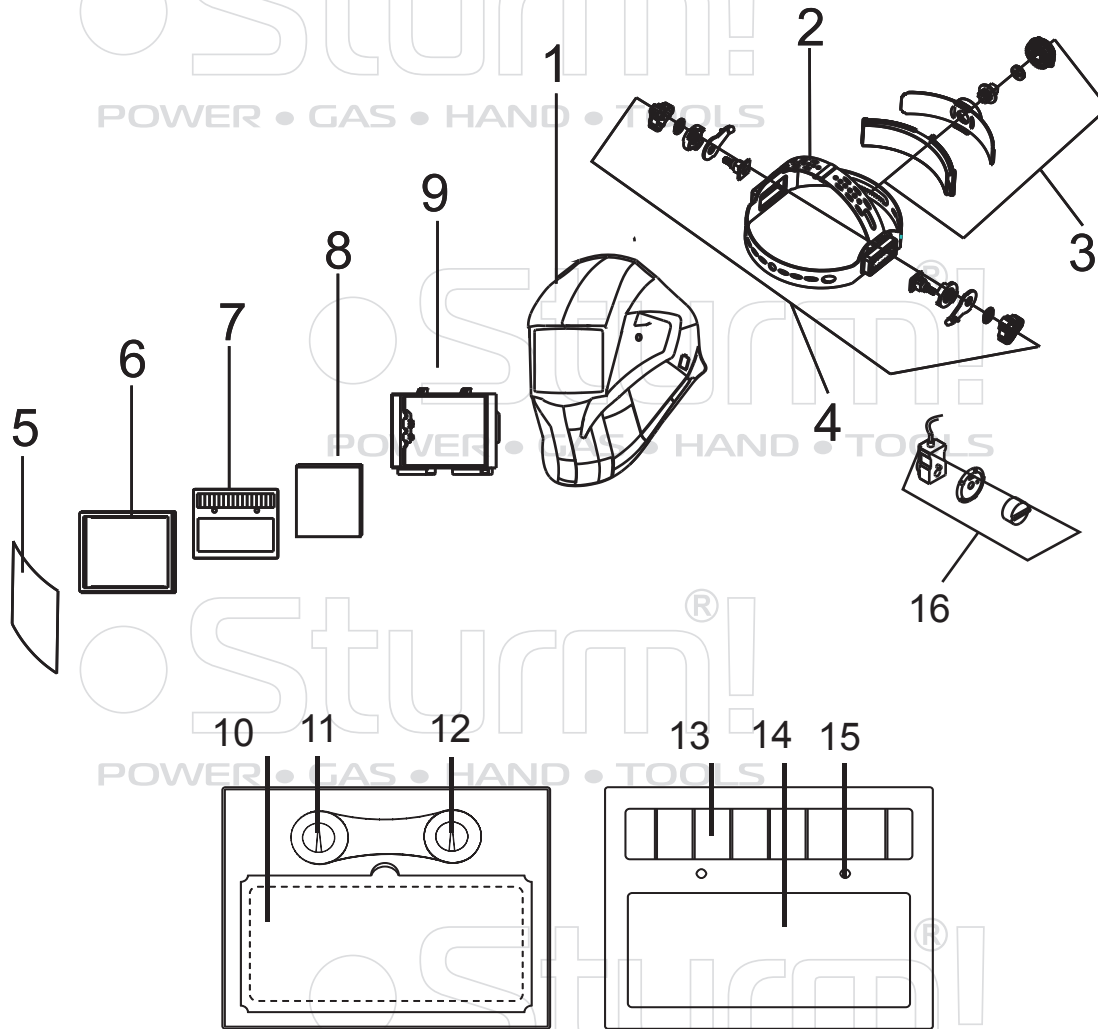

# AW97A5WH

NO.	DESCRIPTION
1	HELMET BODY
2	HEADGEAR
3	HEADGEAR ADJUSTING KNOB
4	HEADGEAR ANGLE ADJUSTING KNOBS
5	OUTSIDE COVER LENS
6	RUBBER GASKET
7	FIXED PLATE
8	INSIDE COVER LENS
9	CARTRIDGE HOLDER
10	LCD
11	SENSITIVITY CONTROL KNOB
12	DELAY TIME CONTROL KNOB
13	SOLAR CELL
14	UV/IR FILTER
15	ARC SENSOR
16	SHADE NO.ADJUSTING