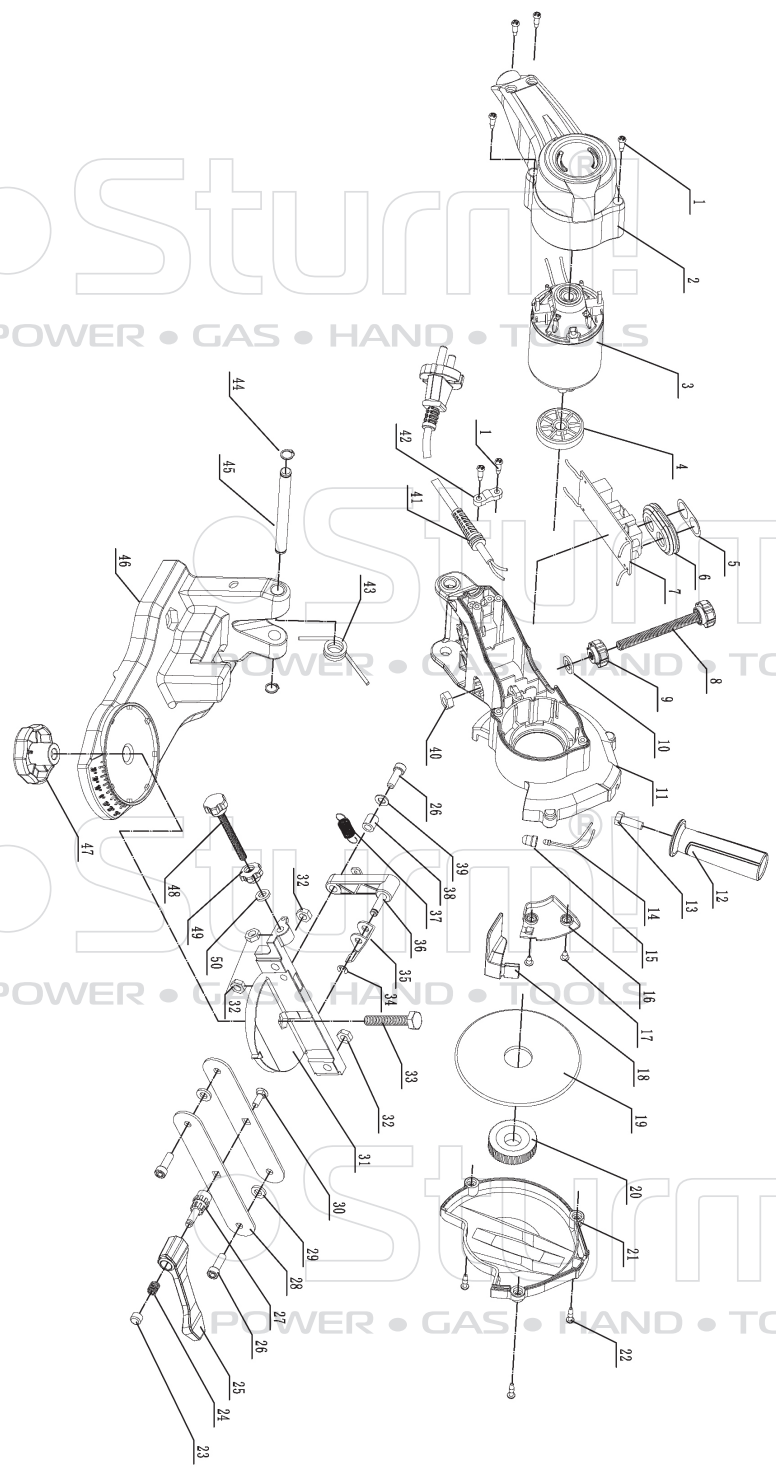

Sturm!
POWER • GAS • HAND • TOOLS

POWER • GAS • HAND • TOOLS

POWER • GAS • HAND • TOOLS

Sturm!
POWER • GAS • HAND • TOOLS

BG6060

NO.	DESCRIPTION	NO.	DESCRIPTION
1	TAPPING SCREW	26	BOLT
2	REAR COVER	27	NUT
3	MOTOR	28	SAW CHAIN CLAMP
4	DOWN FLANGE	29	WASHER
5	SWITCH COVER	30	BOLT M4X14
6	SWITCH BOX	31	FIXED DISK
7	PCB	32	NUT M6
8	BIG BOLT	33	BOLT M8X45
9	NUT	34	CIRCLIP
10	RUBBER WASHER	35	POLE
11	HOUSING	36	BRACKET
12	SIDE HANDLE	37	SPRING
13	BOLT M6X18	38	BUSH
14	LED	39	WASHER
15	LED LIGHT COVER	40	NUT
16	LED LIGHT PRESS BOARD	41	CABLE
17	TAPPING SCREW	42	CABLE CLAMP
18	TRANSPARENT GUARD	43	TORSIONAL SPRING
19	GRINDING WHEEL	44	CRICLIP
20	UPPER FLANGE	45	SHAFT
21	GRINDING WHEEL COVER	46	BASE
22	TAPPING SCREW	47	BIG NUT
23	LOCKING CAP	48	BIG BOLT
24	SPRING	49	BIG NUT
25	LOCKING SPANNER	50	RUBBER WASHER

POWER • GAS • HAND • TOOLS

Sturm!
POWER • GAS • HAND • TOOLS

UK-ST20171227