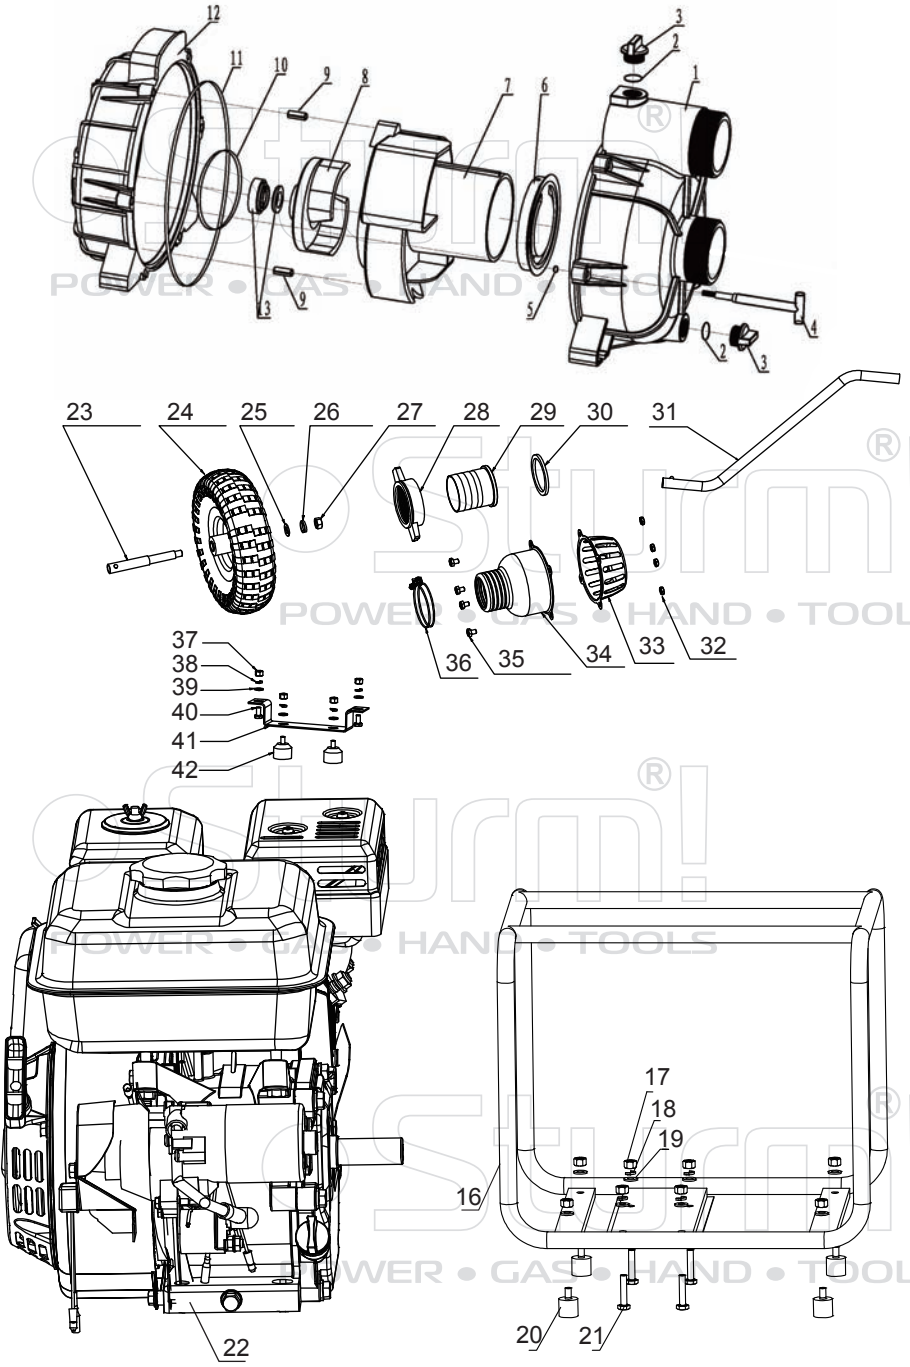

Sturm!
POWER • GAS • HAND • TOOLS

BP8750GV

NO.	DESCRIPTION	NO.	DESCRIPTION
1	PUMP BODY	23	WHEEL AXIS
2	O RING	24	WHEEL
3	PLUG KNOB	25	WASHER
4	T SCREW	26	SPRING WASHER
5	O RING	27	NUT
6	CHECK VALVE	28	3" HOSE WRENCH
7	IMPELLER GUIDE	29	3" HOSE JOINT
8	IMPELLER	30	WASHER
9	COLUMN PIN	31	PULL BAR
10	O RING	32	NUT
11	O RING	33	STRAINER
12	PUMP COVER	34	LID
13	MACHINERY SEALING	35	BOLT
16	BRACKET	36	CLAMP
17	NUT	37	NUT
18	FLAT WASHER	38	SPRING WASHER
19	SPRING WASHER	39	WASHER
20	RUBBER FOOT	40	BOLT
21	BOLT	41	SUPPORT BRACKET
22	ENGINE	42	RUBBER FOOT

ST20130927