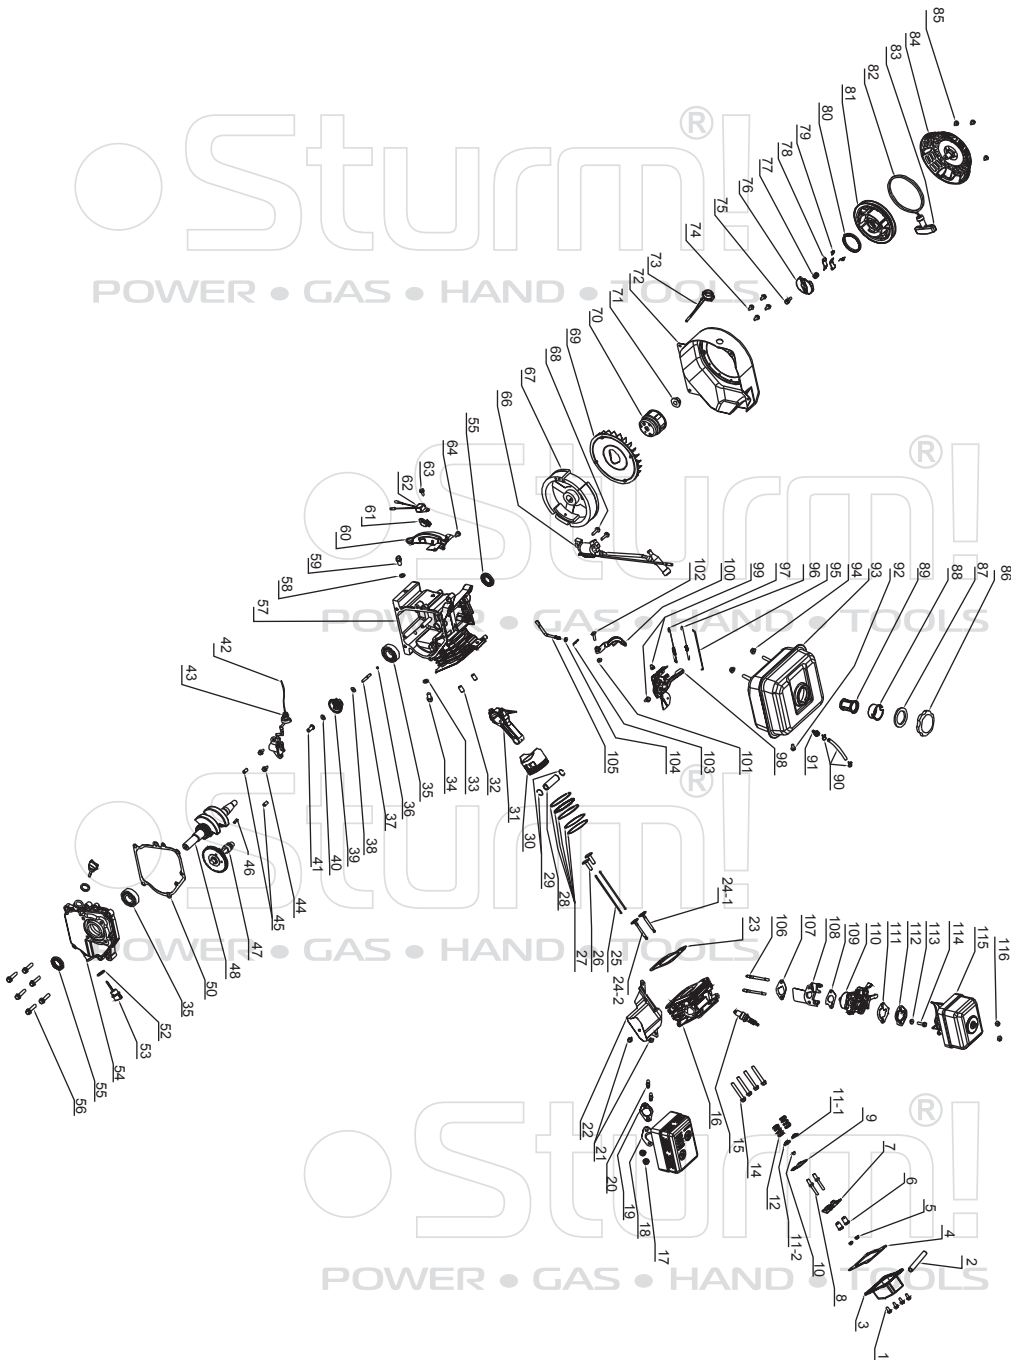

ENGINE FOR BP8750GV

NO.	DESCRIPTION	NO.	DESCRIPTION	NO.	DESCRIPTION
1	BOLT	39	GOVERNOR WEIGHT HOLDER COMP	81	RECOIL STARTER REEL
2	VENT-PIPE	40	GOVERNOR HOLDER CLIP	82	RECOIL STARTER ROPE
3	HEAD COVER COMP	41	GOVERNOR COVER	83	RECOIL STARTER KNOB
4	HEAD COVER PACKING	42	NUT	84	RECOIL STARTER COMP
5	PIVOT ADJUSTING NUT	43	OIL SENSOR ASSEMBLY	85	FLANGE BOLT M6×8
6	ROCKER ARM PIVOT	44	BOLT	86	FUEL TANK CAP
7	VALVE ROCKER ARM	45	FIXED PIN	87	SEALING RING
8	PIVOT BOLT	46	WOODRUFF KEY	88	STEEL BUSH
9	PUSH ROD GUIDE PLATE	47	CAMSHAFT ASSEMBLY	89	FILTER
10	VALVE ROTATOR	48	CRANKSHAFT ASSEMBLY	90	FUEL TUBE
11-1	EXHAUST VALVE SPRING RETAINER	50	PAPER GASKET	91	FUEL NUZZLE
11-2	INTAKE VALVE SPRING RETAINER	52	OIL FILLER CAP PACKING	92	BOLT
12	VALVE SPRING	53	OIL FILLER CAP ASSEMBLY	93	FUEL TANK
14	FLANGE BOLT M8×55	54	CRANKCASE COVER	94	NUT
15	SPARK PLUG	55	OIL SEAL	95	GOVERNOR ROD
16	CYLINDER HEAD COMP	56	BOLT	96	GOVERNOR SPRING
17	NUT	57	CRANKCASE	97	THROTTLE RETURN SPRING
18	MUFFLER COMP	58	DRAIN BOLT WASHER	98	GOV.SETTING COMP.
19	WASHER	59	DRAIN PLUG BOLT	99	BOLT
20	STUD BOLT	60	FLYWHEEL GUARD	100	GOVERNOR ARM
21	BOLT	61	CLIP	101	NUT
22	WIND FENDER	62	DIODE COMP	102	BOLT
23	CYLINDER HEAD GASKET	63	BOLT	103	LOCK PIN
24-1	INTAKE VALVE	64	BOLT	104	WASHER
24-2	EXHAUST VALVE	66	IGNITOR COMP	105	GOVERNOR ARM SHAFT
25	PULL ROD	67	FLYWHEEL	106	STUD BOLT
26	VALVE LIFTER	68	BOLT	107	WASHER
27	PISTON RING ASSEMBLY	69	COOLING FAN	108	CARBURETOR INSULATOR
28	PISTON PIN	70	START HUB	109	CARBURETOR PACKING
29	PISTON PIN CLIP	71	NUT	110	CARBURETOR ASSEMBLY
30	PISTON	72	FAN COVER COMP	111	CARBURETOR PACKING
31	CONNECTING ROD COMP	73	ENGINE SWITCH COMP	112	CARBURETOR WASHER
32	FIXED PIN	74	BOLT	113	NUT
33	DRAIN BOLT WASHER	75	SETTING SCREW	114	BOLT
34	DRAIN PLUG BOLT	76	RATCHET GUIDE	115	AIR CLEANER GENERAL ASSY.
35	BEARING 6205	77	RATCHET GUIDE SPRING	116	NUT
36	CIRCLIP	78	STARTER RATCHET		
37	GOVERNOR SHAFT	79	RETURN SPRING		
38	GOVERNOR HOLDER CLIP	80	SPRING		

ST20130927