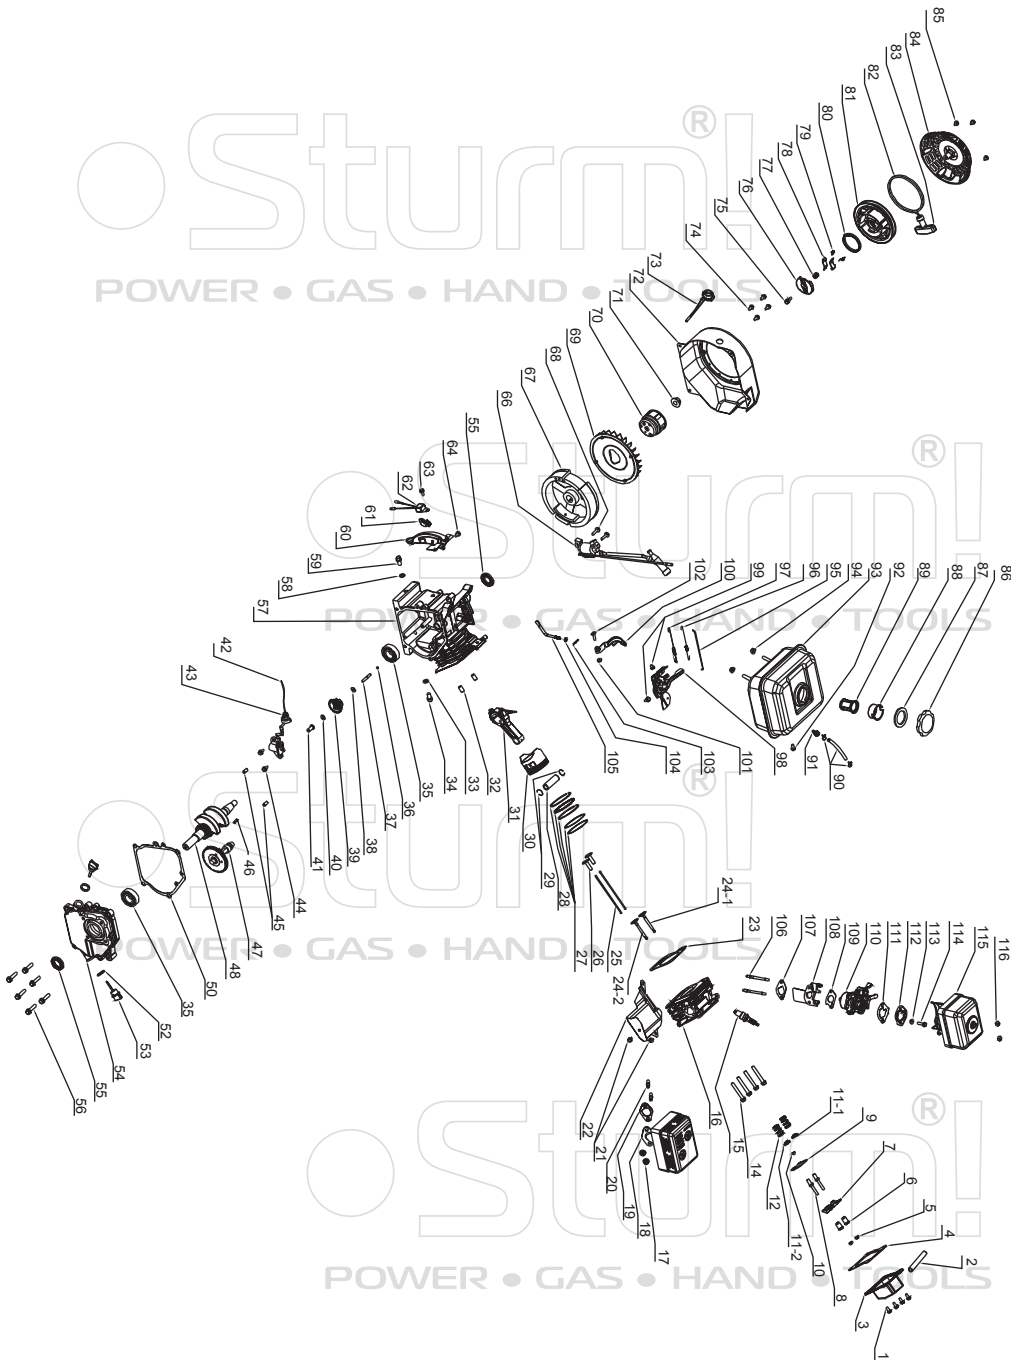

ENGINE FOR BP8760VD

NO.	DESCRIPTION	NO.	DESCRIPTION	NO.	DESCRIPTION
1	BOLT	39	GOVERNOR WEIGHT HOLDER COMP	81	RECOIL STARTER REEL
2	VENT-PIPE	40	GOVERNOR HOLDER CLIP	82	RECOIL STARTER ROPE
3	HEAD COVER COMP	41	GOVERNOR COVER	83	RECOIL STARTER KNOB
4	HEAD COVER PACKING	42	NUT	84	RECOIL STARTER COMP
5	PIVOT ADJUSTING NUT	43	OIL SENSOR ASSEMBLY	85	FLANGE BOLT M6×8
6	ROCKER ARM PIVOT	44	BOLT	86	FUEL TANK CAP
7	VALVE ROCKER ARM	45	FIXED PIN	87	SEALING RING
8	PIVOT BOLT	46	WOODRUFF KEY	88	STEEL BUSH
9	PUSH ROD GUIDE PLATE	47	CAMSHAFT ASSEMBLY	89	FILTER
10	VALVE ROTATOR	48	CRANKSHAFT ASSEMBLY	90	FUEL TUBE
11-1	EXHAUST VALVE SPRING RETAINER	50	PAPER GASKET	91	FUEL NUZZLE
11-2	INTAKE VALVE SPRING RETAINER	52	OIL FILLER CAP PACKING	92	BOLT
12	VALVE SPRING	53	OIL FILLER CAP ASSEMBLY	93	FUEL TANK
14	FLANGE BOLT M8×55	54	CRANKCASE COVER	94	NUT
15	SPARK PLUG	55	OIL SEAL	95	GOVERNOR ROD
16	CYLINDER HEAD COMP	56	BOLT	96	GOVERNOR SPRING
17	NUT	57	CRANKCASE	97	THROTTLE RETURN SPRING
18	MUFFLER COMP	58	DRAIN BOLT WASHER	98	GOV.SETTING COMP.
19	WASHER	59	DRAIN PLUG BOLT	99	BOLT
20	STUD BOLT	60	FLYWHEEL GUARD	100	GOVERNOR ARM
21	BOLT	61	CLIP	101	NUT
22	WIND FENDER	62	DIODE COMP	102	BOLT
23	CYLINDER HEAD GASKET	63	BOLT	103	LOCK PIN
24-1	INTAKE VALVE	64	BOLT	104	WASHER
24-2	EXHAUST VALVE	66	IGNITOR COMP	105	GOVERNOR ARM SHAFT
25	PULL ROD	67	FLYWHEEL	106	STUD BOLT
26	VALVE LIFTER	68	BOLT	107	WASHER
27	PISTON RING ASSEMBLY	69	COOLING FAN	108	CARBURETOR INSULATOR
28	PISTON PIN	70	START HUB	109	CARBURETOR PACKING
29	PISTON PIN CLIP	71	NUT	110	CARBURETOR ASSEMBLY
30	PISTON	72	FAN COVER COMP	111	CARBURETOR PACKING
31	CONNECTING ROD COMP	73	ENGINE SWITCH COMP	112	CARBURETOR WASHER
32	FIXED PIN	74	BOLT	113	NUT
33	DRAIN BOLT WASHER	75	SETTING SCREW	114	BOLT
34	DRAIN PLUG BOLT	76	RATCHET GUIDE	115	AIR CLEANER GENERAL ASSY.
35	BEARING 6205	77	RATCHET GUIDE SPRING	116	NUT
36	CIRCLIP	78	STARTER RATCHET		
37	GOVERNOR SHAFT	79	RETURN SPRING		
38	GOVERNOR HOLDER CLIP	80	SPRING		

ST20130927