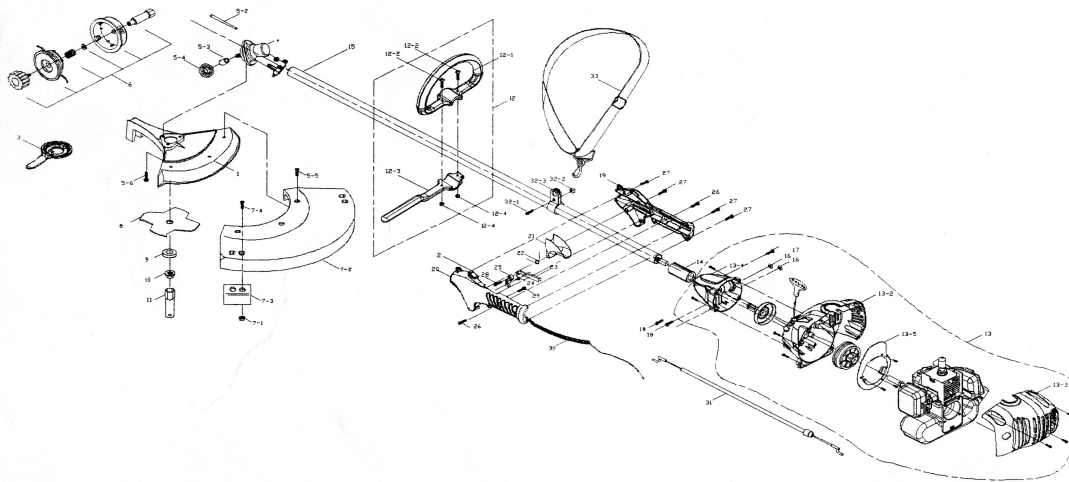

BT 8925D

String Trimmer

AT334202

**SPARE PARTS LIST**

No.	STK CODE	Parts No.	Description	Q	No.	STK CODE	Parts No.	Description	Q
1	A	9017-330301	SHIELD	1	13-1	C	9017-334201	HOUSING	1
2	A	9022-330502	STOP SWITCH	1	13-2	C	9017-334202	COVER	1
3	B	9042-330101	WRENCH	1	13-3	C	9017-334203	HOUSING	1
4	C	9110-330301	GEAR HOUSING ASS'Y	1	13-4	A	9187-334101	RETAINER, PULLEY	1
5	B	9125-330601		1	14	C	9059-332601	PRECAUTION COVER	1
5-1	B	6111-330301	ROD	1	15	C	9228-334203	BAG BEHIND	1
5-2	A	9124-330309	SPLINE SLEEVE	1	16	B	6NDB-05	NUT	2
5-3	A	9131-330601	RING	1	17	B	6SDABB05-14	SCREW	1
5-4	B	9SKKB-06-15	SCREW	3	18	B	6SDAB-05-20	SCREW	2
5-5	B	9SKKBY10/24-0.5	SCREW	3	19	C	9068-332604	HOUSING HANDLE	1
5-6	A	9PB-1.4-20	PIN	1	20	C	9068-332603	HOUSING HANDLE	1
5-7	C	9111-330601	FLANG, SPINDLE	1	21	B	9028-332602	TRIGGER	1
5-8	B	9NLZ-10	NUT	1	22	B	9024-332601	SPRING	1
5-9	C	9042-330301	SLEEVE	1	23	A	9176-332602	LIBERATE SHAFT	1
6	A	9228-330319	KIT, STRING HEAD	1	24	B	9024-332602	SPRING	1
7	C	9228-330614	COVER ASS'Y	1	25	A	9072-332601	LIBERATE CHUNK	1
7-1	B	6NGB-10/24	NUT	2	26	B	6SDAB-05-08	SCREW	2
7-2	C	9017-330310	COVER	1	27	B	6SLABB03-12	SCREW	4
7-3	B	9250-330301	KIT, KNIFE	1	28	B	6SLABB3.5-10	SCREW	1
7-4	B	9SKKBY10/24-0.62	SCREW	2	29	B	9SLABB03-12	SCREW	1
8	A	9250-330609	BLADE, BRUCH 4-TOOTH	1	30	B	9059-334201	HOSE	1
12	C	9228-330336	HANDLE ASS'Y	1	31	A	9010-334201	THROTTLE CABLE	1
12-1	C	9068-330305	HANDLE, UPPER	1	32	A	9228-330346	HARNESS RING ASS'Y	1
12-2	B	9SKKBY10/24-1	SCREW	2	32-1	A	6SDAB-05-08	SCREW	1
12-3	B	9068-330306	HANDLE	1	32-2	A	6NGB-05	NUT	1
12-4	B	9NAC-10/24	NUT	1	32-3	C	9131-330305	HARNESS RING	1
13	C	9228-334202	ENGINE ASS'Y	1	32	A	9149-330301	HARNESS	1

Stocking Codes are:

A - Dealer stocked

B - Distributor stocked

C - Factory stocked

REVISION	DATE
	ceh.02