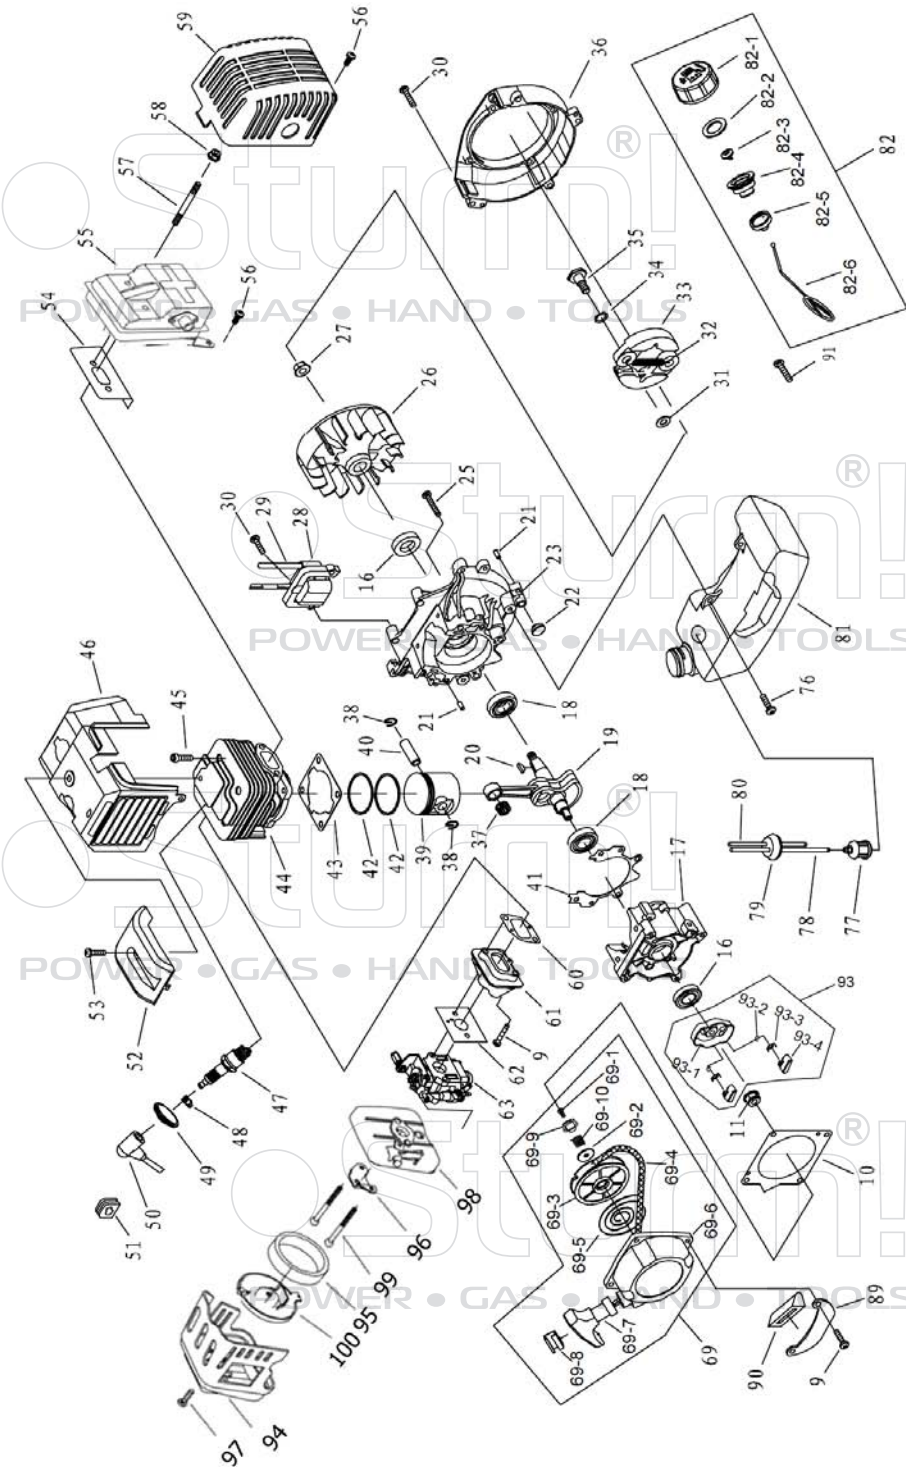

ENGINE FOR BT9143BL

NO.	DESCRIPTION	NO.	DESCRIPTION	NO.	DESCRIPTION
9	SCREW M5X20	44	CYLINDER	69-10	EASY START COIL SPRING
10	GASKET	45	SCREW	76	SCREW M5X16
11	NUT	46	GUIDE COVER ASSY	77	CLEANER COVER
16	OIL SEAL	47	SPARK PLUG	78	OUTLET FUEL PIPE
17	CRANK CASE	48	SPRING	79	PLUG
18	BEARING 6202	49	PLUG COVER	80	INLET FUEL PIPE
19	CRANKSHAFT	50	PLUG CAP	81	FUEL TANK
20	KEY	51	PLUG	82	LID ASSY
21	PIN	52	UPPER COVER	82-1	FUEL TANK LID
22	RUBBER WASHER	53	SCREW	82-2	GASKET
23	CRANK CASE	54	GASKET	82-3	INLET
25	SCREW M5X30	55	MUFFLER	82-4	INSIDE COVER
26	MAGNETO ROTOR COMP	56	SCREW	82-5	LID
27	NUT	57	BOLT	82-6	CHAIN
28	IGNITION COLL COMP	58	NUT	89	STAND
29	CORD COMP	59	MUFFLER COVER	90	RUBBER COVER
30	BOLT M5X20	60	GASKET	91	SCREW M5X20
31	WASHER	61	ADMITTING PIPE	93	STARTER PULLEY ASSY
32	SPRING	62	GASKET	93-1	STARTER REEL
33	EXPANDER	63	CARBURETOR	93-2	STOP RING
34	WASHER	69	STARTER	93-3	STARTER PAWL SPRING
35	SCREW PIN	69-1	SCREW	93-4	STARTER PAWL
36	FAN COVER	69-2	WASHER	94	AIRFILTER COVER
37	BEARING 10X13X16	69-3	START POPE REEL	95	AIR CLEANER
38	RING	69-4	POPE	96	AIRFILTER COVER SEAT
39	PISTON	69-5	RECOIL SPRING	97	SCREW
40	PISTON PIN	69-6	START COVER ASSY	98	CHOKE SEAT ASSY
41	GASKET	69-7	START HANDLE	99	SCREW
42	PISTON RING	69-8	RING	100	CIRCULAR COVER
43	GASKET	69-9	START RATCHET		

ST20131104