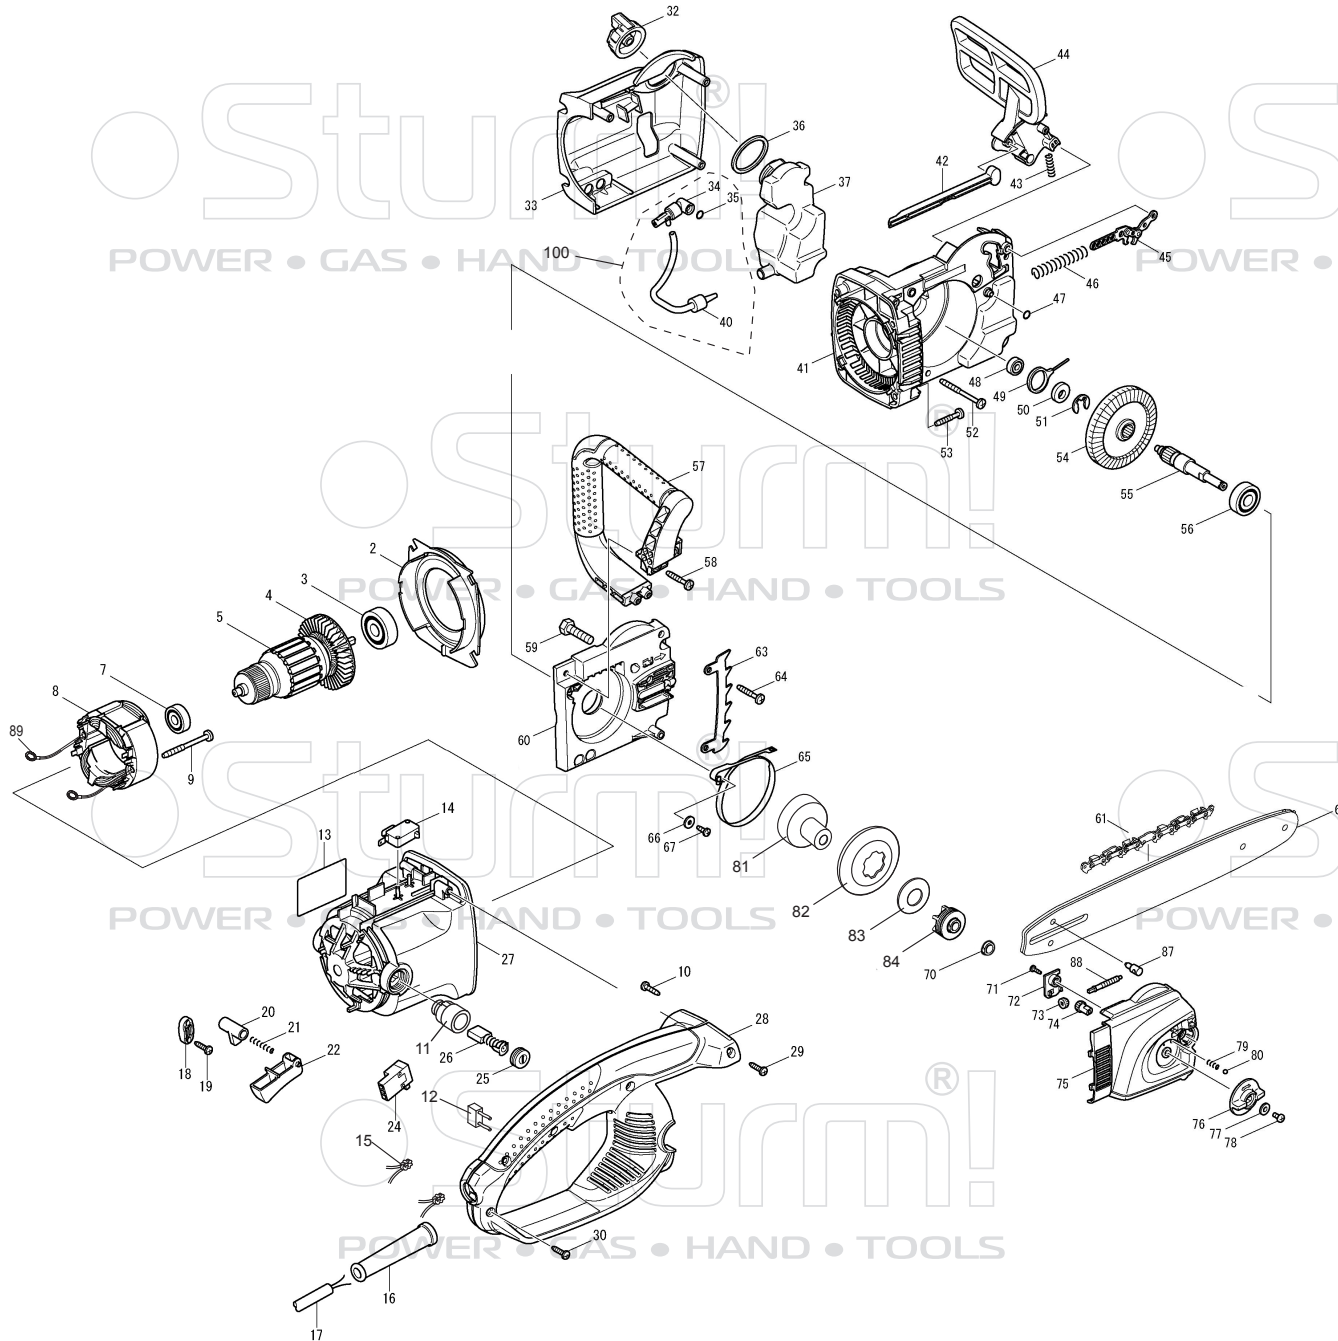

CC9923

NO.	DESCRIPTION	NO.	DESCRIPTION
2	BAFFLE PLATE	47	O RING
3	BALL BEARING 6003RS	48	BALL BEARING 6001RS
4	FAN	49	CRANK
5	ROTOR	50	CAM
7	BALL BEARING 6200RS	51	REATINING RING
8	STATOR	52	TAPPING SCREW
9	TAPPING SCREW	53	TAPPING SCREW
10	TAPPING SCREW	54	STRAIGHT BEVEL GEAR
11	BRUSH HOLDEN	55	SPINDLE
12	CAPACITOR	56	BALL BEARING 6201Z
13	NAME PLATE	57	FRONT HAND
14	SWITCH 1	58	TAPPING SCREW
15	INDUCTANCE	59	HEX BOLT
16	CORD GUARD	60	BEARING HOUSING
17	CORD & PLUG	61	SAW CHAIN
18	CORD CLAMP	62	GUIDE BAR
19	TAPPING SCREW	63	SPIKE BUMPER
20	LOCK-OFF BUTTON	64	TAPPING SCREW
21	COMPRESSION SPRING	65	BRAKE BAND
22	SWITCH LEVER	66	FLAT WASHER
24	SWITCH 2	67	TAPPING SCREW
25	BRUSH HOLDER CAP	70	NUT
26	CARBON BRUSH	71	TAPPING SCREW
27	MOTOR HOUSING	72	COVER
28	HANLDE SET	73	STRAIGHT BEVEL GEAR
29	TAPPING SCREW	74	STRAIGHT BEVEL GEAR
30	TAPPING SCREW	75	SPROCKET COVER COMPLETE
32	TANK CAP COMPLETE	76	DIAL
33	GEAR HOUSING COVER COMPLETE	77	FLAT WASHER
34	OIL PUMP COMPLETE	78	BINDING HEAD SCREW
35	O-RING	79	COMPRESSION SPRING
36	SPONGE SEAL	80	STEEL BALL
37	OIL TANK	81	CONNECT BLOCK
40	OIL TUBE	82	BRAKE DUMP
41	GEAR HOUSING	83	WASHER
42	ROD	84	CHAIN WHEEL
43	COMPRESSION SPRING	87	ADJUST PIN
44	FRONT HAND GURARD	88	ADJUST SCREW
45	LINK PLATE GUARD	89	SPRING COIL
46	COMPRESSION SPRING	100	100 OIL PUMP ASSY