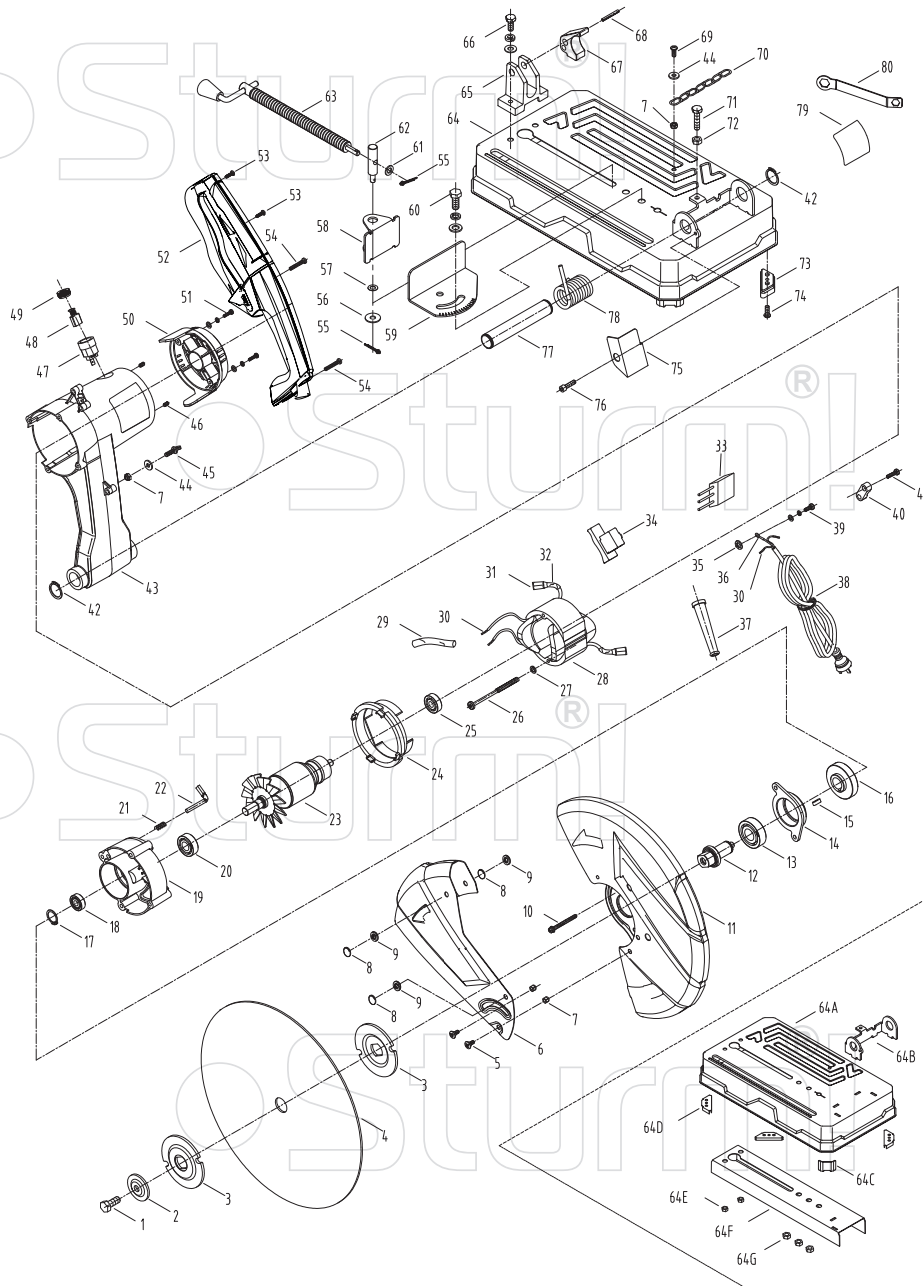

CF73260P

NO.	DESCRIPTION	NO.	DESCRIPTION
1	hexagon bolt	48	carbon brush
2	flange	49	carbon brush cap
3	flange	50	back cover
4	abrasive wheel	51	pan head screw
5	screw	52	handle
6	safety cover	53	pan head tapping screw
7	screw	54	pan head tapping screw
8	plastic	55	pin
9	plastic	56	washer
10	pan head screw	57	washer
11	wheel cover	58	vise plate
12	spindle	59	guide plate
13	ball bearing 6204RS	60	hexagon bolt
14	bearing box	61	washer
15	flat key	62	pin
16	gear	63	vise screw complete
17	O ring	64	base complete
18	ball bearing 629RS	64A	base
19	bearing box	64B	arm
20	ball bearing 6200RS	64C	cushion
21	compression spring	64D	iron cushion
22	stopper	64E	screw
23	rotor	64F	iron plate
24	baffle plate	64G	hexagon bolt
25	ball bearing 6202RS	65	screw guide
26	pan head screw	66	hexagon bolt
27	washer	67	vise nut
28	stator	68	pin
33	soft start	69	pan head screw
34	switch	70	chain
37	cord guard	71	hexagon bolt
38	power cable 3X1.5mm ²	72	hexagon nut
39	pan head screw	73	cushipin
40	strain relief	74	pan head screw
41	pan head screw	75	spark guard
42	O ring	76	pan head screw
43	motor housing complete	77	pipe
44	washer	78	torsion spring
45	stopper	79	label
46	screw	80	wrench
47	carbon brush holder		