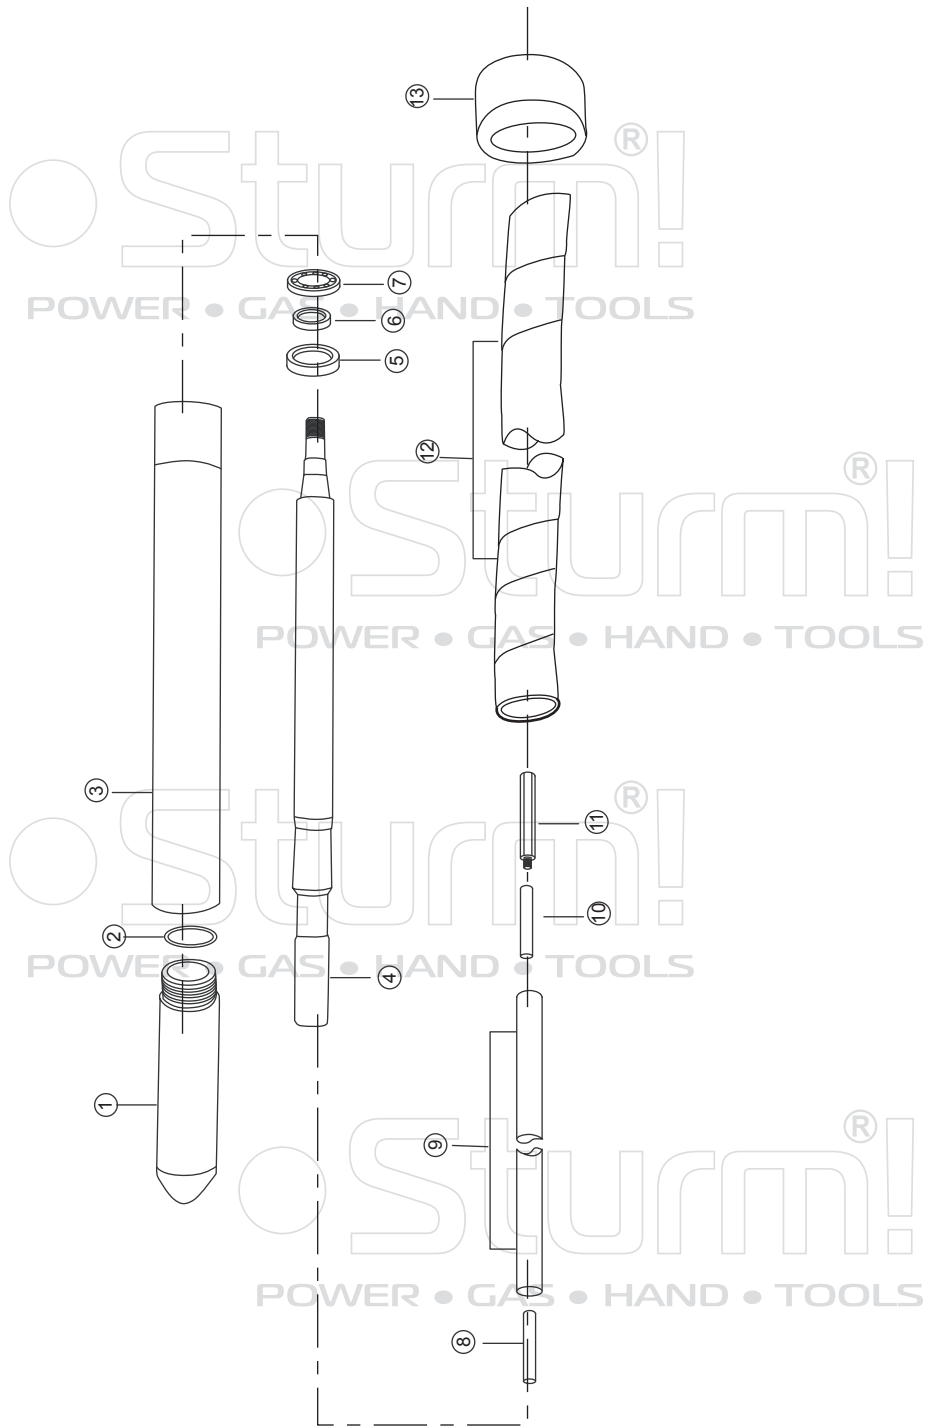

CV71101

NO.	DESCRIPTION	NO.	DESCRIPTION
1	SPINDLE	16	WIND GUARD
2	KEY	17	SCREW
3	BEARING 6200RS	18	STATOR
4	SCREW	19	HOUSING
5	GEAR BOX	20	SWITCH
6	GEAR	23	CORD CLAMP
7	CIRCLIP	24	SCREW
8	STEEL BUSH	25	CORD SLEEVE
9	MIDDLE COVER	26	CORD
10	BEARING 6200RS	27	CIRCLIP
11	ROTOR	28	SCREW
12	CARBON BRUSH	990	VIBRATION SPEAR
13	CARBON BRUSH HOLDER	888	HANDLE ASSEMBLY
14	BEARING 608Z		
15	WASHER		

ST20131227

Vibrator for CV71101

NO.	DESCRIPTION
1	CAP HEAD
2	O-RING
3	CASE
4	ROTARY SHAFT
5	COUNTER OIL SEAL
6	OIL SEAL
7	BEARING
8	SHAFT JOINT
9	FLEXILE SHAFT
10	SHAFT JOINT
11	HEX SHAFT JOINT
12	FLEXILE HOSE
13	LOCKING NUT