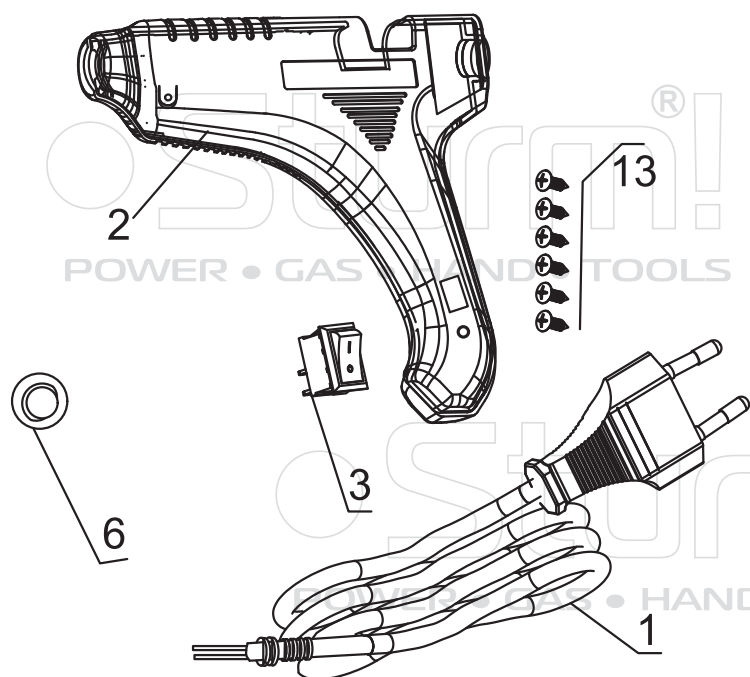

## GG2460SN

NO.	Description
1	Cable
2	housing
3	Power switch
4	spring
6	Silicon gasket
8	Holder
9	Feeding mechanism
10	Washer
11	Insulating silica gel
12	PTC heater
13	screw

UK-210601-1

Sturmi!  
POWER • GAS • HAND • TOOLS