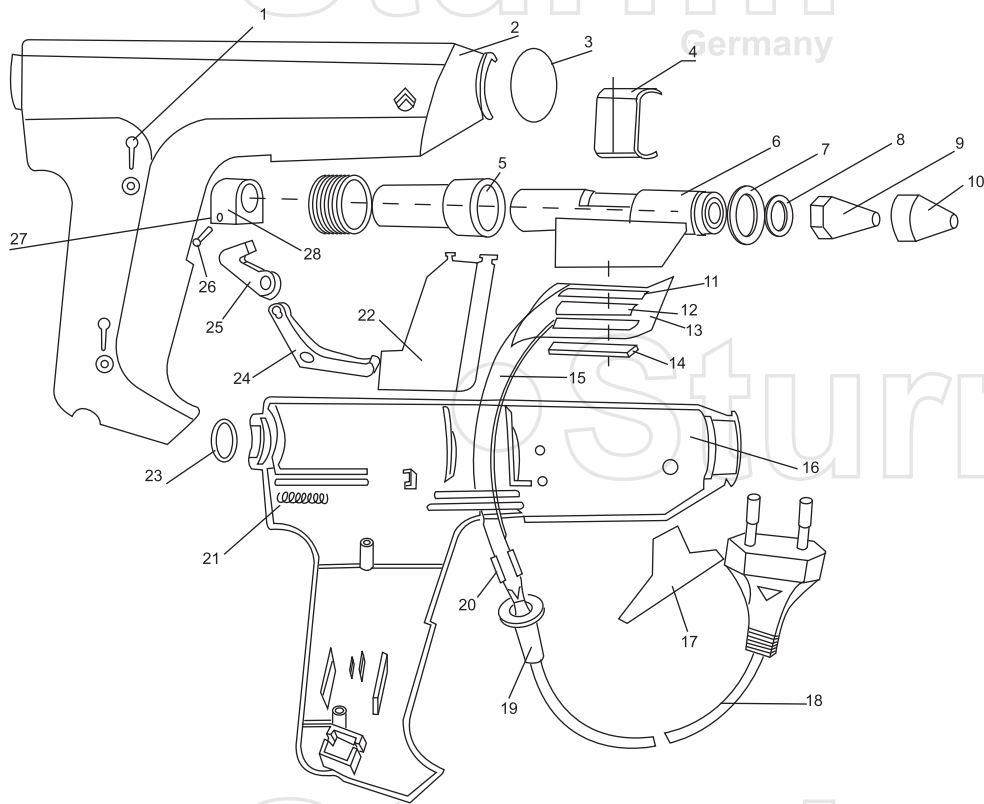

GG2470C

NO.	DESCRIPTION
1	SCREW
2	1/2 SHELL
3	MOUNTING SPRING
4	SAFETY HOOK
5	STICK GUIDE TUBE
6	STICK HOLDER
7	HEAT INSULATION WASHER
8	RUBBER WASHER
9	NOZZLE
10	NOZZLE CAP
11	ELECTRODE
12	HEATING UNIT
13	INSULATION COATING
14	HEATING UNIT ATTACHMENT
15	WIRE
16	1/2 SHELL
17	SUPPORT
18	CABLE + PLUG
19	CABLE GUARD
20	RETRACTABLE SLEEVE
21	SPRING
22	TRIGGER
23	RING
24	ROD
25	ROD
26	PIN
27	ELASTIC WASHER
28	STICK PUSHER