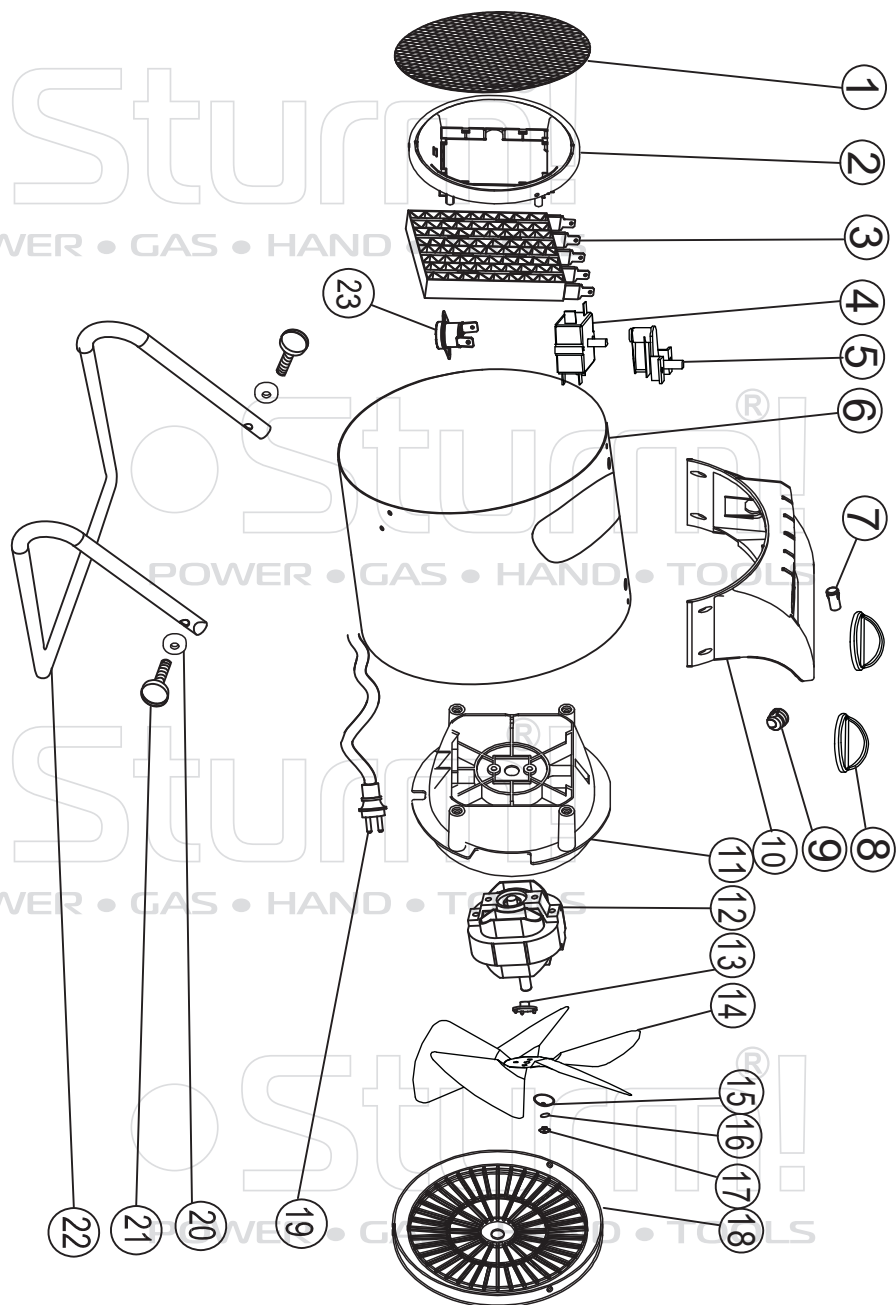

Sturm!
POWER • GAS • HAND

Sturm!
POWER • GAS • HAND

FH2231RC

NO.	DESCRIPTION
1	FRONT GRILL
2	FRONT PTC BRACKET
3	PTC
4	SWITCH
5	THERMOSTAT
6	OUTER CASING
7	POWER INDICATOR
8	KNOB
9	LOCK
10	CONTROL BOX
11	BACK PTC BRACKET
12	MOTOR
13	FAN BASE
14	FAN BLADE
15	THE BLADES CLAMP
16	GASKET
17	SCREWS
18	BACK GRILL
19	CABLE & PLUG
20	FRAME GASKET
21	SCREW
22	BOTTOM FRAME
23	THERMAL CUT-OUT

UK20210412

Sturm!
POWER • GAS • HAND • TOOLS

Sturm!
POWER • GAS • HAND • TOOLS