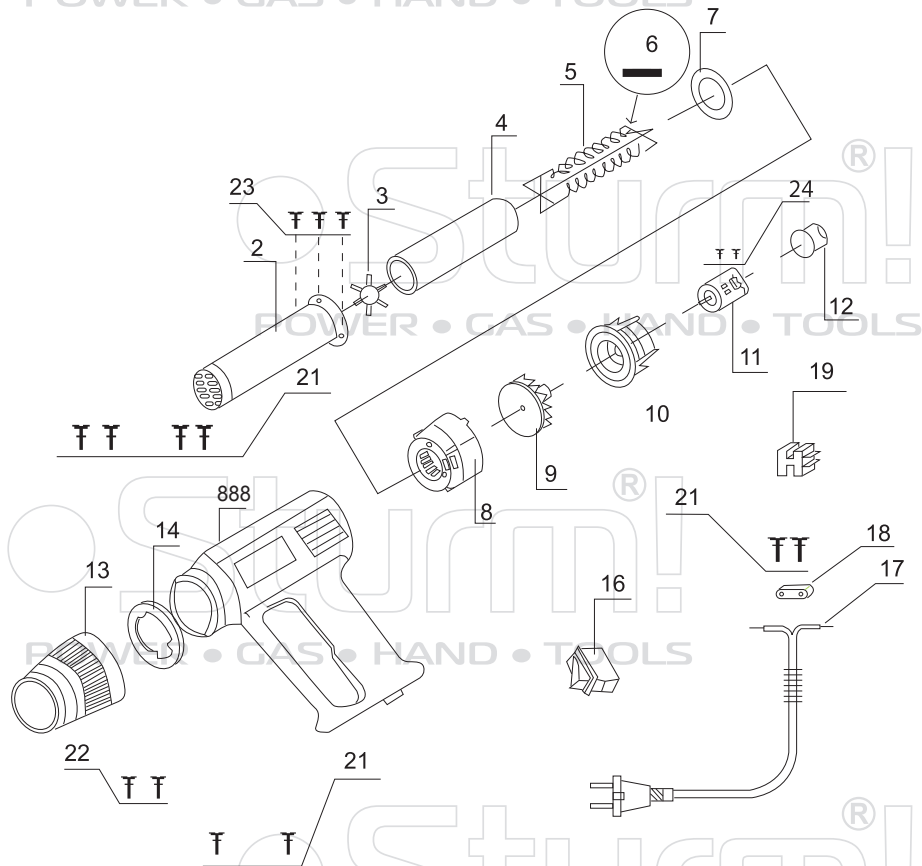

Sturm!

POWER • GAS • HAND • TOOLS

POWER • GAS • HAND • TOOLS

Sturm!

HG2000

POWER • GAS • HAND • TOOLS

NO.	DESCRIPTION
2	STEEL TUBE
3	MICANITE PLATE FIX
4	MICANITE PAPER TUBE
5	MICANTIE HOUSING AND HEATING ELEMENT
6	THERMAL LINK
7	PLASTIC RING
8	FAN CAVE
9	FAN BLADE
10	MOTOR BASE
11	D.C. MOTOR
12	RECTIFIER
13	PLASTIC TUBE
14	POSITIONER
16	SWITCH
17	POWER CORD AND PLUG
18	CORD GRIP
19	TERMINAL BLOCK
21	SCREW
22	SCREW
23	SCREW
24	SCREW
888	HOUSING ASSEMBLE

ST20110216-01

Sturm!

POWER • GAS • HAND • TOOLS