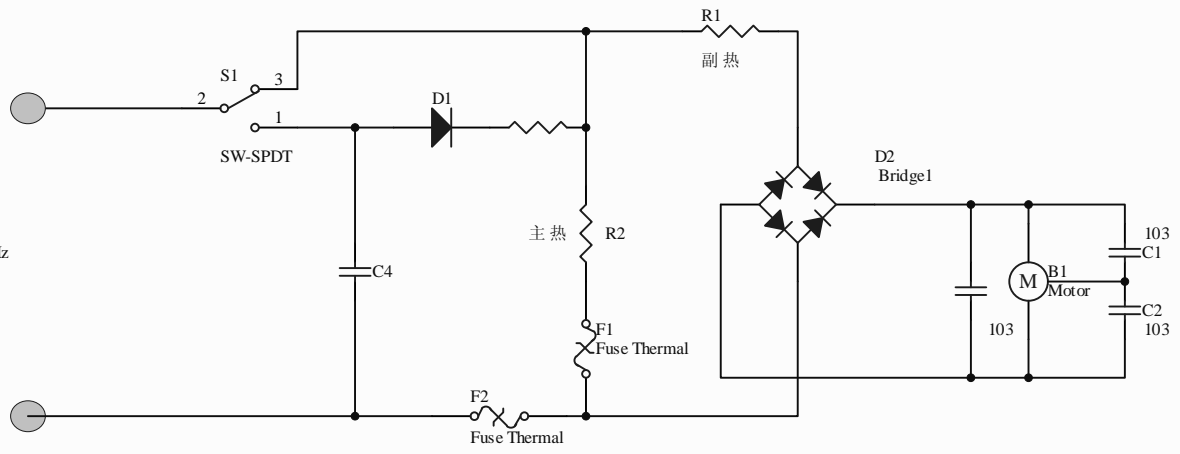

220-240V AC 50/60Hz

Title			JS-HG12AII, JS-HG12B		
Size	Number		Revision		
A4					
Date:	2014-6-27		Sheet of		
File:	E:\project\原理图.SCHDOC		Drawn By:		