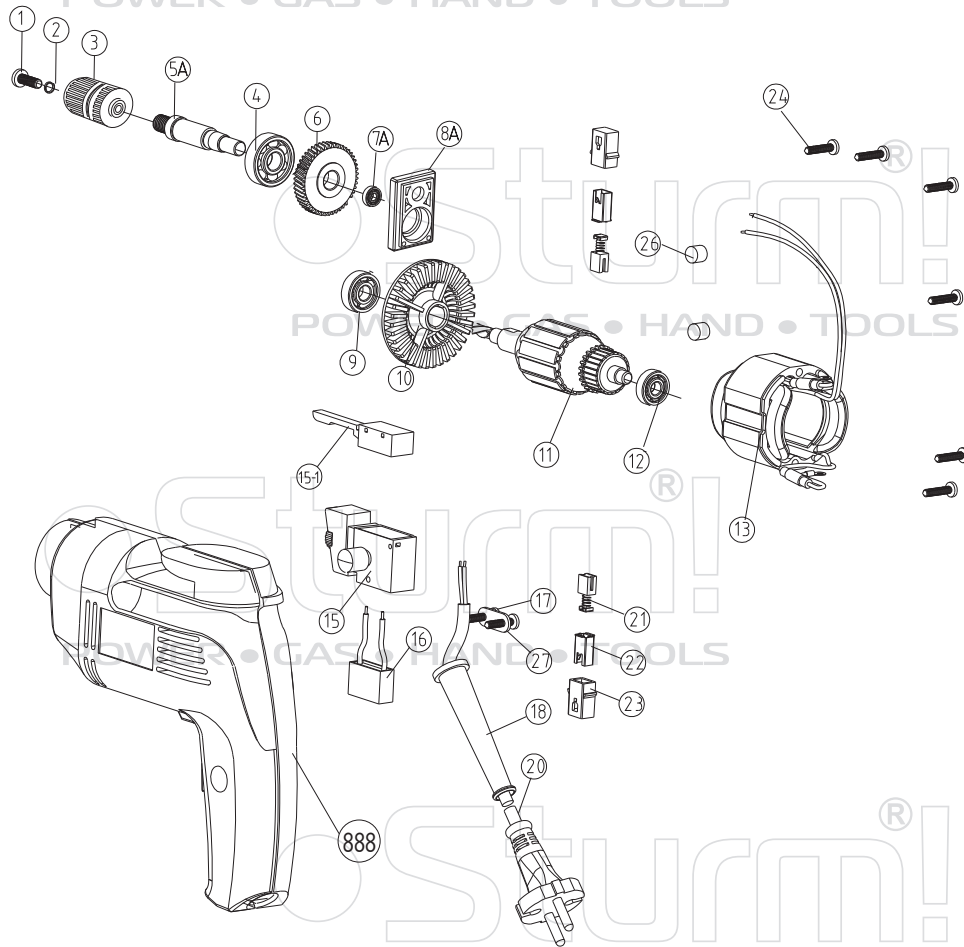

Sturm!

POWER • GAS • HAND • TOOLS

POWER • GAS • HAND • TOOLS

Sturm!

POWER • GAS • HAND • TOOLS **ID2150**

NO.	DESCRIPTION
1	SCREW
2	SPRING WASHER
3	CHUCK
4	BEARING 6001Z
5A	SHAFT
6	BIG GEAR
7A	BEARING 687Z
8A	CENTRAL SUPPORT
9	BEARING 608Z
10	FAN
11	ROTOR
12	BEARING 607Z
13	STATOR
15	SWITCH
15-1	REVERSE LEVER
16	CAPACITOR
17	STRAIN RELIEF
18	CORD SLEEVE
20	AC CORD & PLUG
21	CARBON BRUSH
22	BRUSH BUSHING
23	BRUSH HOLDER
24	TAPPING SCREW
26	RUBBER SLEEVE
27	TAPPING SCREW
888	HOUSING ASSEMBLE

ST20125021-03

Sturm!

POWER • GAS • HAND • TOOLS