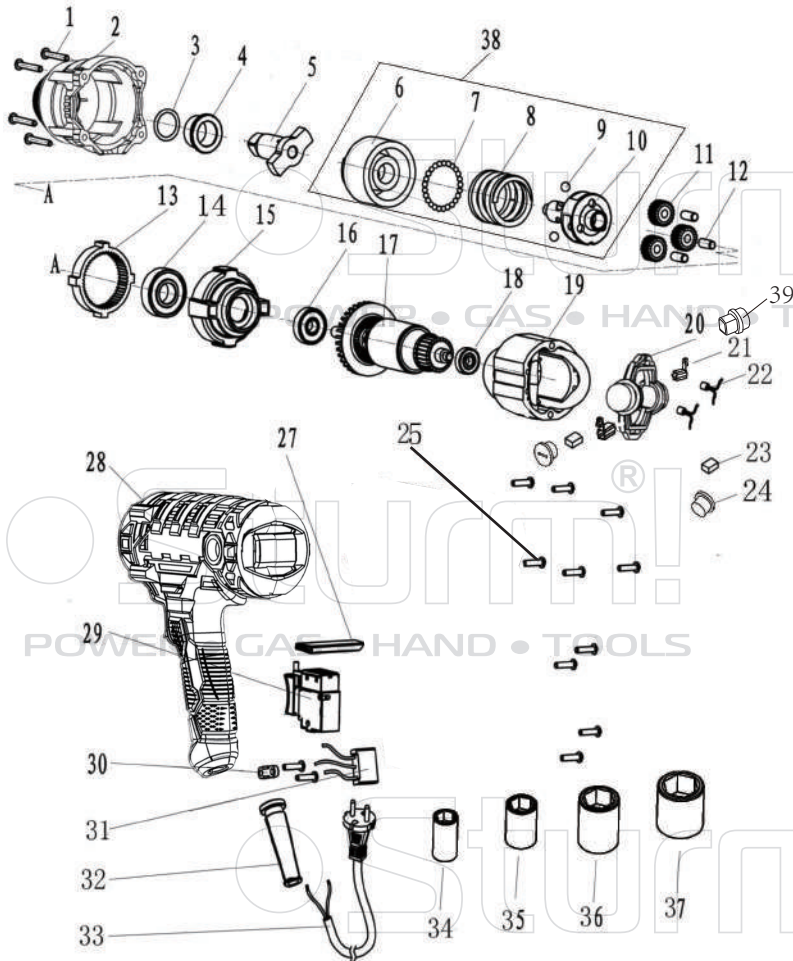

Sturm!

POWER • GAS • HAND • TOOLS

POWER • GAS • HAND • TOOLS

ID2185IW

NO.	DESCRIPTION
1	screw
2	Gear box
3	o-ring
4	Shaft sleeve
5	Output shaft
6	Impact block
7	Steel Ball
8	Spring
9	Steel Ball
10	Intermediate shaft
11	Planetary gear
12	Round pin
13	Ring gear
14	bearing 6002Z
15	plastic Gear box
16	bearing 608Z
17	Rotor
18	bearing 608Z
19	Stator
20	Brush bracket
21	Inner brush holder
22	Inductance
23	Carbon brush
24	brush cap
25	screw
27	Direction setting button
28	housing
29	Switch
30	cable anchorage
31	Capacitor
32	Cable protector
33	Cable
34	17mm socket
35	19mm socket
36	21mm socket
37	22mm socket
38	Impact block assembly
39	Carbon brush holder

POWER • GAS • HAND • TOOLS