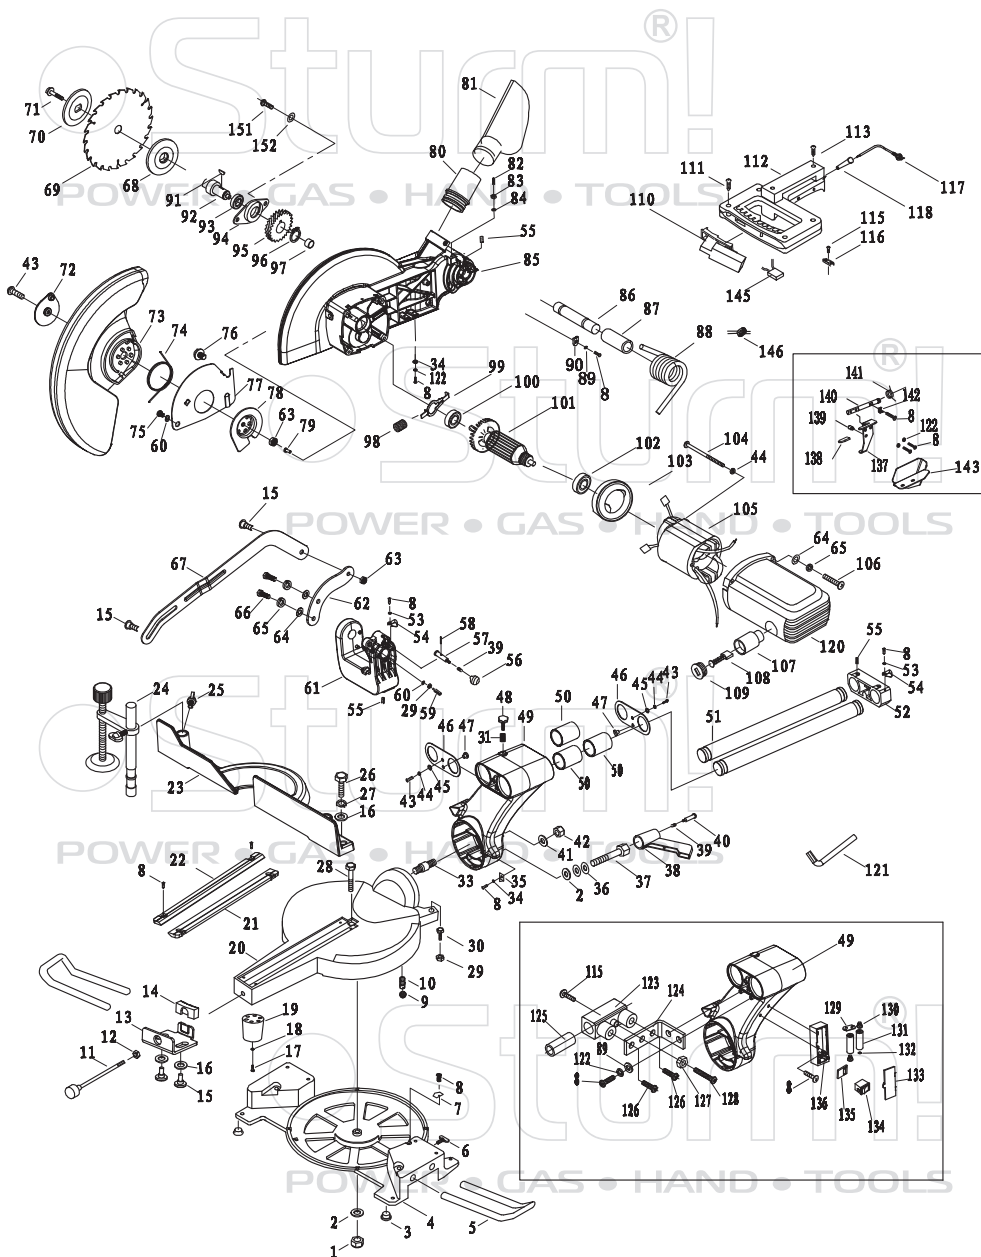

# MS55305

NO.	DESCRIPTION	NO.	DESCRIPTION	NO.	DESCRIPTION
1	LOCK NUT	50	LINER BEARING LM30UU	98	SPRING
2	FLAT WASHER	51	EXTENSION POLE	99	LOCK CATCH
3	RUBBER FOOT	52	REAR BRACKET	100	BEARING 6201RZ
4	BASE	53	WASHER	101	ROTOR
5	EXTENSION BAR	54	WIRE FASTENER	102	BEARING 6000RS
6	WING NUT	55	BOLT	103	WIND DEFENDER
7	INDICATOR NEEDLE	56	HANDWHEEL BALL	104	TAPPING SCREW
8	SCREW	57	PIN	105	STATOR
9	STEEL BALL	58	ELASTIC PIN	106	SCREW
10	SPRING	59	BOLT	107	BRUSH HOLDER
11	OPERATION HANDLE	60	WAVE WASHER	108	CARBON BRUSH
12	NUT	61	BRACKET	109	BRUSH CAP
13	PRESSURE BOARD	62	CONNECTION ROD BASE	110	SWITCH
14	FRICTION SHEET	63	LOCK NUT	111	BOLT
15	CONNECTION BOLT 5X12	64	FLAT WASHER	112	HANDLE
16	FLAT WASHER	65	SPRING WASHER	113	TAPPING SCREW
17	SCREW	66	BOLT	115	TAPPING SCREW
18	WASHER	67	CONNECTION ROD	116	CORD ANCHORAGE
19	RUBBER FOOT	68	INNER FLANGE	117	POWER CORD
20	TABLE	69	BLADE	118	CORD GUARD
21	TABLE INSERT (RIGHT)	70	OUTER FLANGE	120	HOUSING
22	TABLE INSERT (LEFT)	71	BOLT	121	HEX. KEY
23	RAIL	72	CONNECTION BOARD	122	SPRING WASHER
24	WORK PIECE CLAMP	73	MOVABLE GUARD	123	LASER BASE
25	WING NUT	74	DISC SPRING	124	LASER FIXING BOARD
26	BOLT	75	SCREW	125	LASER
27	SPRING WASHER	76	BOLT	126	SCREW
28	SCREW	77	SHEET	127	NUT
29	NUT	78	SHEET	128	SCREW
30	BOLT	79	TAPPING SCREW	129	CONDUCTIVE SHEET
31	SPRING	80	DUST TUBE	130	SPRING
33	DOUBLE HEAD BOLT	81	DUST BAG	131	BATTERY
34	SERRATED WASHER	82	BOLT	132	COPPER SHEET
35	INDICATOR NEEDLE	83	NUT	133	BATTERY BOX COVER
36	WAVE WASHER	84	WAVE WASHER	134	SWITCH
37	BOLT	85	BLADE GUARD	135	SWITCH COVER
38	KNOB	86	ACROSS SHAFT	136	BATTERY BOX
39	SPRING	87	PLASTIC TUBE	137	TRIGGER
40	BOLT	88	TORQUE SPRING	138	TRIGGER SLEEVE
41	FLAT WASHER	89	FLAT WASHER	139	TRIGGER PIN
42	LOCK NUT	90	DEFENDER	140	PIN
43	SCREW	91	WOODRUFF KEY	141	SMALL TORQUE SPRING
44	SPRING WASHER	92	OUTPUT SHAFT	142	SHEET
45	FLAT WASHER	93	BEARING 6203RS	143	DEFENDER
46	COVER	94	FRONT COVER	145	CAPACITOR
47	ANTI-SHOCK PAD	95	GEAR	146	INDUCTOR
48	KNOB(M6X20)	96	CIRCLIP FOR SHAFT	151	SCREW
49	CRANK ARM	97	NEEDLE BEARING HK1210	152	WASHER