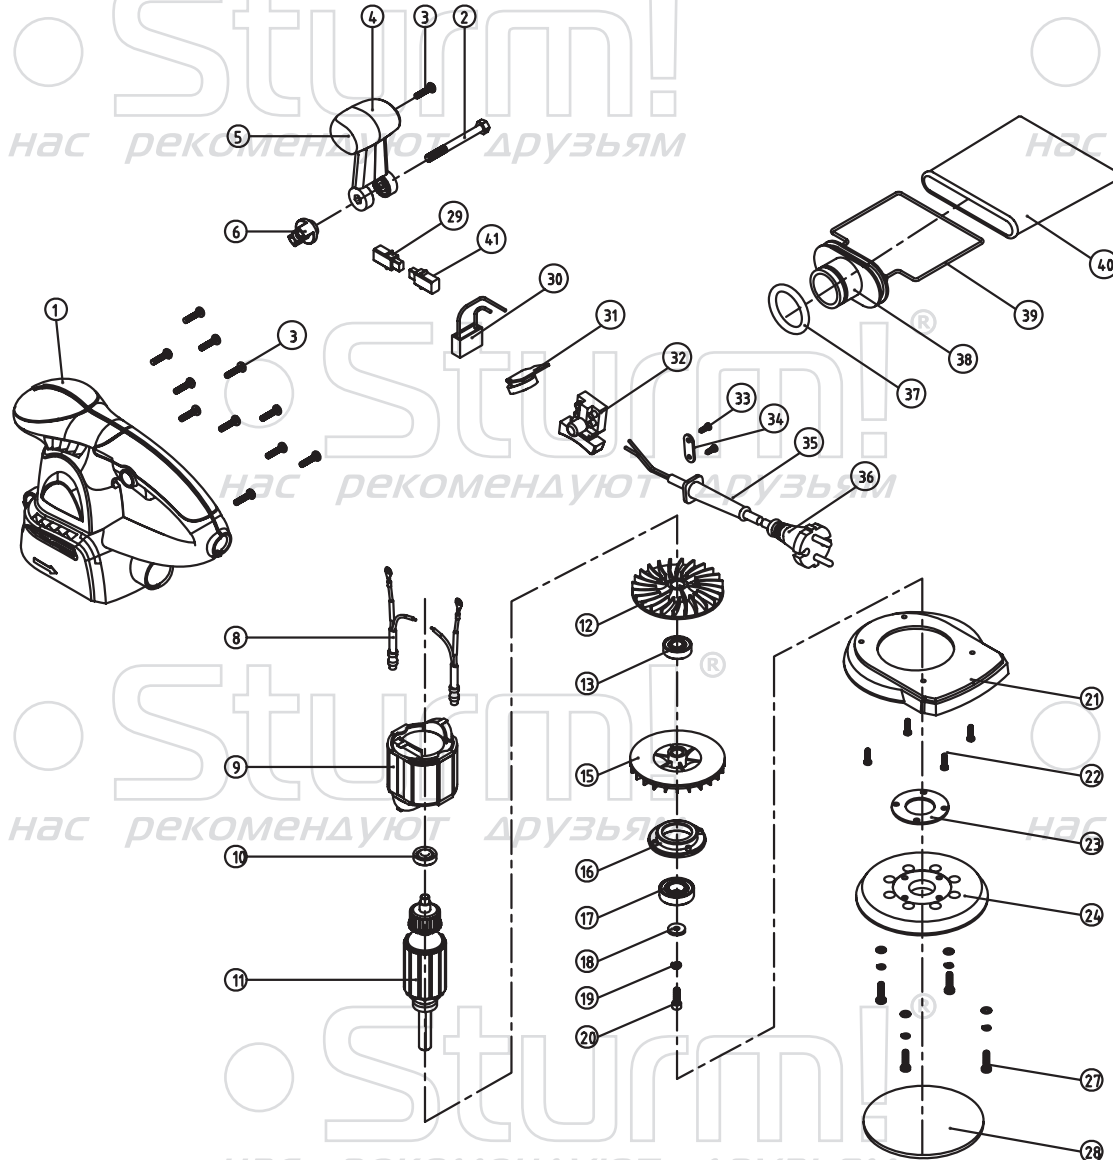

Sturm!
нас рекомендуют друзья

Sturm!
нас рекомендуют друзья

OS8155R

NO.	DESCRIPTION	NO.	DESCRIPTION
1	HOUSING ASSEMBLY	22	TAPPING SCREW
2	BOLT	23	CLAMPING PLATE
3	TAPPING SCREW	24	SOLE PLATE
4	AUXILIARY HANDLE COVER	27	SCREW
5	AUXILIARY HANDLE BOTTOM	28	EMERY CLOTH
6	DELTA KNOB	29	BRUSH HOLDER
8	INDUCTOR	30	CAPACITOR
9	STATOR	31	PCB
10	BEARING 607Z	32	SWITCH
11	ARMATURE	33	TAPPING SCREW
12	FAN	34	CORD CLIP
13	BEARING 6000Z	35	CORD GUARD
15	BALANCE FAN	36	CORDSET
16	BEARING BASE	37	O RING
17	BEARING 6002RS	38	EXTRACT DUST OPENING FRAMEWORK
18	PLAT WASHER	39	DUST COLLECTOR BAG
19	SPRING WASHER	40	DUST COLLECTOR BAG
20	SCREW	41	CARBON BRUSH
21	COLLECTION DUST COVER		