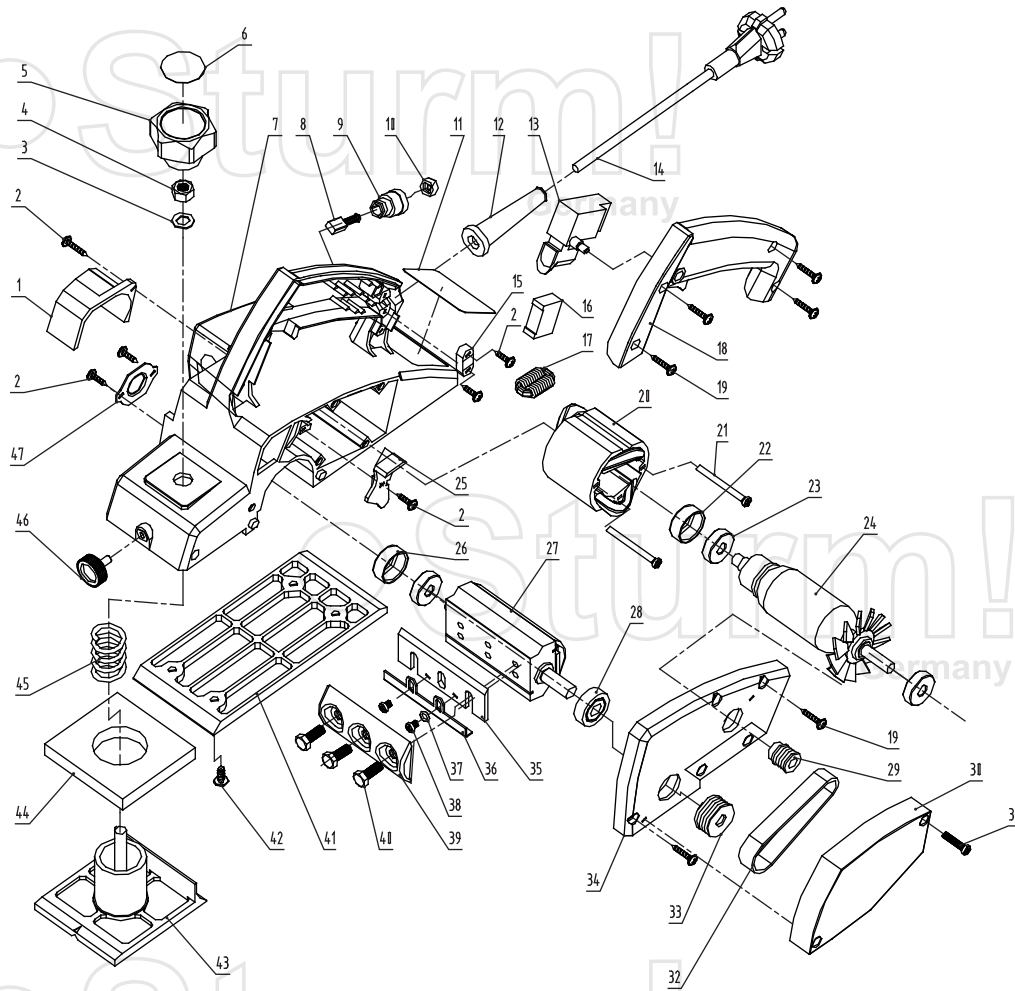

# P1067

NO.	DESCRIPTION	NO.	DESCRIPTION
1	DUST CONNEECTION COVER	25	WIND BLOCK BOARD
2	SCREW	26	BEARING BUSH
3	WASHER	27	BLADE DRUM
4	NUT	28	BEARING 6000
5	KNOB	29	SMALL PULLEY
6	SCALE LABEL	30	BELT COVER
7	HOUSING	31	SCREW
8	CARBON BRUSH	32	BELT
9	BRUSH HOLDER	33	BIG PULLEY
10	BRUSH CAP	34	SIDE COVER
11	NAMEPLATE	35	BLADE
12	CORD SLEEVE	36	GUARD PLATE
13	SWITCH	37	WASHER
14	CORD & PLUG	38	SCREW
15	CORD CLAMP	39	BLADE HOLDER
16	CAPACITOR	40	SCREW
17	INDUCTOR	41	REAR BASE
18	HANDLE COVER	42	SCREW
19	SCREW	43	FORE BASE
20	STATOR	44	SPONGE WASHER
21	SCREW	45	SPRING
22	BEARING BUSH	46	FIXED KNOB
23	BEARING 608	47	BEARING COVER
24	ROTOR	48	BEARING 627