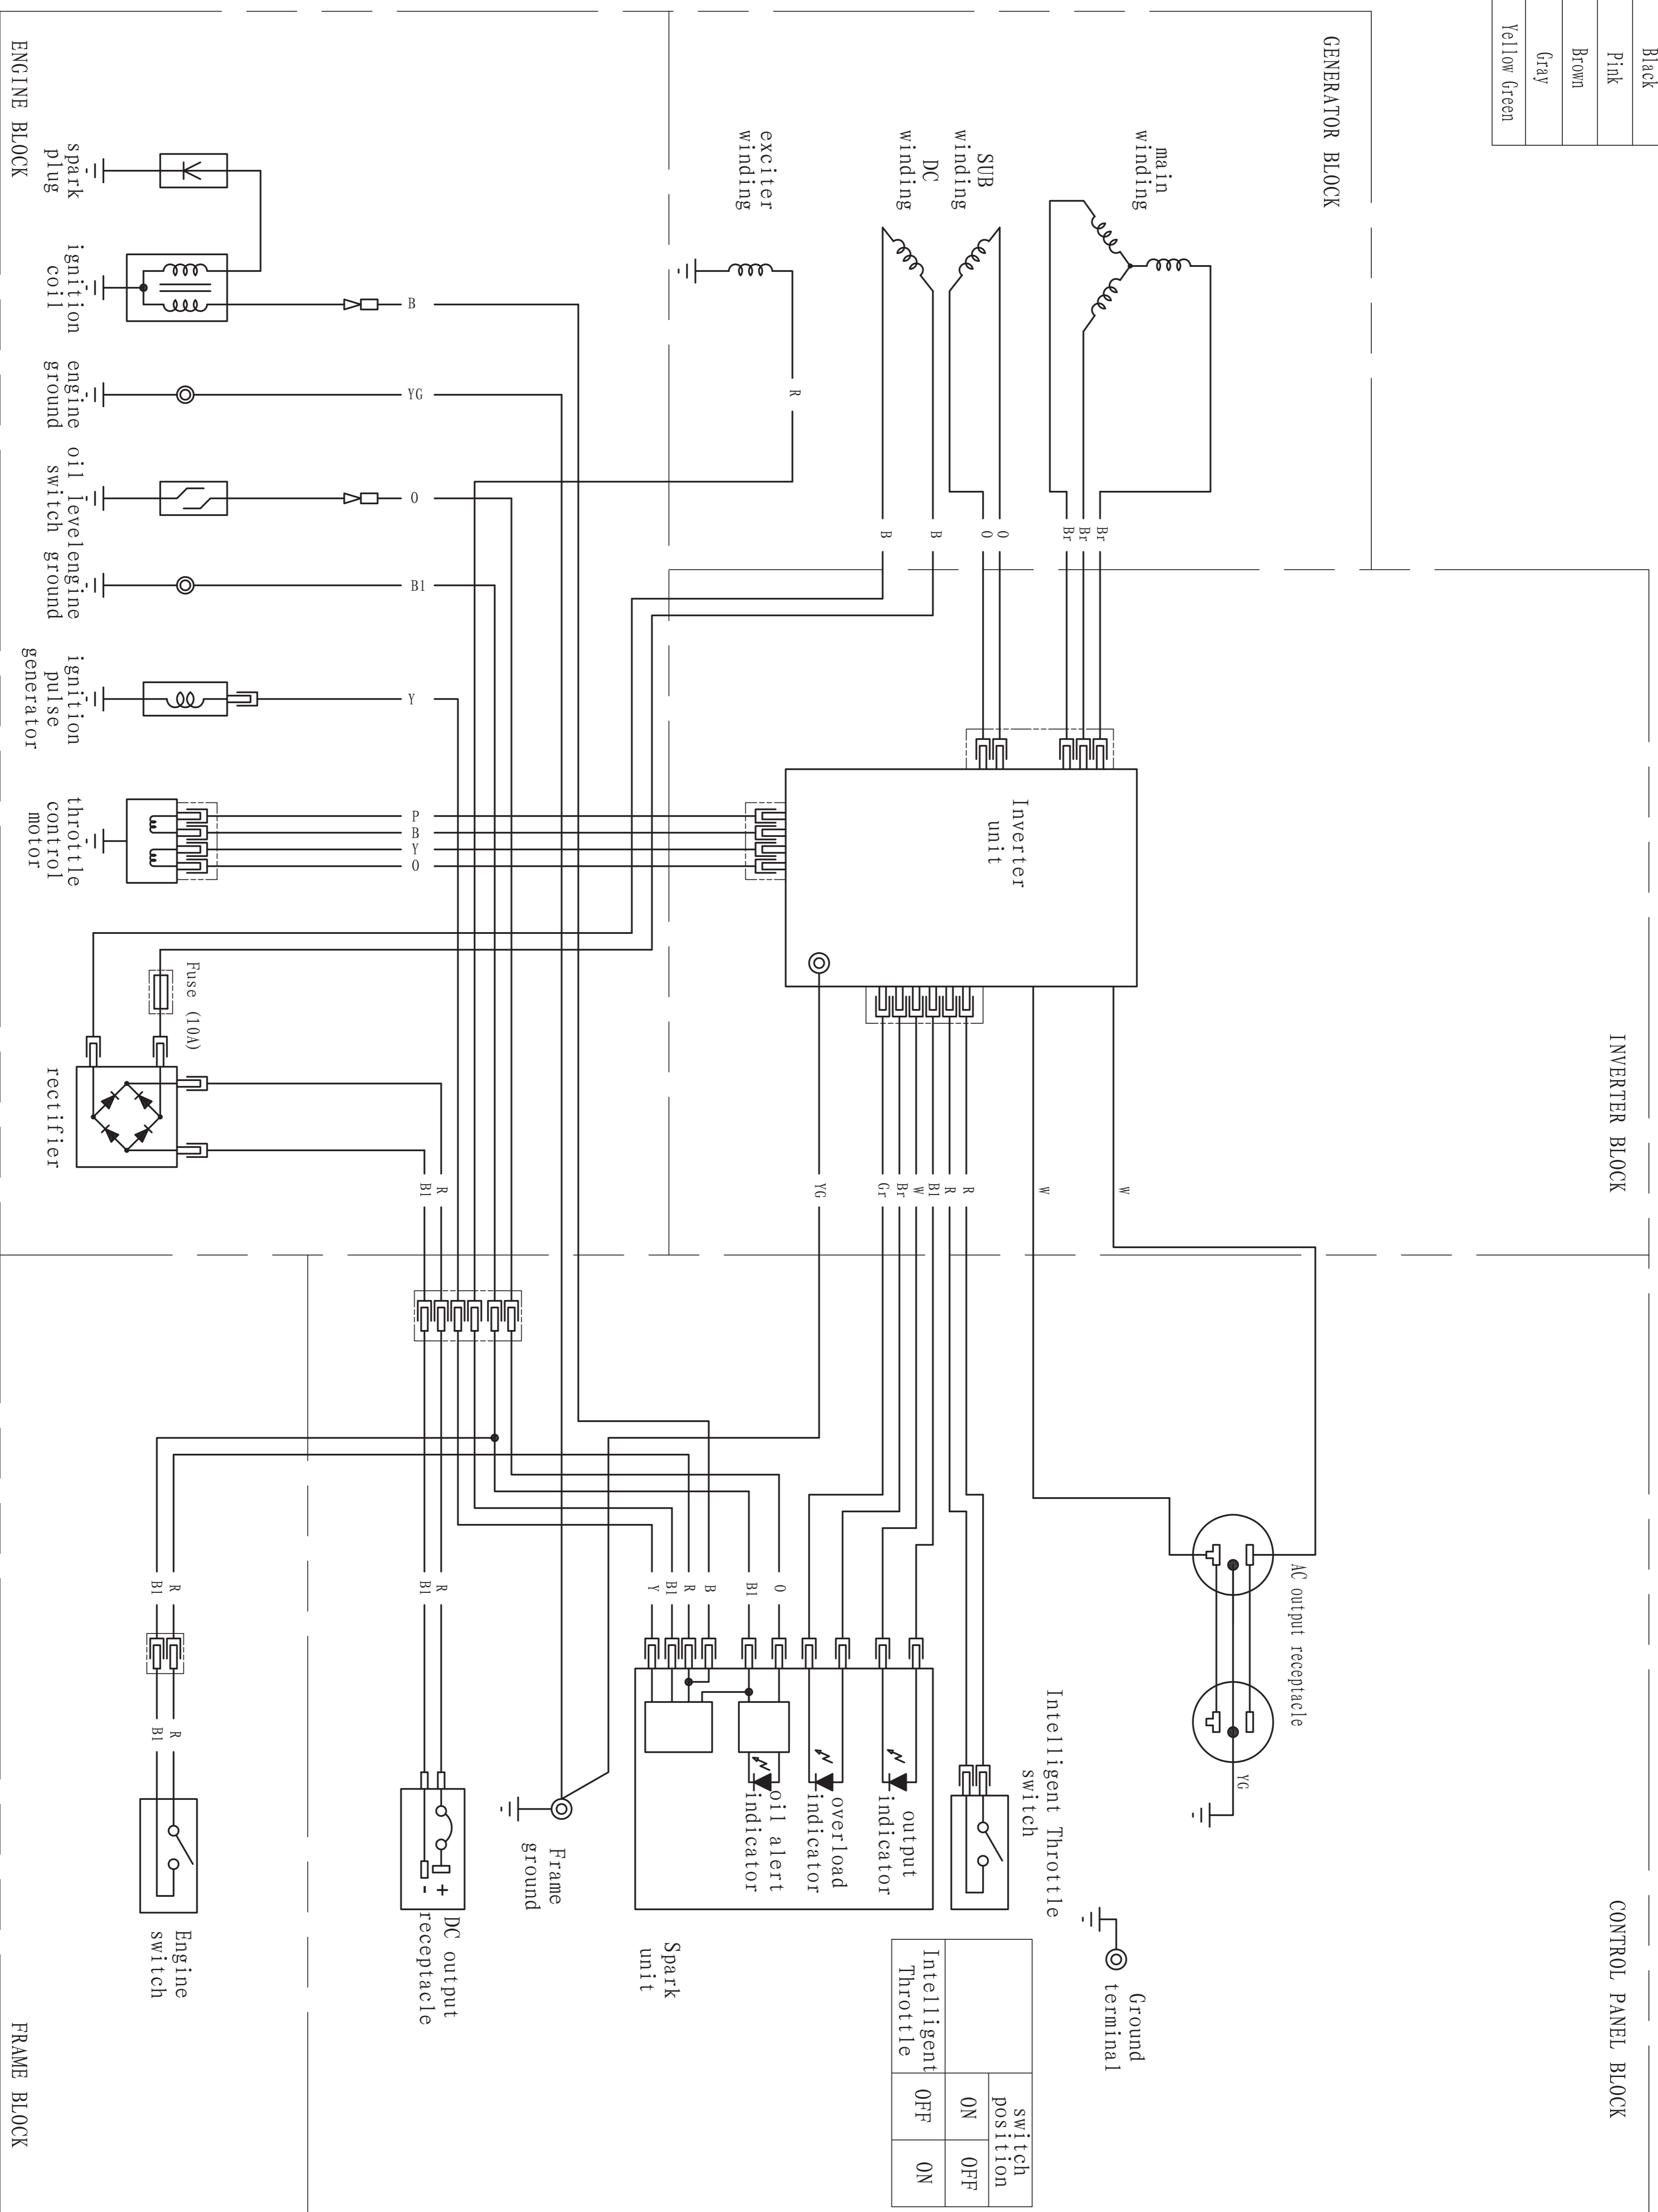

0000-100B-003C2

|   |        |    |              |
|---|--------|----|--------------|
| W | White  | Bl | Black        |
| B | Blue   | P  | Pink         |
| Y | Yellow | Br | Brown        |
| R | Red    | Gr | Gray         |
| O | Orange | YG | Yellow Green |

|                      |                     |     |
|----------------------|---------------------|-----|
| Intelligent Throttle | switch position ON  | OFF |
|                      | switch position OFF | ON  |