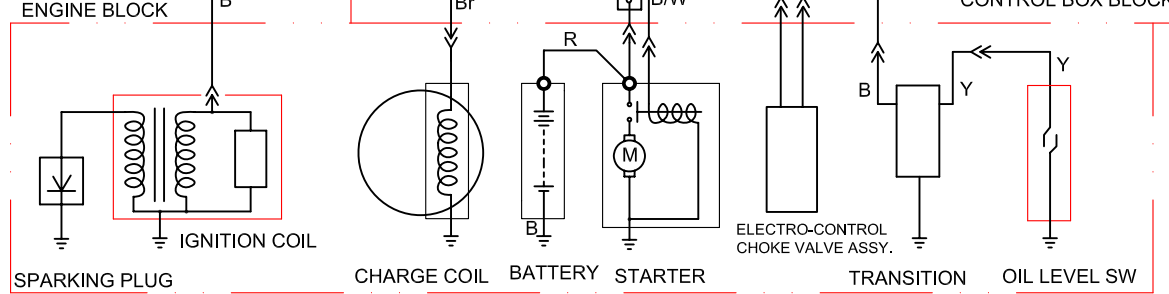

GENERATOR BLOCK

ENGINE BLOCK

CONTROL BOX BLOCK

COMBINATION SWITCH

	IG	E	BAT	ST	FS	G	A	B
OFF	○	○			○	○		
ON							○	○
ST			○	○				○

B	BLACK	Br	BROWN
Y	YELLOW	B/W	BLACK WHITE
L	BLUE	W/G	WHITE GREEN
G	GREEN	G/Y	GREEN YELLOW
R	RED	W/L	WHITE BLUE
W	WHITE	In	INDIGO

SPARKING PLUG

CHARGE COIL

BATTERY STARTER

ELECTRO-CONTROL CHOKE VALVE ASSY.

TRANSITION

OIL LEVEL SW