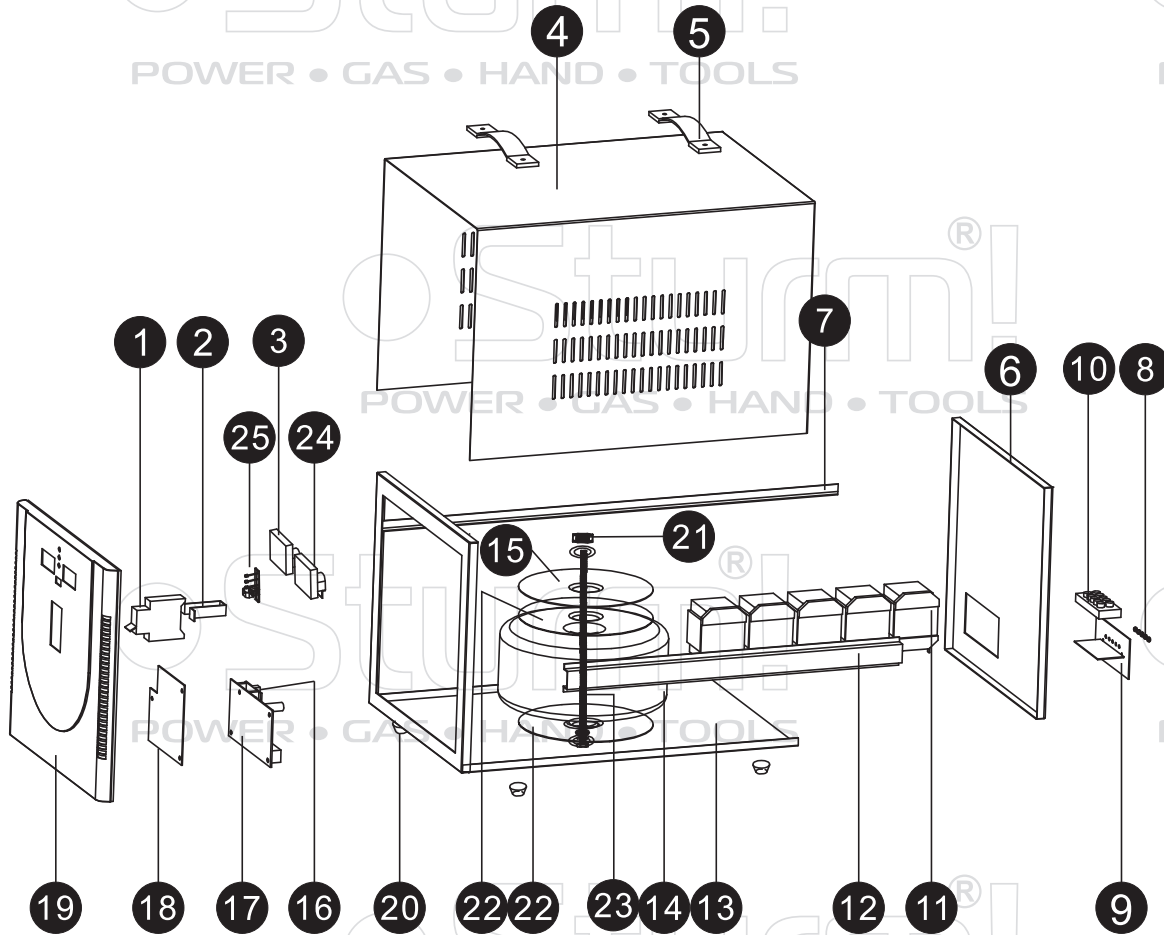

Sturm![®]
POWER • GAS • HAND • TOOLS

Sturm![®]
POWER • GAS • PS93080R . PS93100R

NO.	DESCRIPTION
1	POWER SWITCH (CIRCUIT BREAKER)
2	CIRCUIT BREAKER HOLDER
3	OUTPUT VOLTAGE METER
4	METAL COVER
5	HANDLE STRIP
6	REAR PANEL
7	METAL BEAM
8	CABLE HOLDER
9	TERMINAL BLOCK RACK
10	TERMINAL BLOCK
11	RELAYS
12	RELAY RACK
13	METAL HOUSING CHASSIS
14	TRANSFORMER
15	TRANSFORMER FIXING PLATE
16	CONTROLLER BOARD
17	MAIN RELAY CONTROL BOARD
18	MAIN RELAY CONTROL BOARD RACK
19	PLASTIC FACIAL PANEL
20	RUBBER STAND
21	NUT
22	RUBBER CUSHION
23	TRANSFORMER FIXING BOLT
24	INPUT VOLTAGE METER
25	DISPLAY BOARD